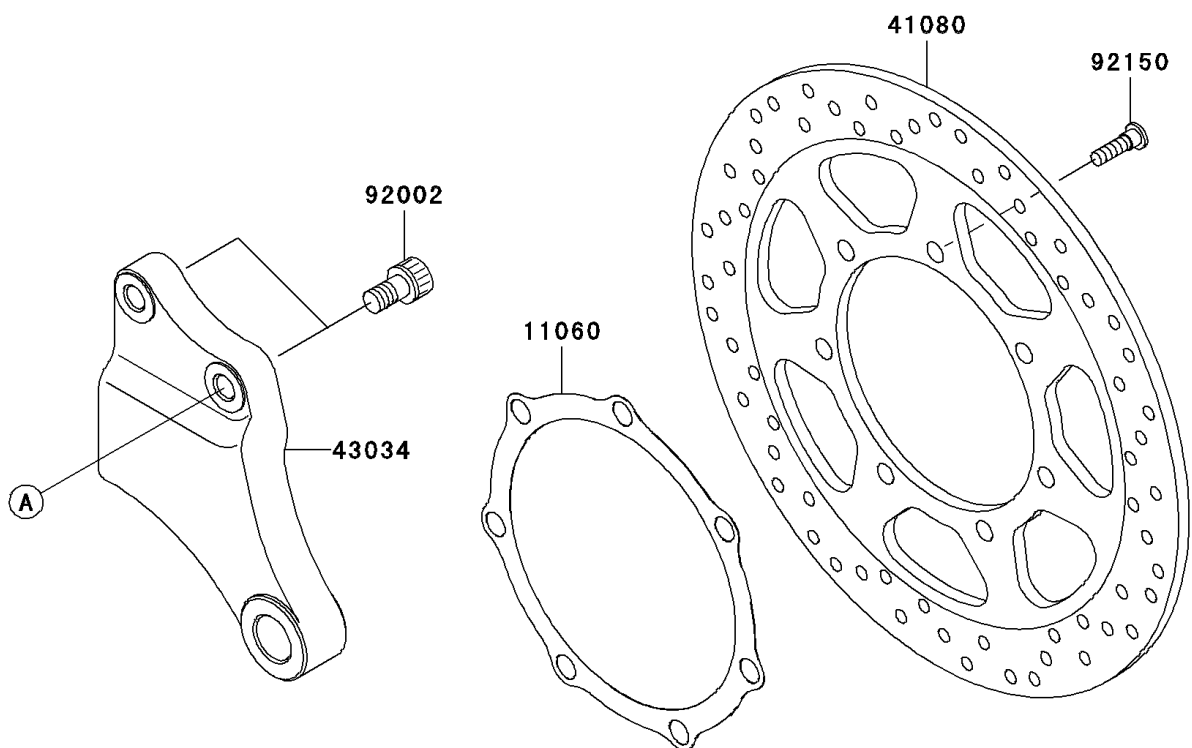

2007 Vulcan 2000 Classic LT

PARTS DIAGRAM

Rear Brake

2007 Vulcan 2000 Classic LT

PARTS LIST

Rear Brake

ITEM NAME	PART NUMBER	QUANTITY
-----------	-------------	----------
