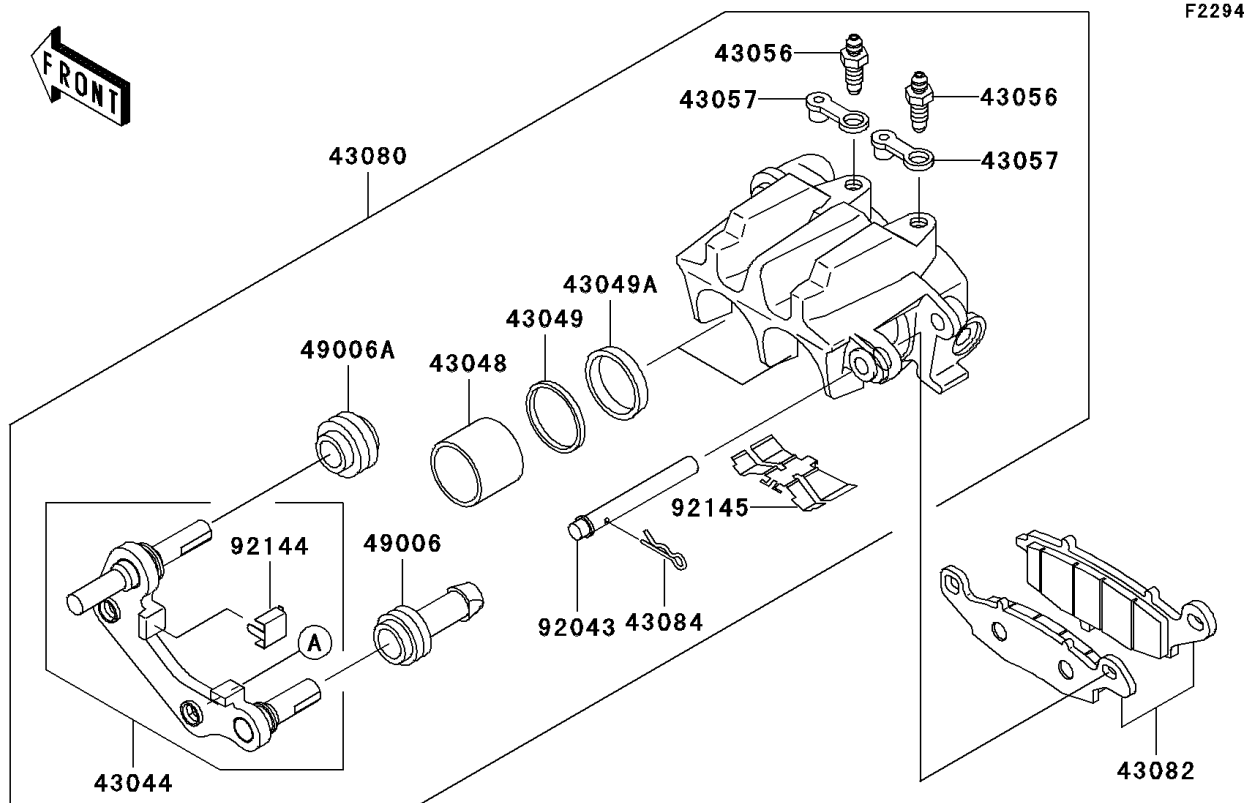

2007 Vulcan 2000 Classic LT

PARTS DIAGRAM

Rear Brake

2007 Vulcan 2000 Classic LT

PARTS LIST

Rear Brake

ITEM NAME	PART NUMBER	QUANTITY
-----------	-------------	----------
