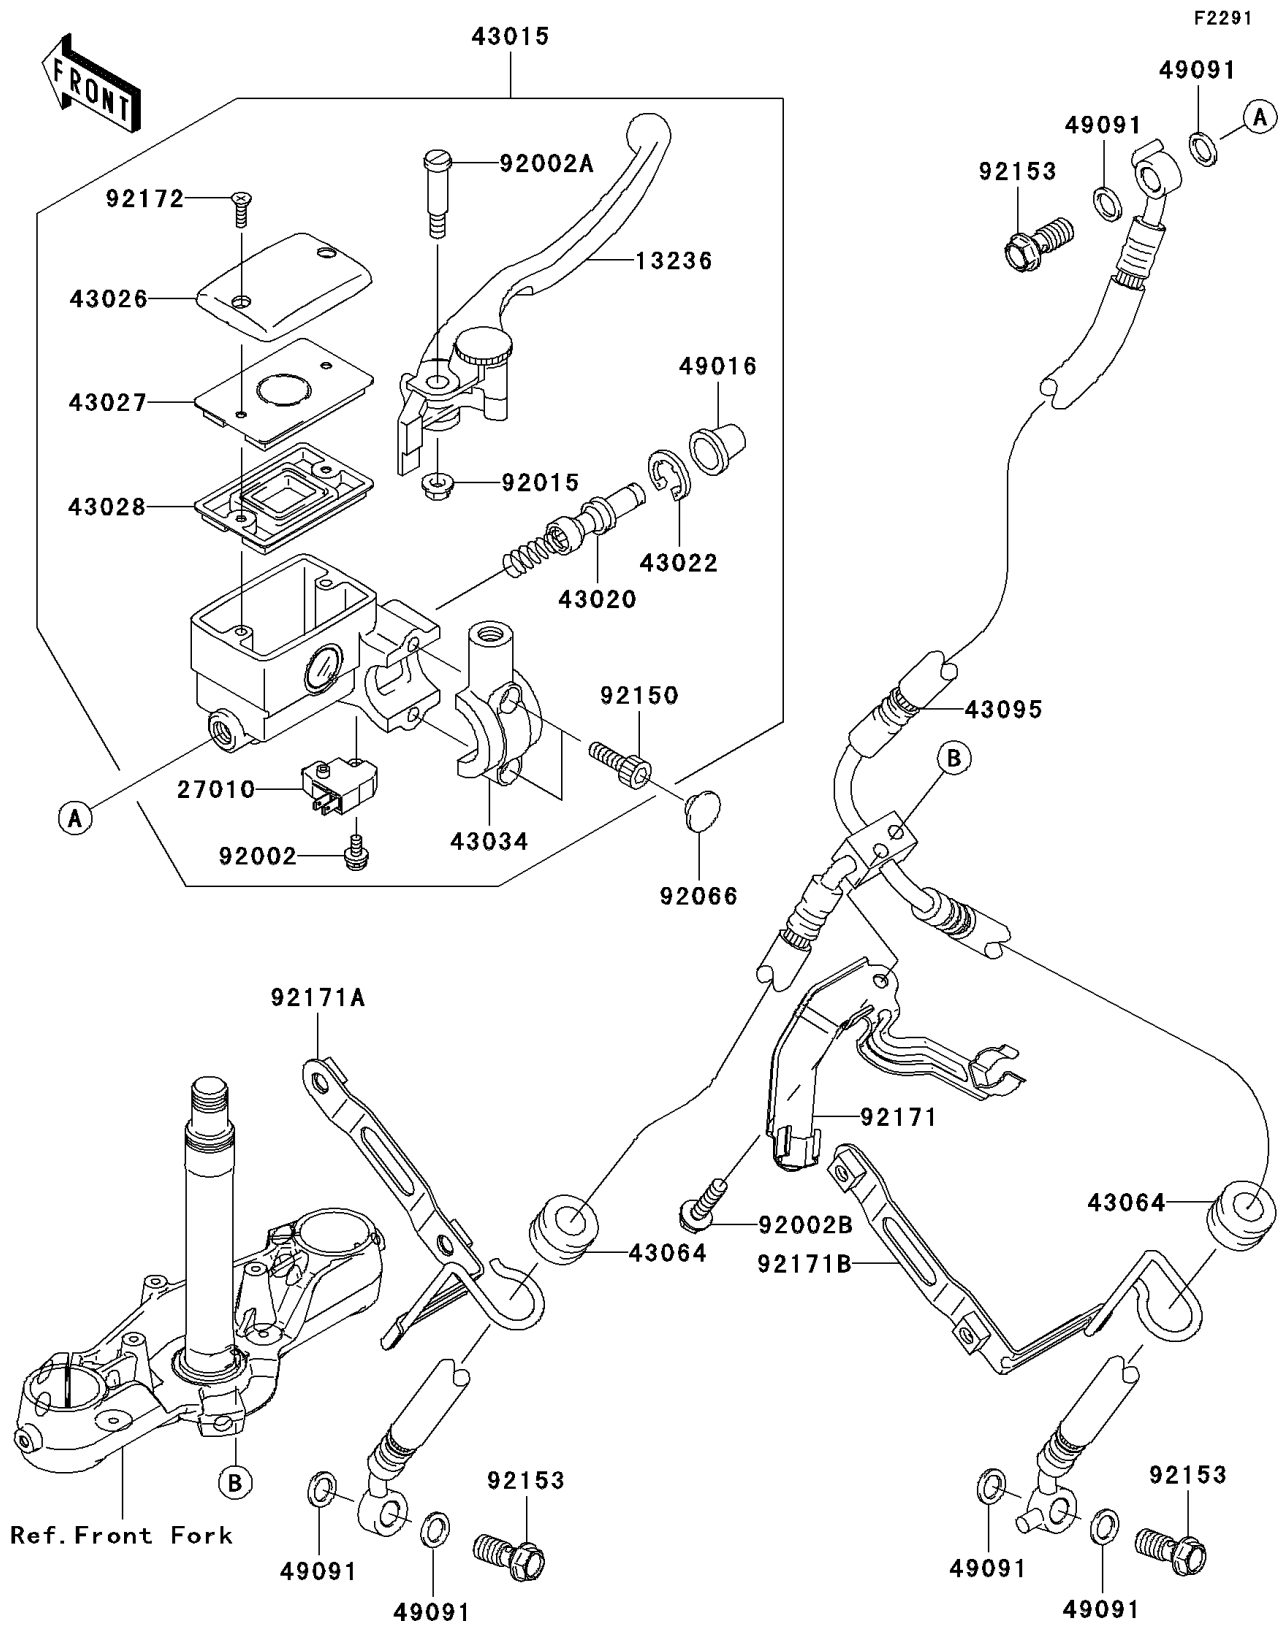

2007 Vulcan 2000 Classic LT

PARTS DIAGRAM

Front Master Cylinder

2007 Vulcan 2000 Classic LT

PARTS LIST

Front Master Cylinder

ITEM NAME	PART NUMBER	QUANTITY
-----------	-------------	----------
