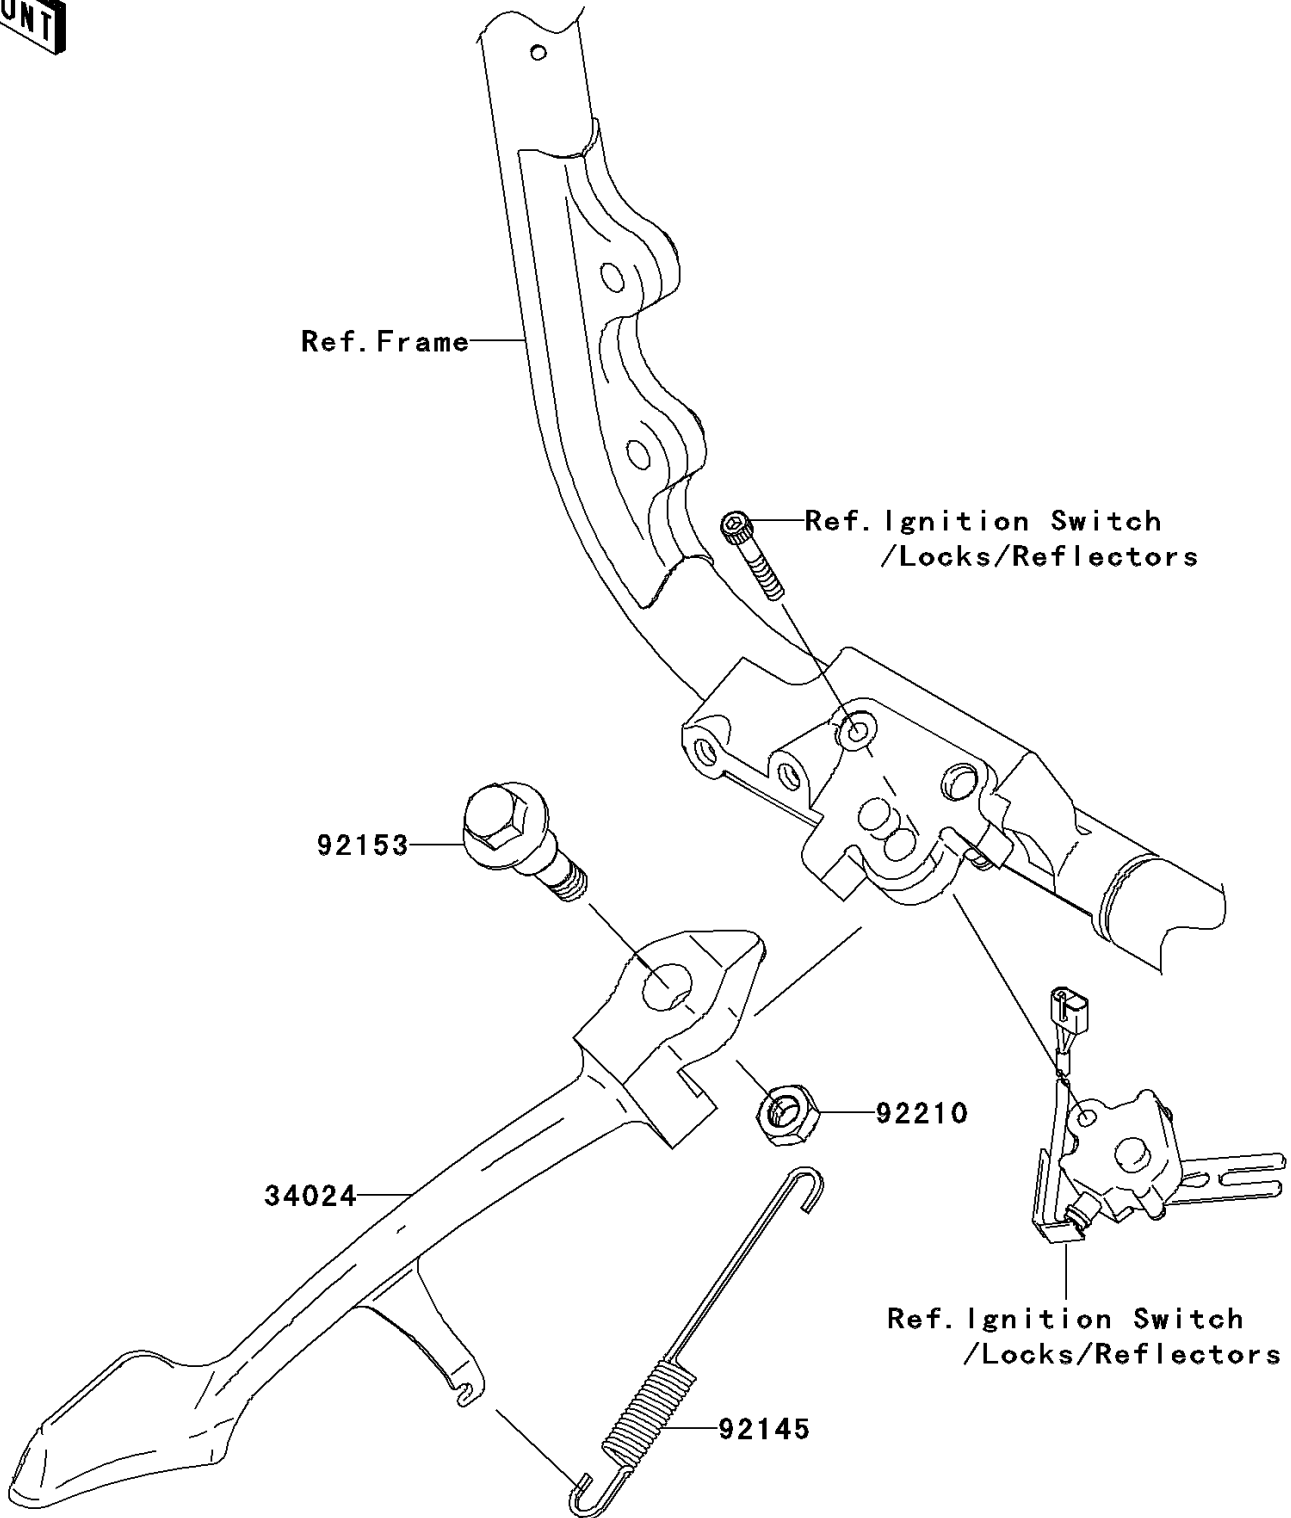

2007 Vulcan 2000 Classic LT

PARTS DIAGRAM

Stand(s)

F2190

2007 Vulcan 2000 Classic LT

PARTS LIST

Stand(s)

ITEM NAME

PART NUMBER

QUANTITY
