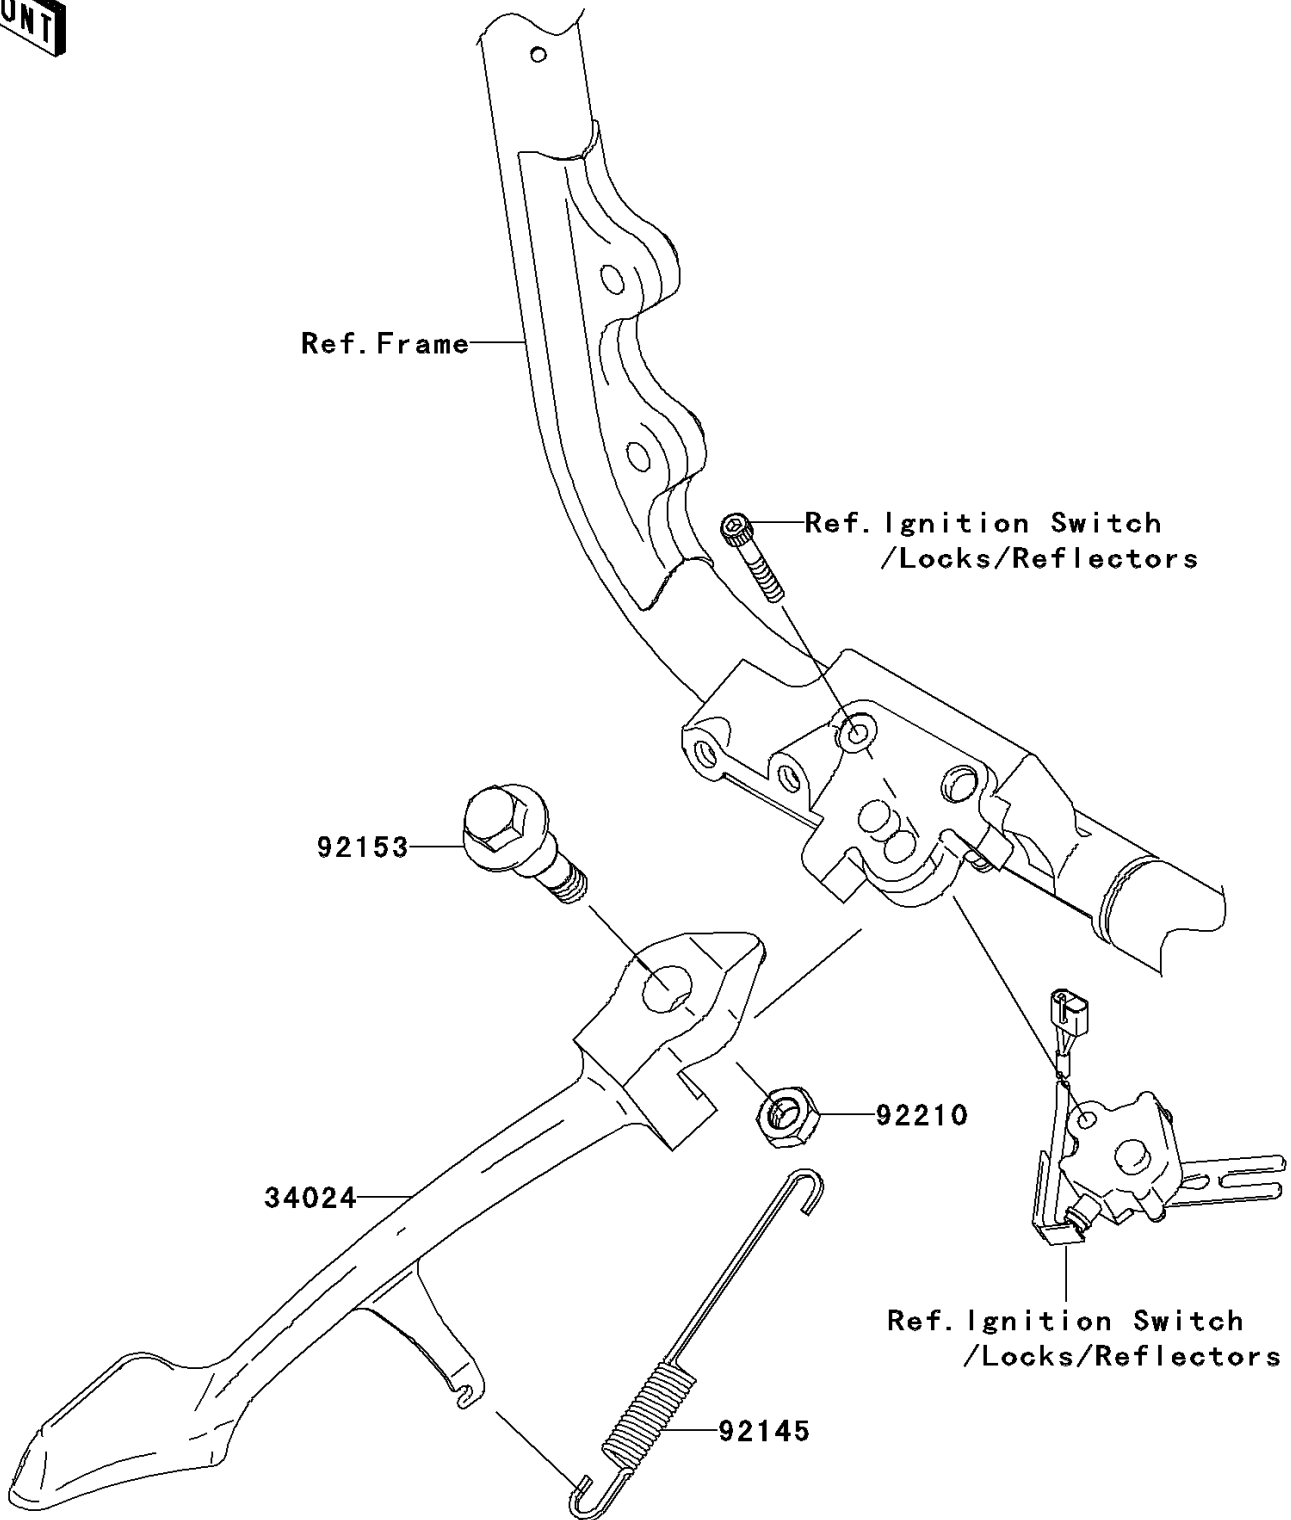

## PARTS DIAGRAM

Stand(s)

F2190

# 2006 Vulcan 2000 Classic LT

## PARTS LIST

Stand(s)

**ITEM NAME**

**PART NUMBER**

**QUANTITY**

---