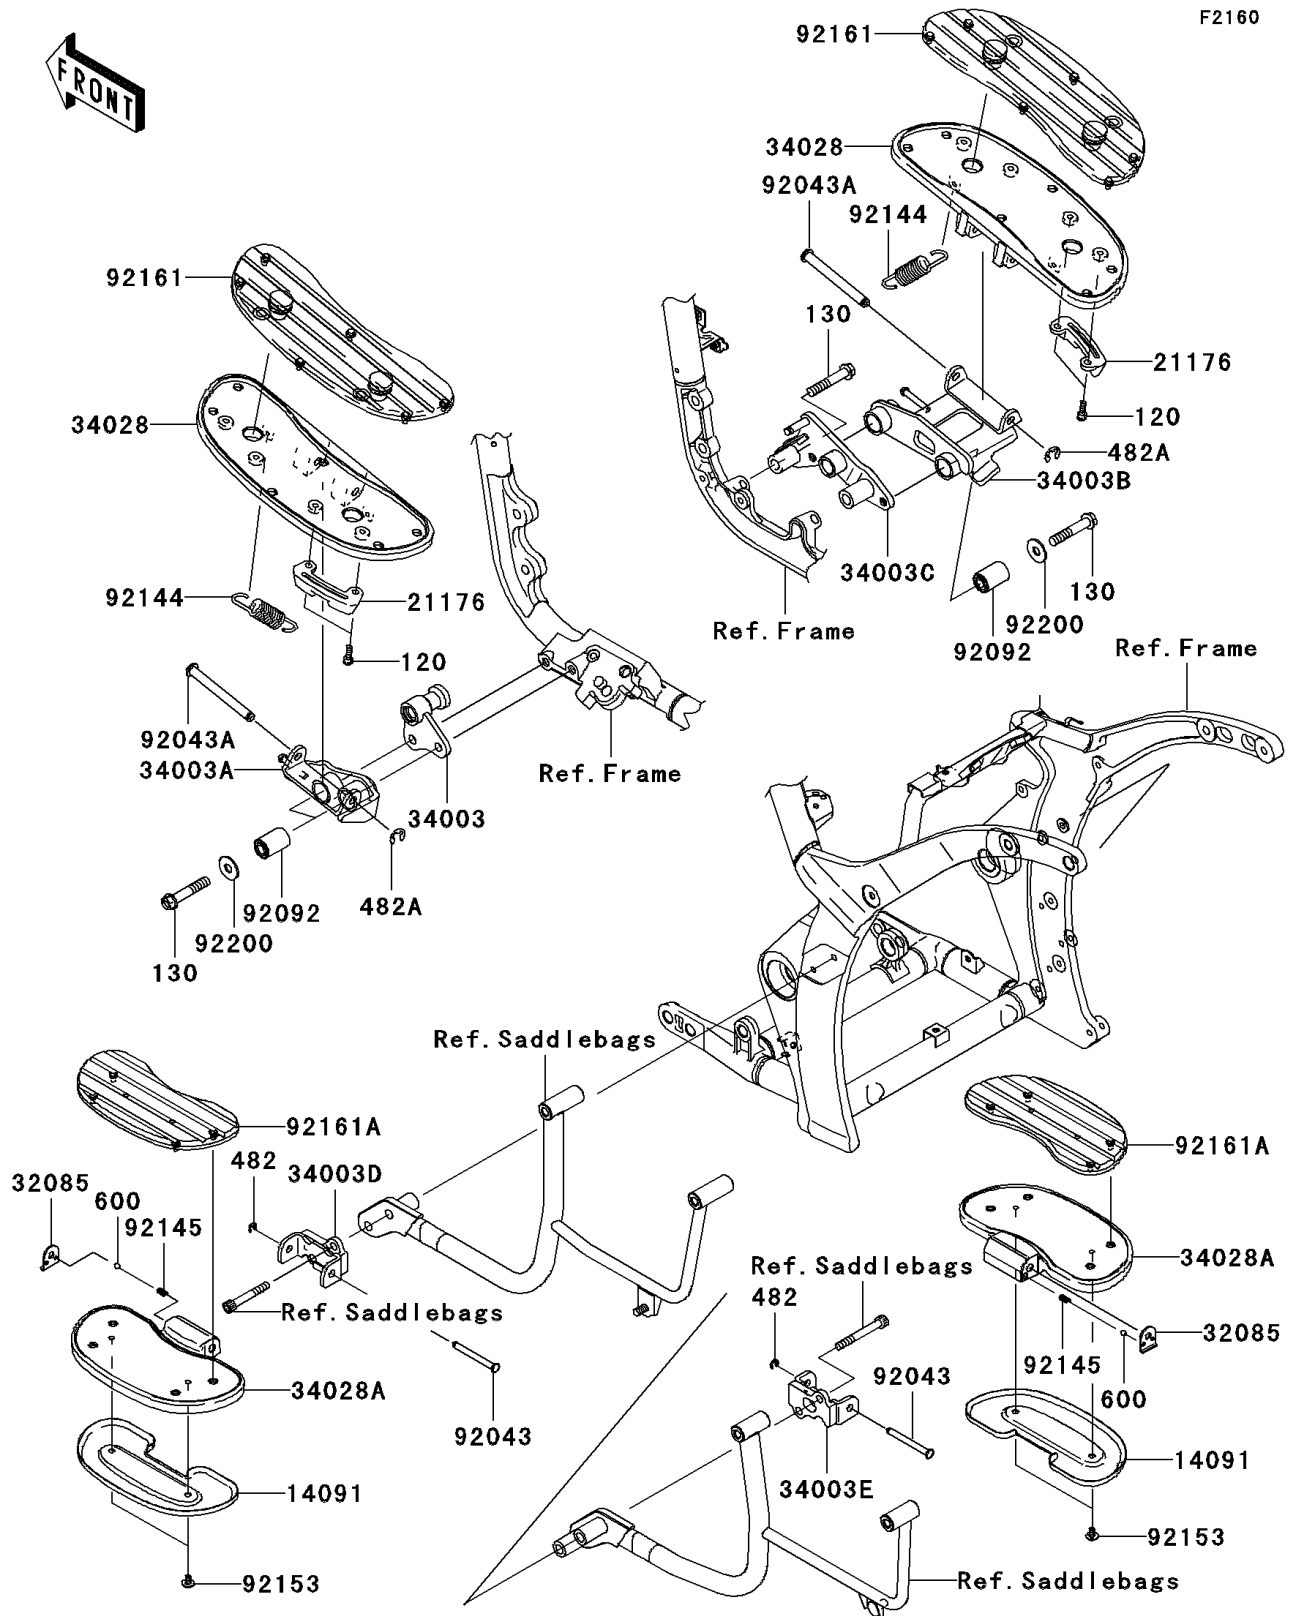

## PARTS DIAGRAM

# 2006 Vulcan 2000 Classic LT

## PARTS LIST

### Footrests

**ITEM NAME**

**PART NUMBER**

**QUANTITY**

---