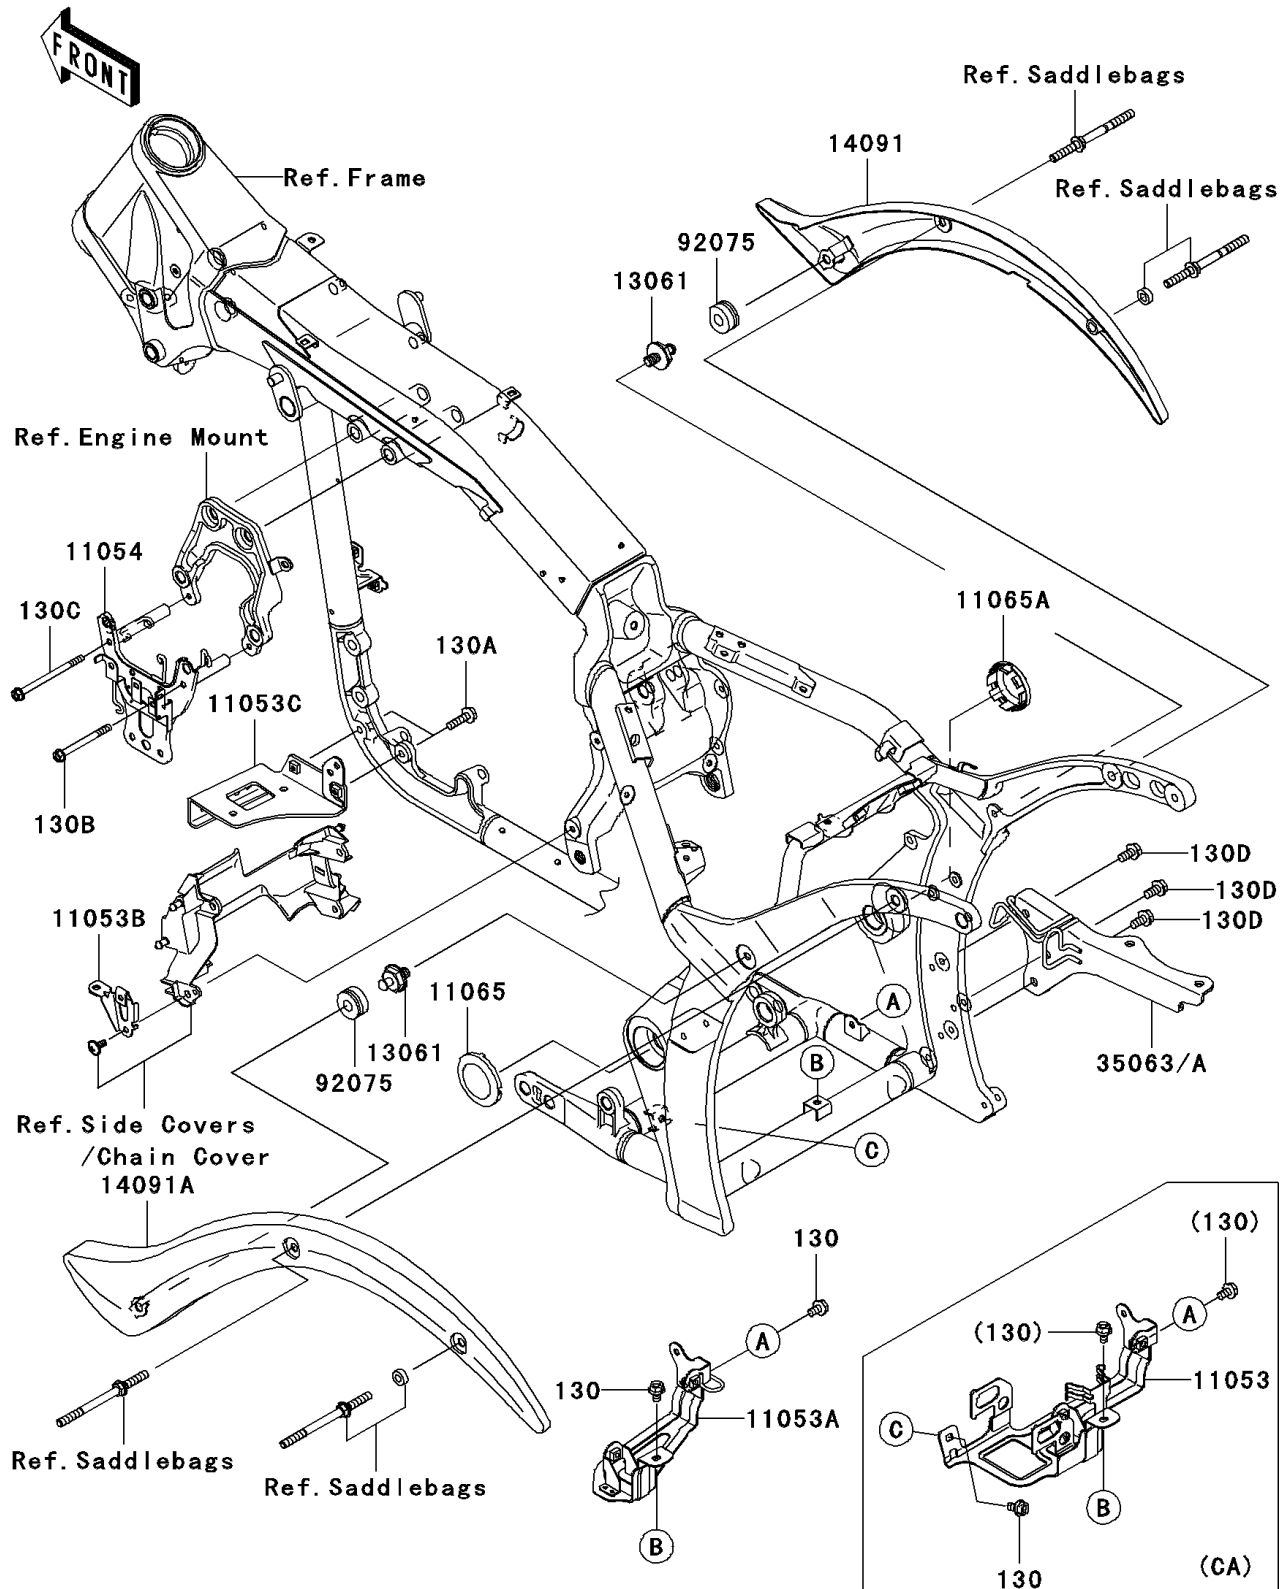

2007 Vulcan 2000 Classic LT

PARTS DIAGRAM

Frame Fittings

F2131

2007 Vulcan 2000 Classic LT

PARTS LIST Frame Fittings

ITEM NAME	PART NUMBER	QUANTITY
-----------	-------------	----------
