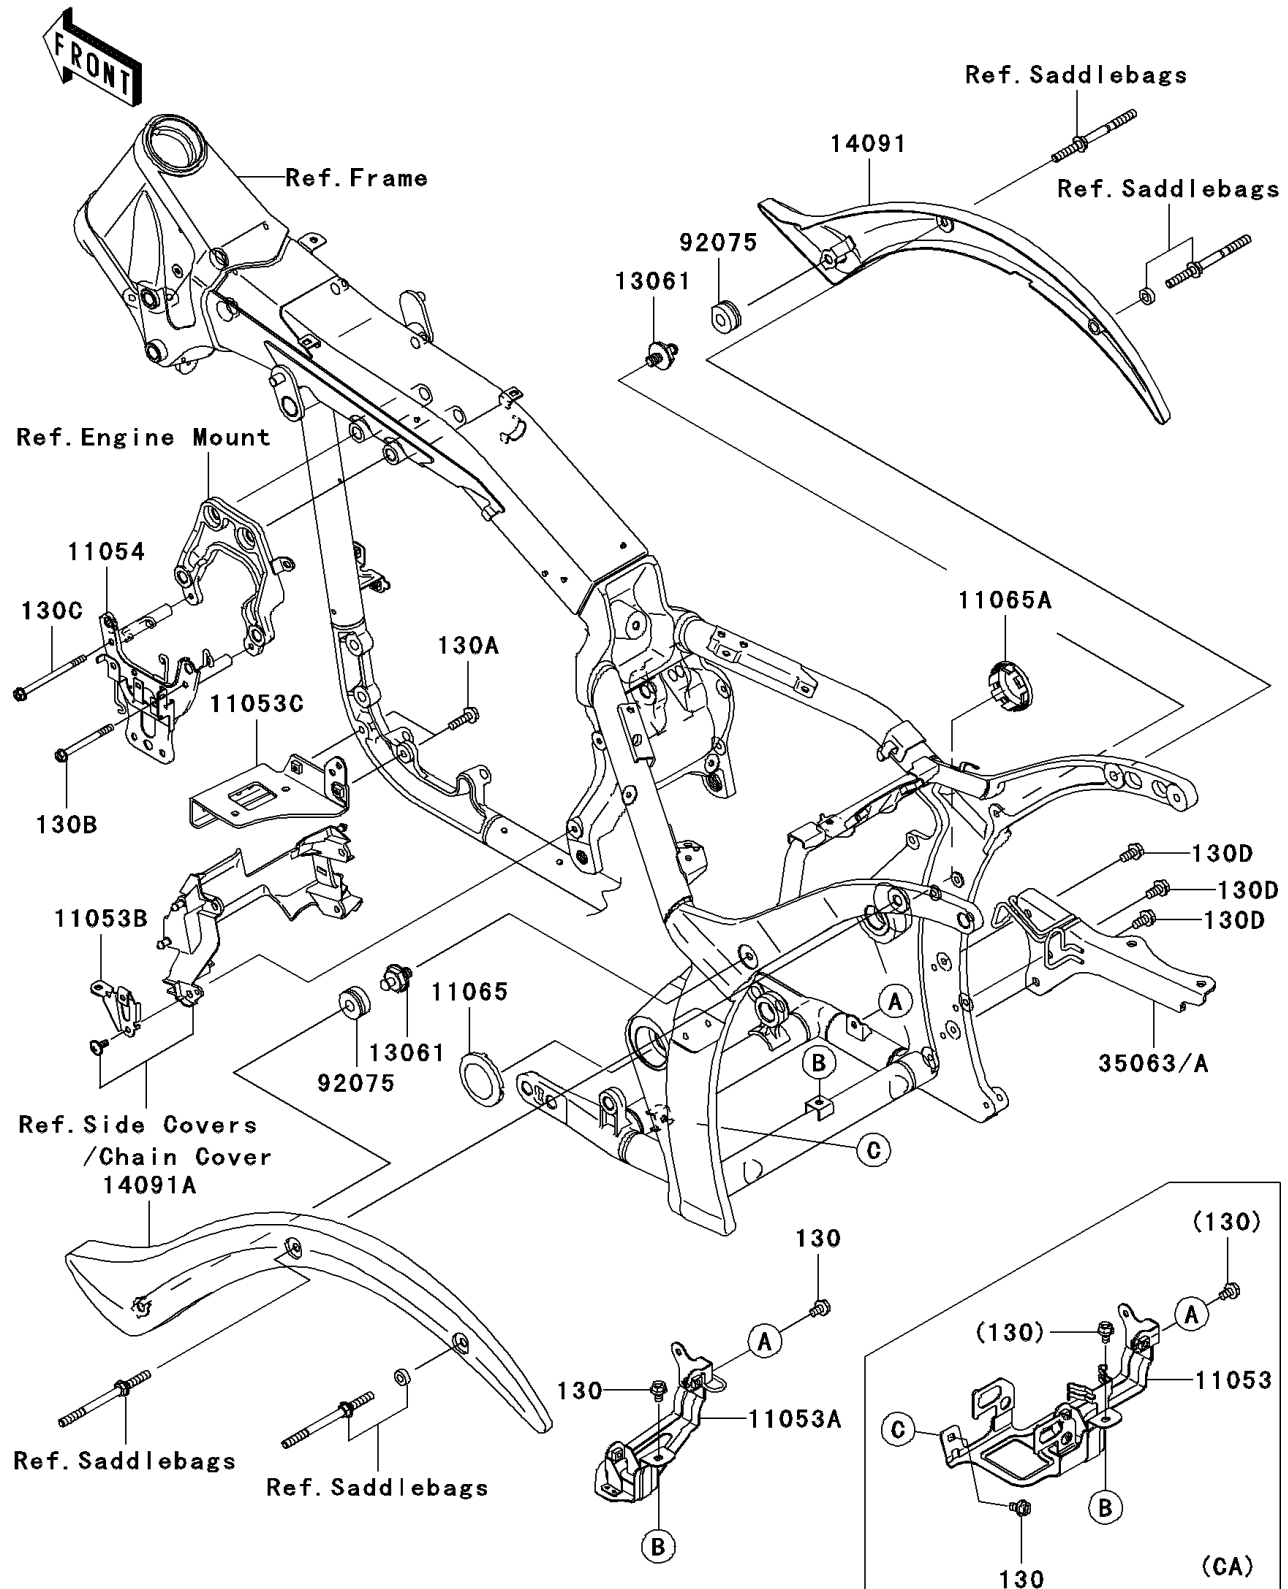

2006 Vulcan 2000 Classic LT

PARTS DIAGRAM

Frame Fittings

F2131

2006 Vulcan 2000 Classic LT

PARTS LIST Frame Fittings

ITEM NAME	PART NUMBER	QUANTITY
-----------	-------------	----------
