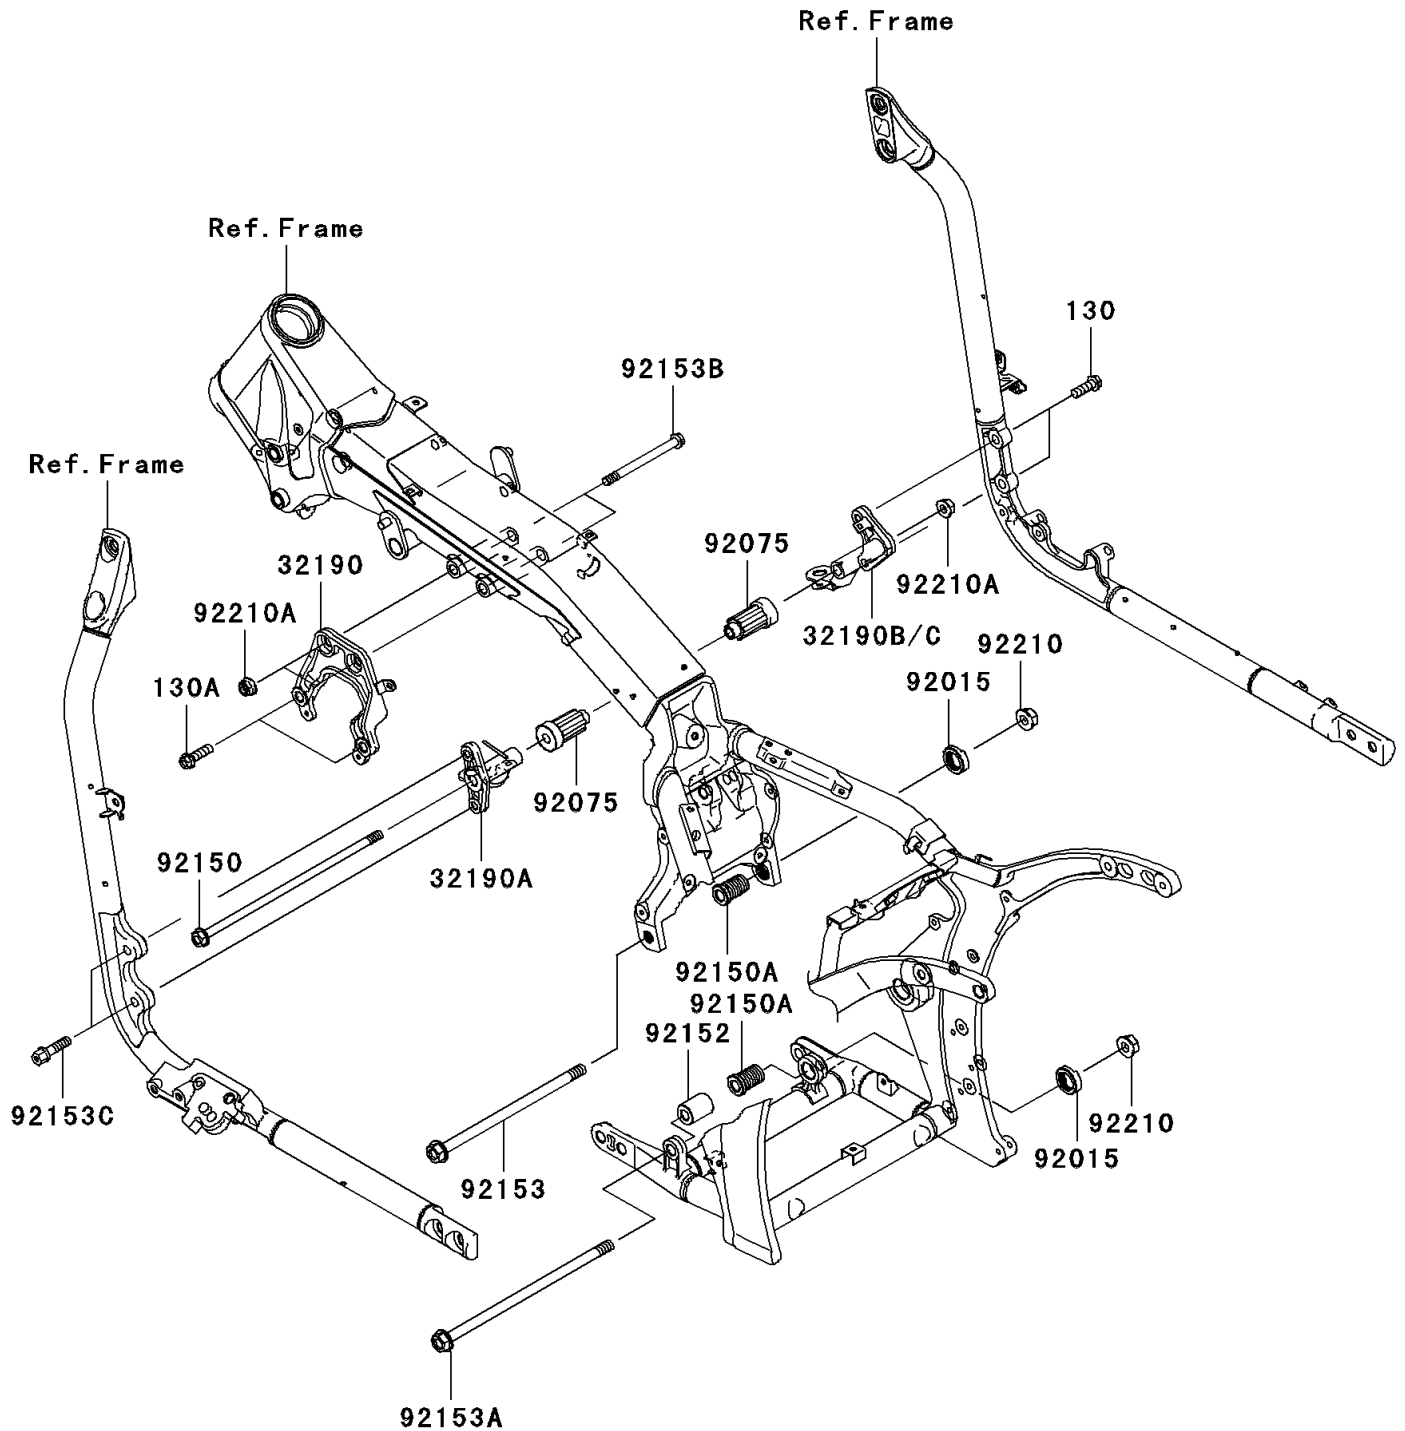

2007 Vulcan 2000 Classic LT

PARTS DIAGRAM

Engine Mount

F2122

2007 Vulcan 2000 Classic LT

PARTS LIST

Engine Mount

ITEM NAME	PART NUMBER	QUANTITY
-----------	-------------	----------
