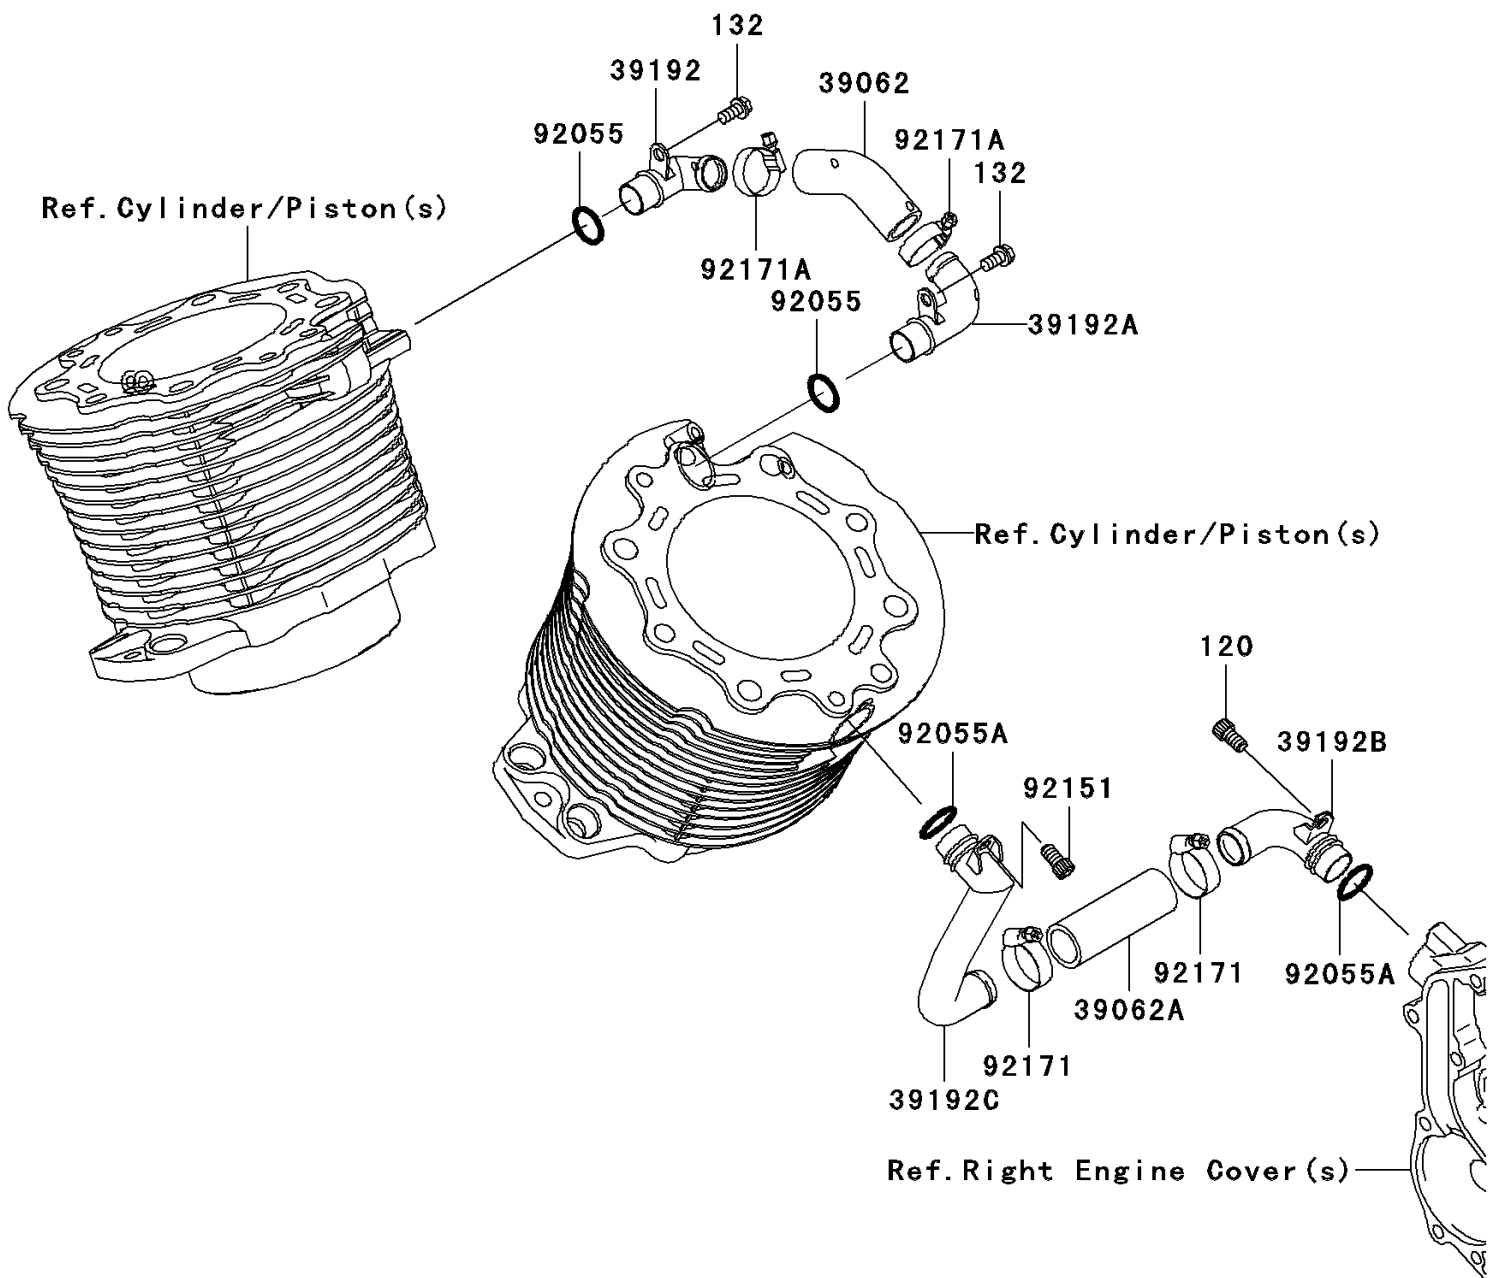

2007 Vulcan 2000 Classic LT

PARTS DIAGRAM

Cooling

E3035

2007 Vulcan 2000 Classic LT

PARTS LIST

Cooling

ITEM NAME

PART NUMBER

QUANTITY
