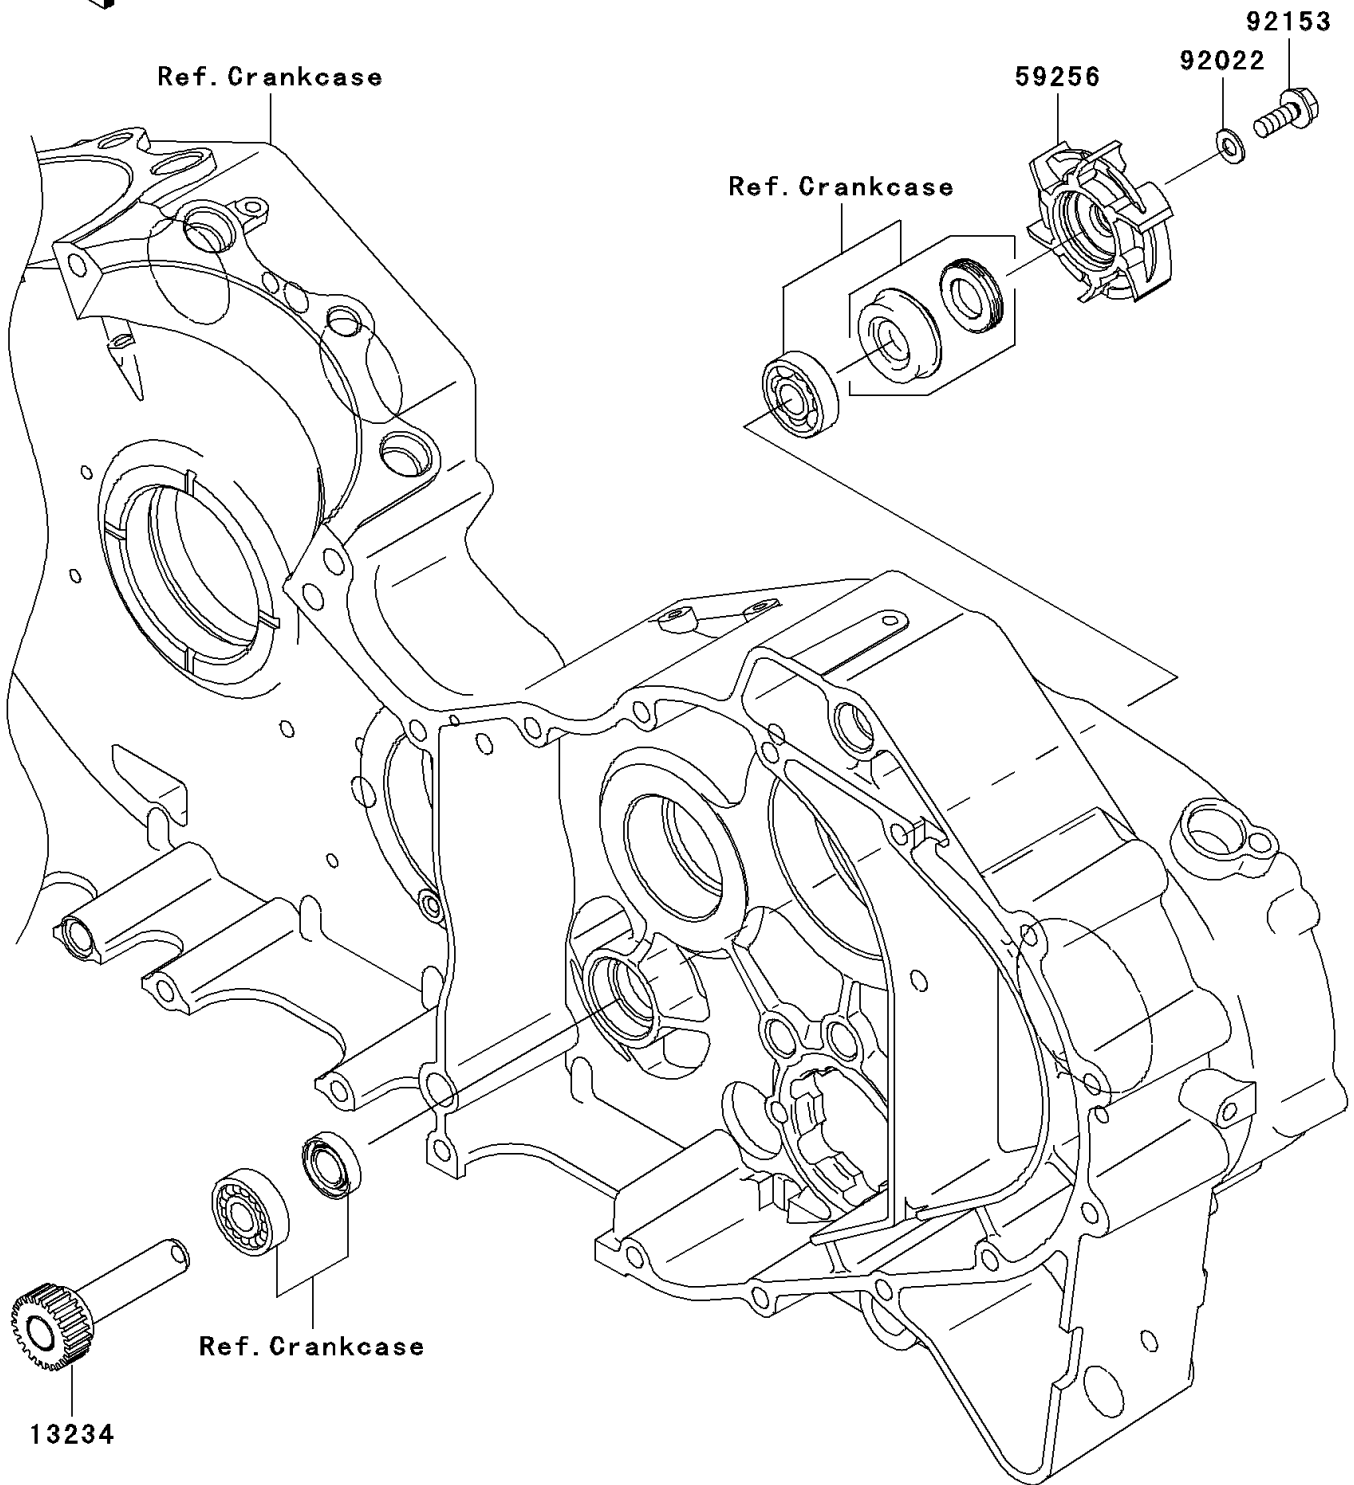

2007 Vulcan 2000 Classic LT

PARTS DIAGRAM

Water Pump

E3031

2007 Vulcan 2000 Classic LT

PARTS LIST

Water Pump

ITEM NAME	PART NUMBER	QUANTITY
-----------	-------------	----------
