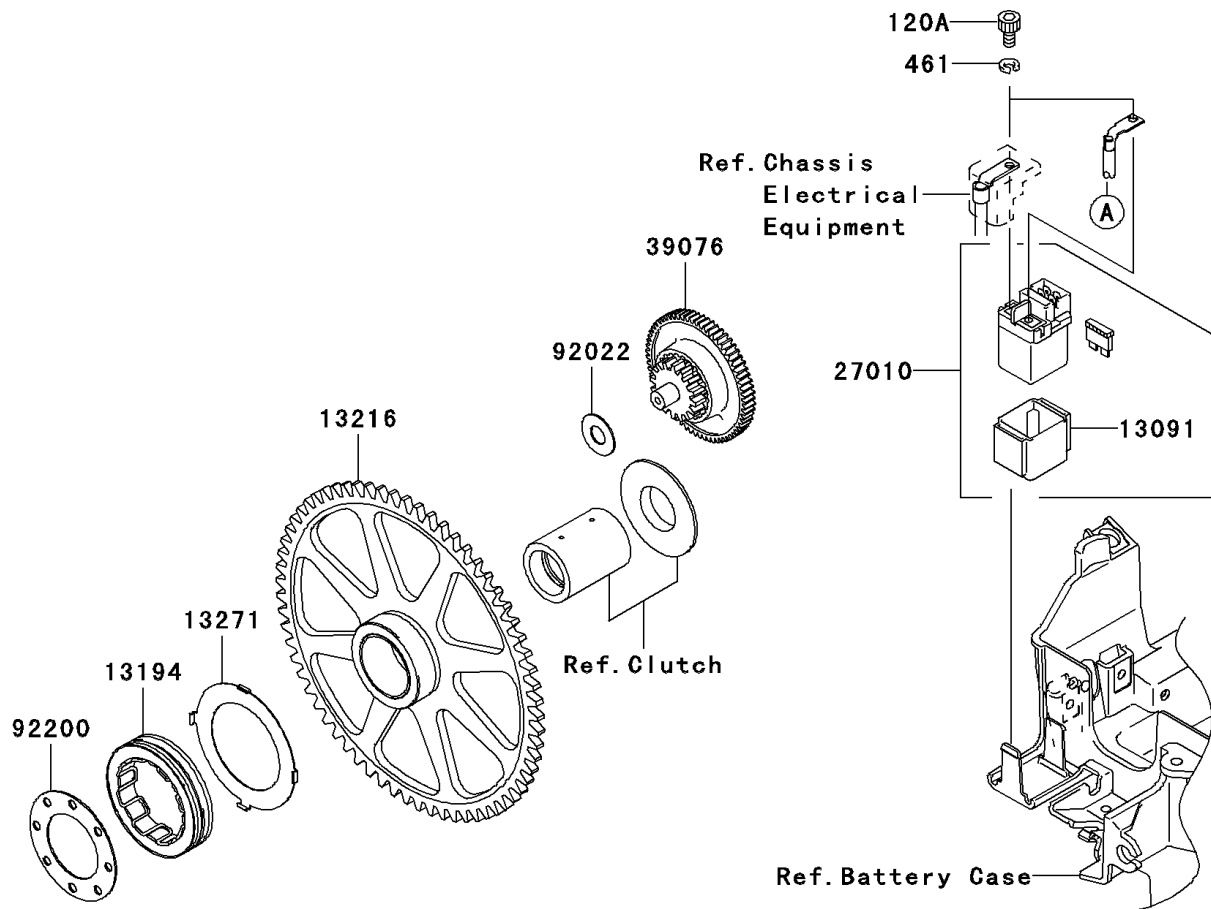

2007 Vulcan 2000 Classic LT

PARTS DIAGRAM

Starter Motor

2007 Vulcan 2000 Classic LT

PARTS LIST

Starter Motor

ITEM NAME

PART NUMBER

QUANTITY
