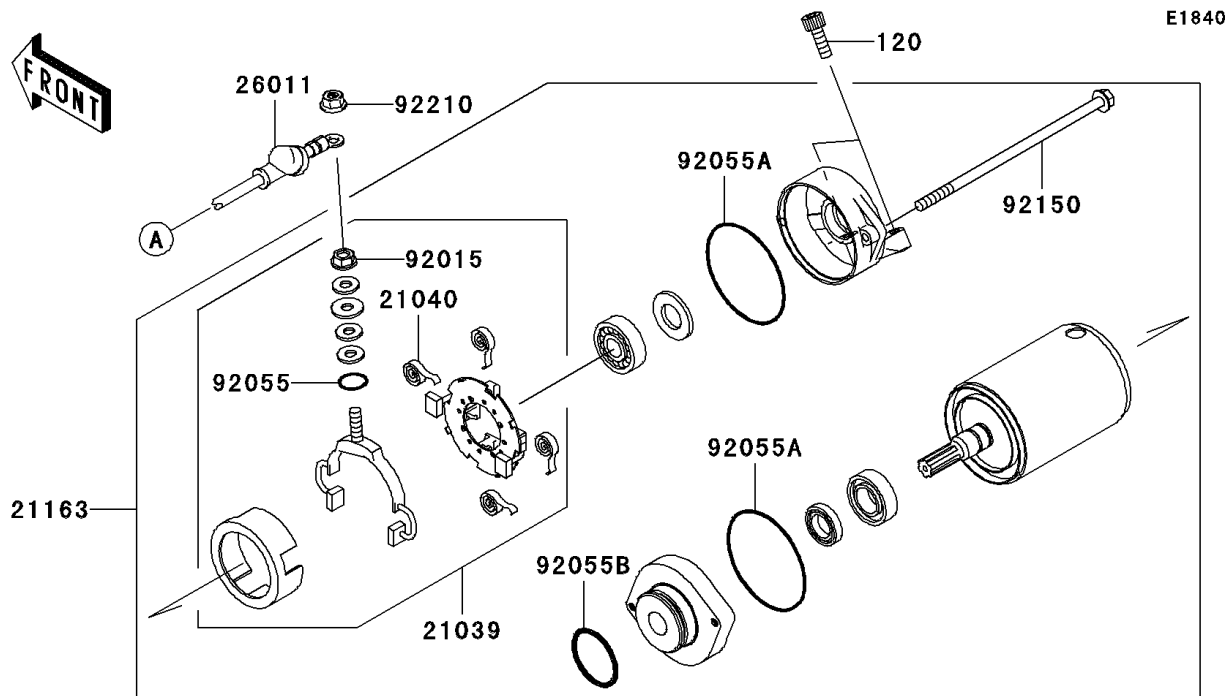

2007 Vulcan 2000 Classic LT

PARTS DIAGRAM

Starter Motor

2007 Vulcan 2000 Classic LT

PARTS LIST

Starter Motor

ITEM NAME

PART NUMBER

QUANTITY
