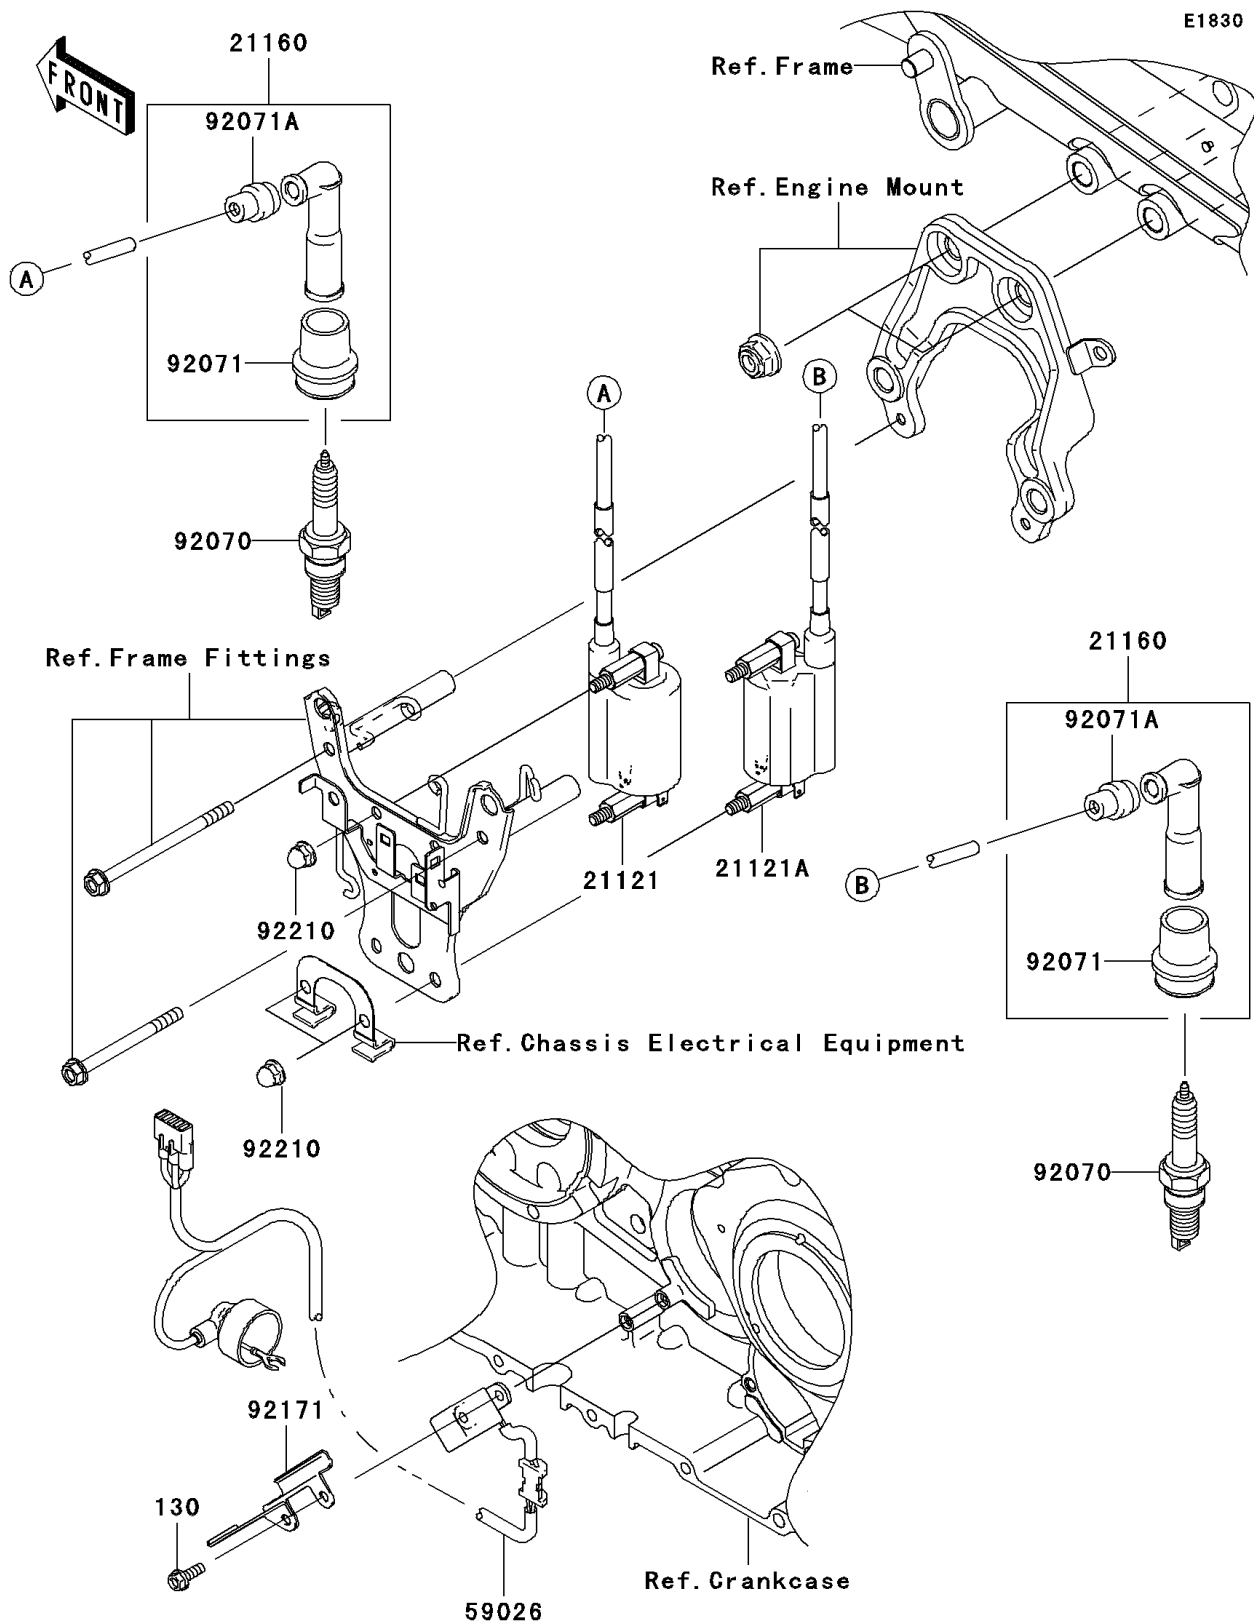

2007 Vulcan 2000 Classic LT

PARTS DIAGRAM

Ignition System

2007 Vulcan 2000 Classic LT

PARTS LIST

Ignition System

ITEM NAME

PART NUMBER

QUANTITY
