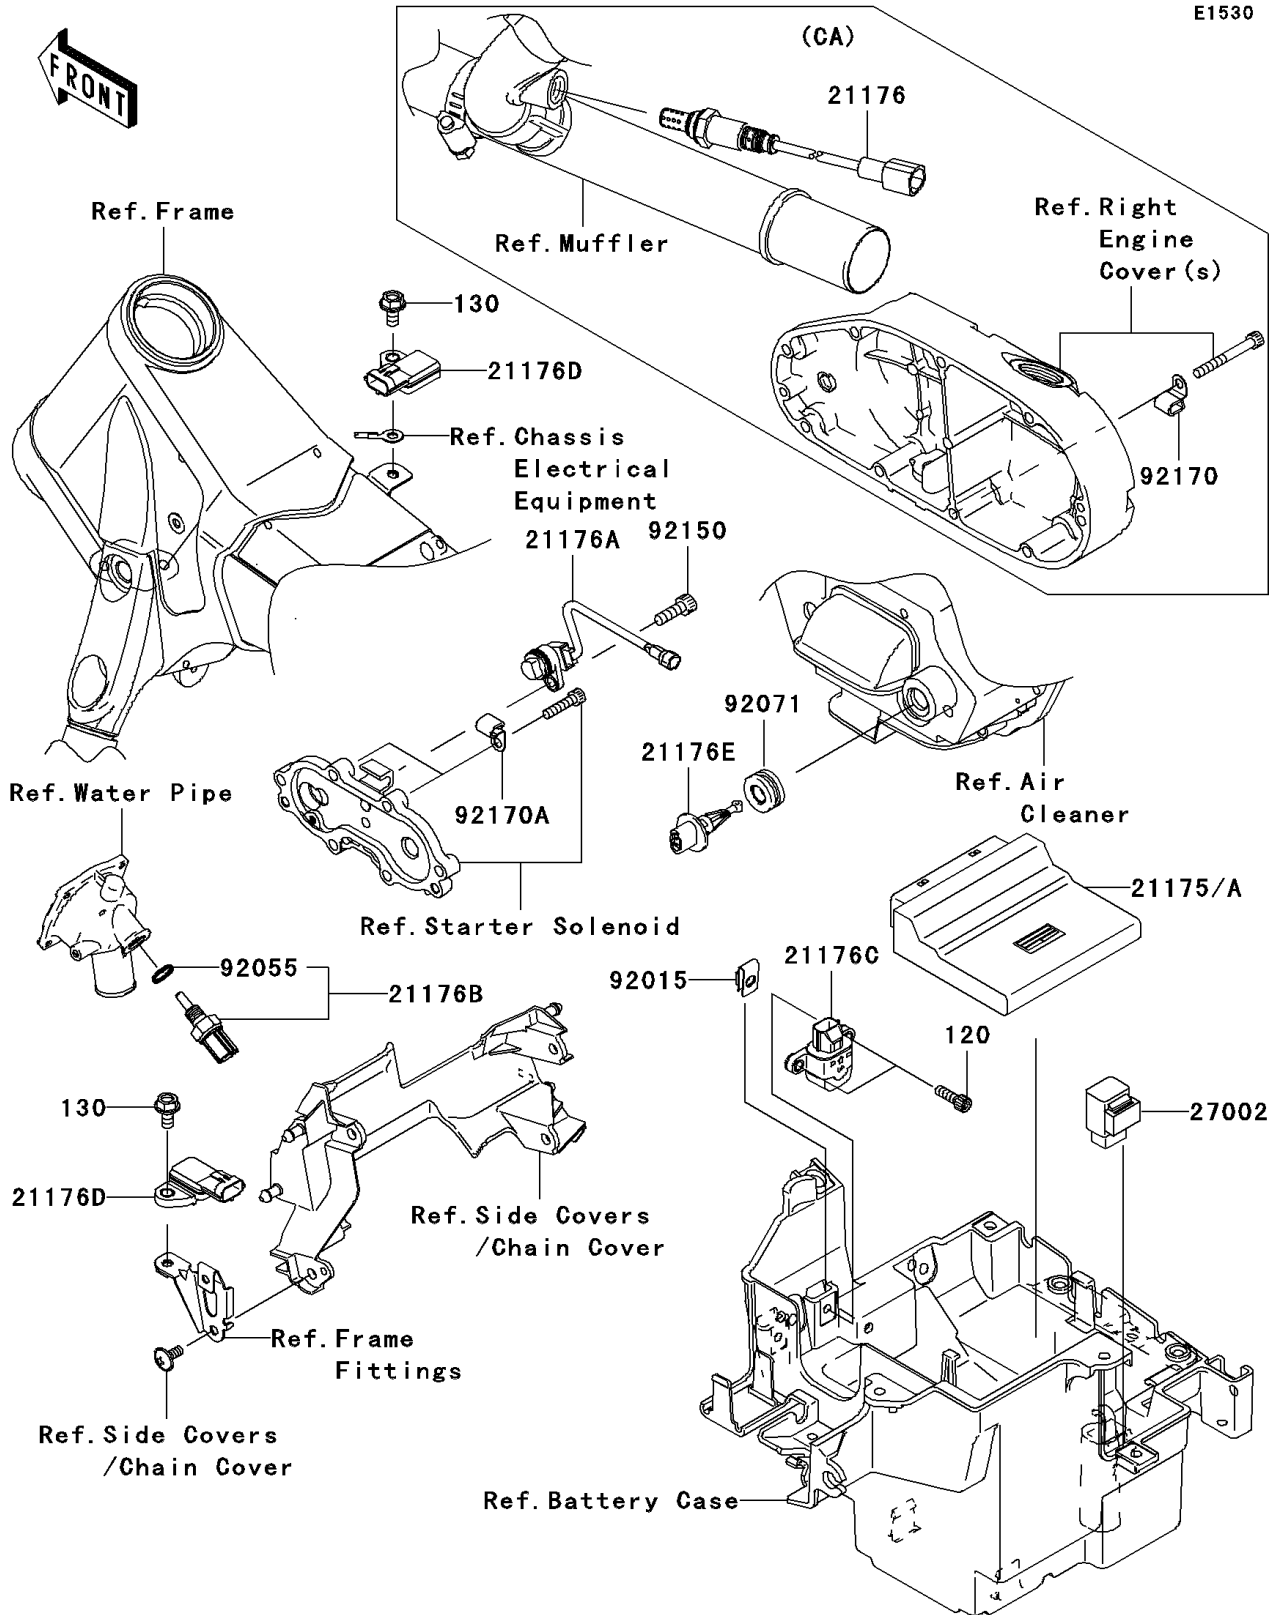

2006 Vulcan 2000 Classic LT

PARTS DIAGRAM

Fuel Injection

2006 Vulcan 2000 Classic LT

PARTS LIST Fuel Injection

ITEM NAME

PART NUMBER

QUANTITY
