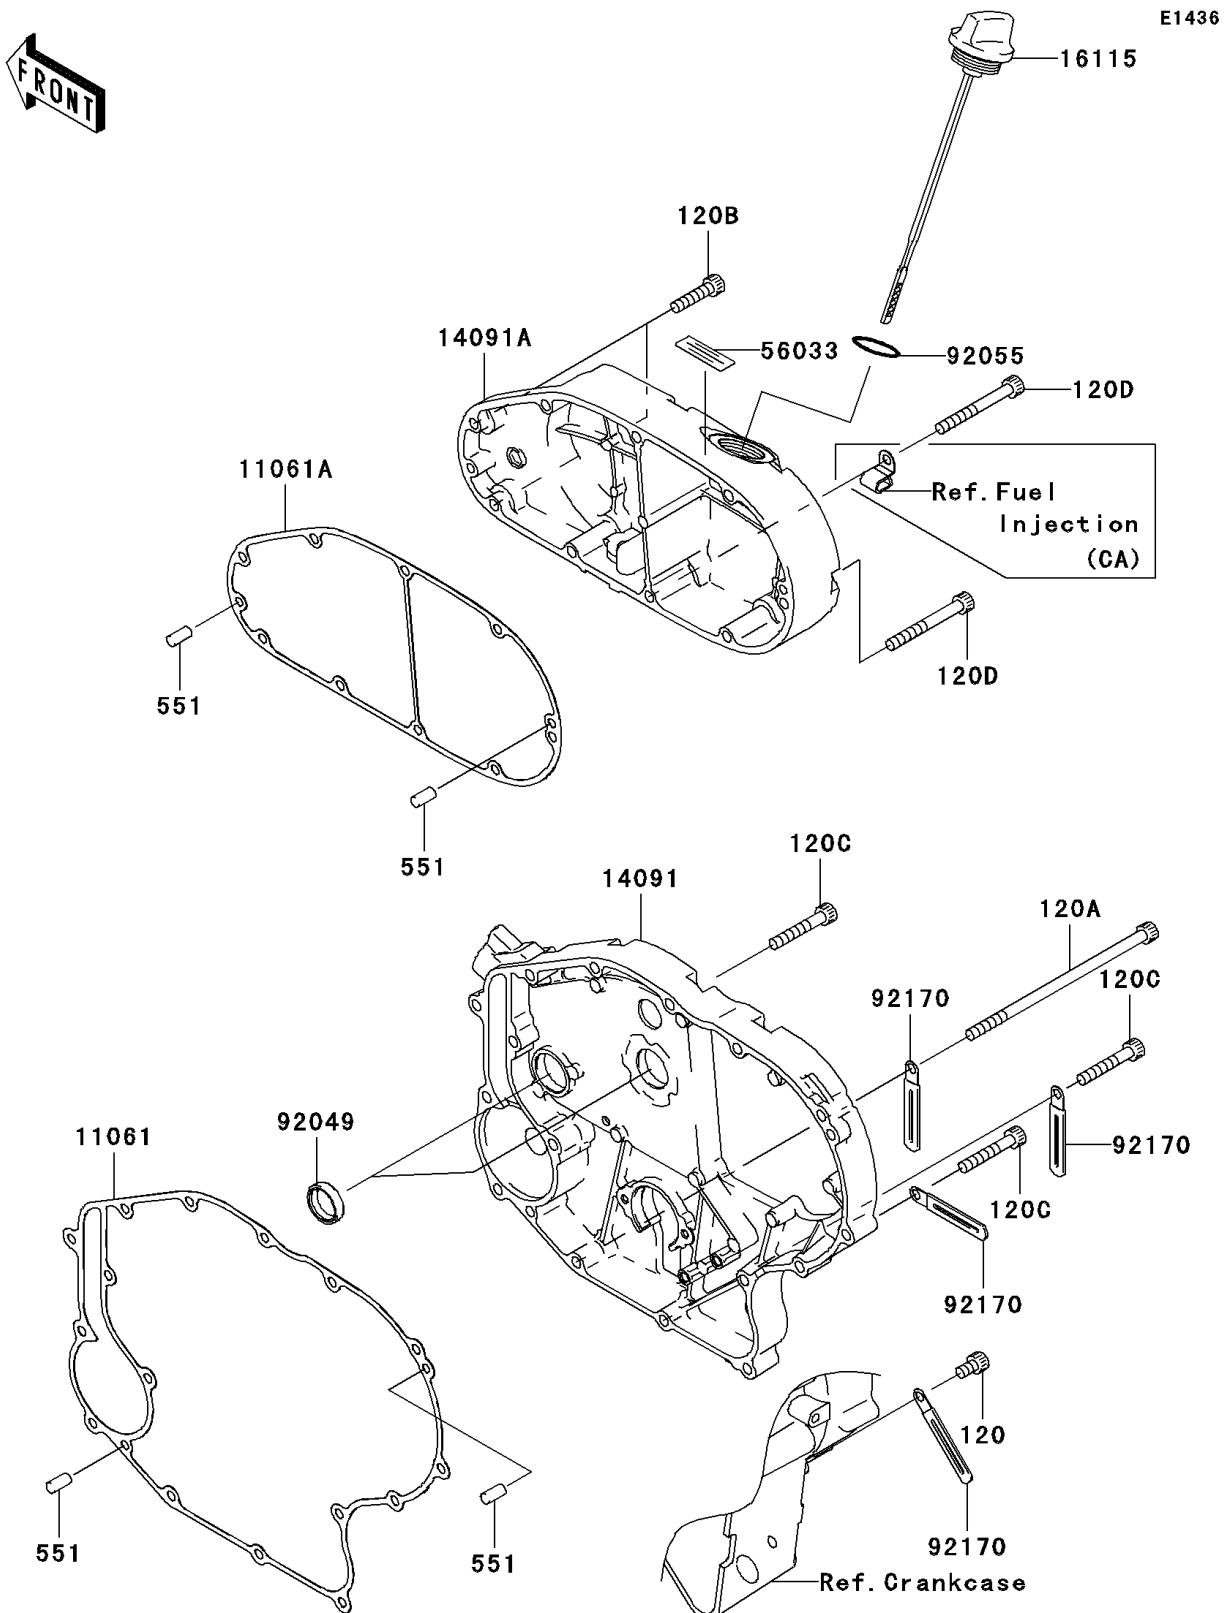

2007 Vulcan 2000 Classic LT

PARTS DIAGRAM

Right Engine Cover(s)

2007 Vulcan 2000 Classic LT

PARTS LIST

Right Engine Cover(s)

ITEM NAME

PART NUMBER

QUANTITY
