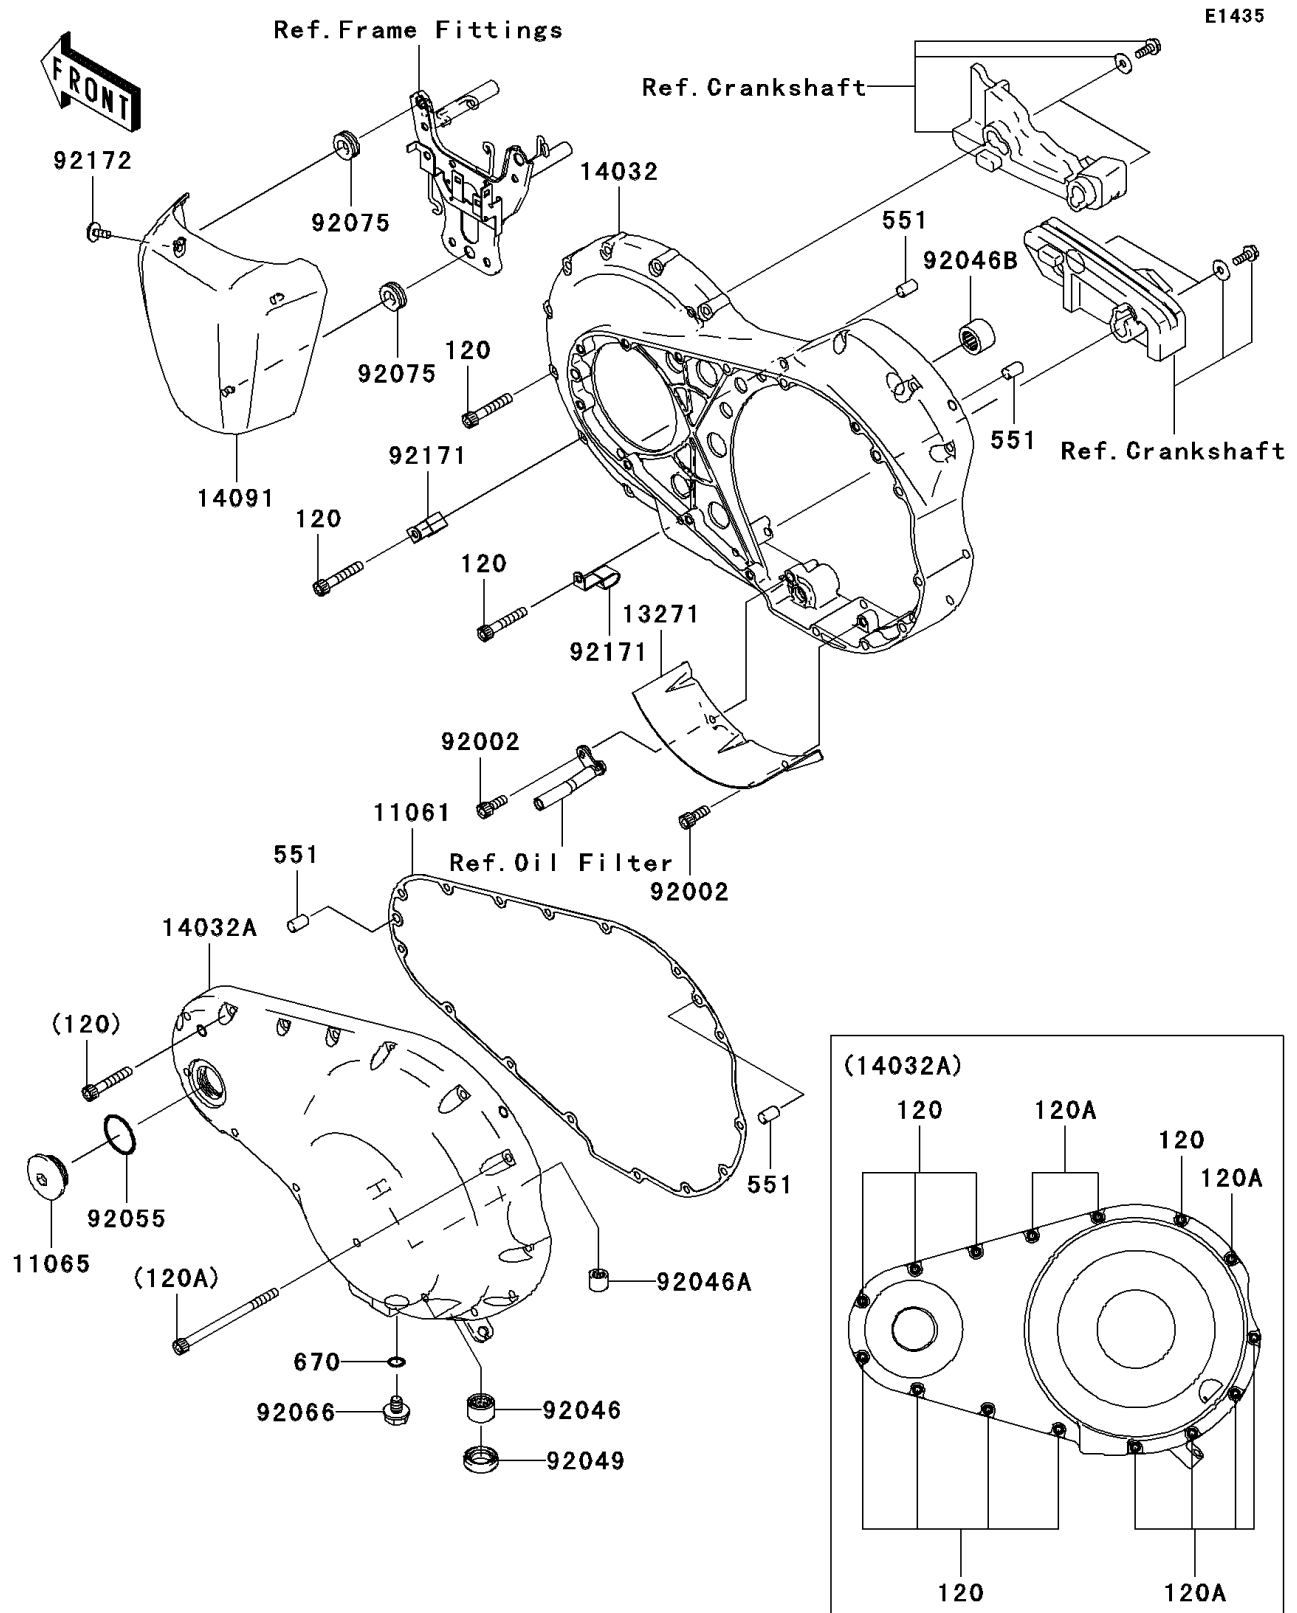

2007 Vulcan 2000 Classic LT

PARTS DIAGRAM

Left Engine Cover(s)

2007 Vulcan 2000 Classic LT

PARTS LIST

Left Engine Cover(s)

ITEM NAME

PART NUMBER

QUANTITY
