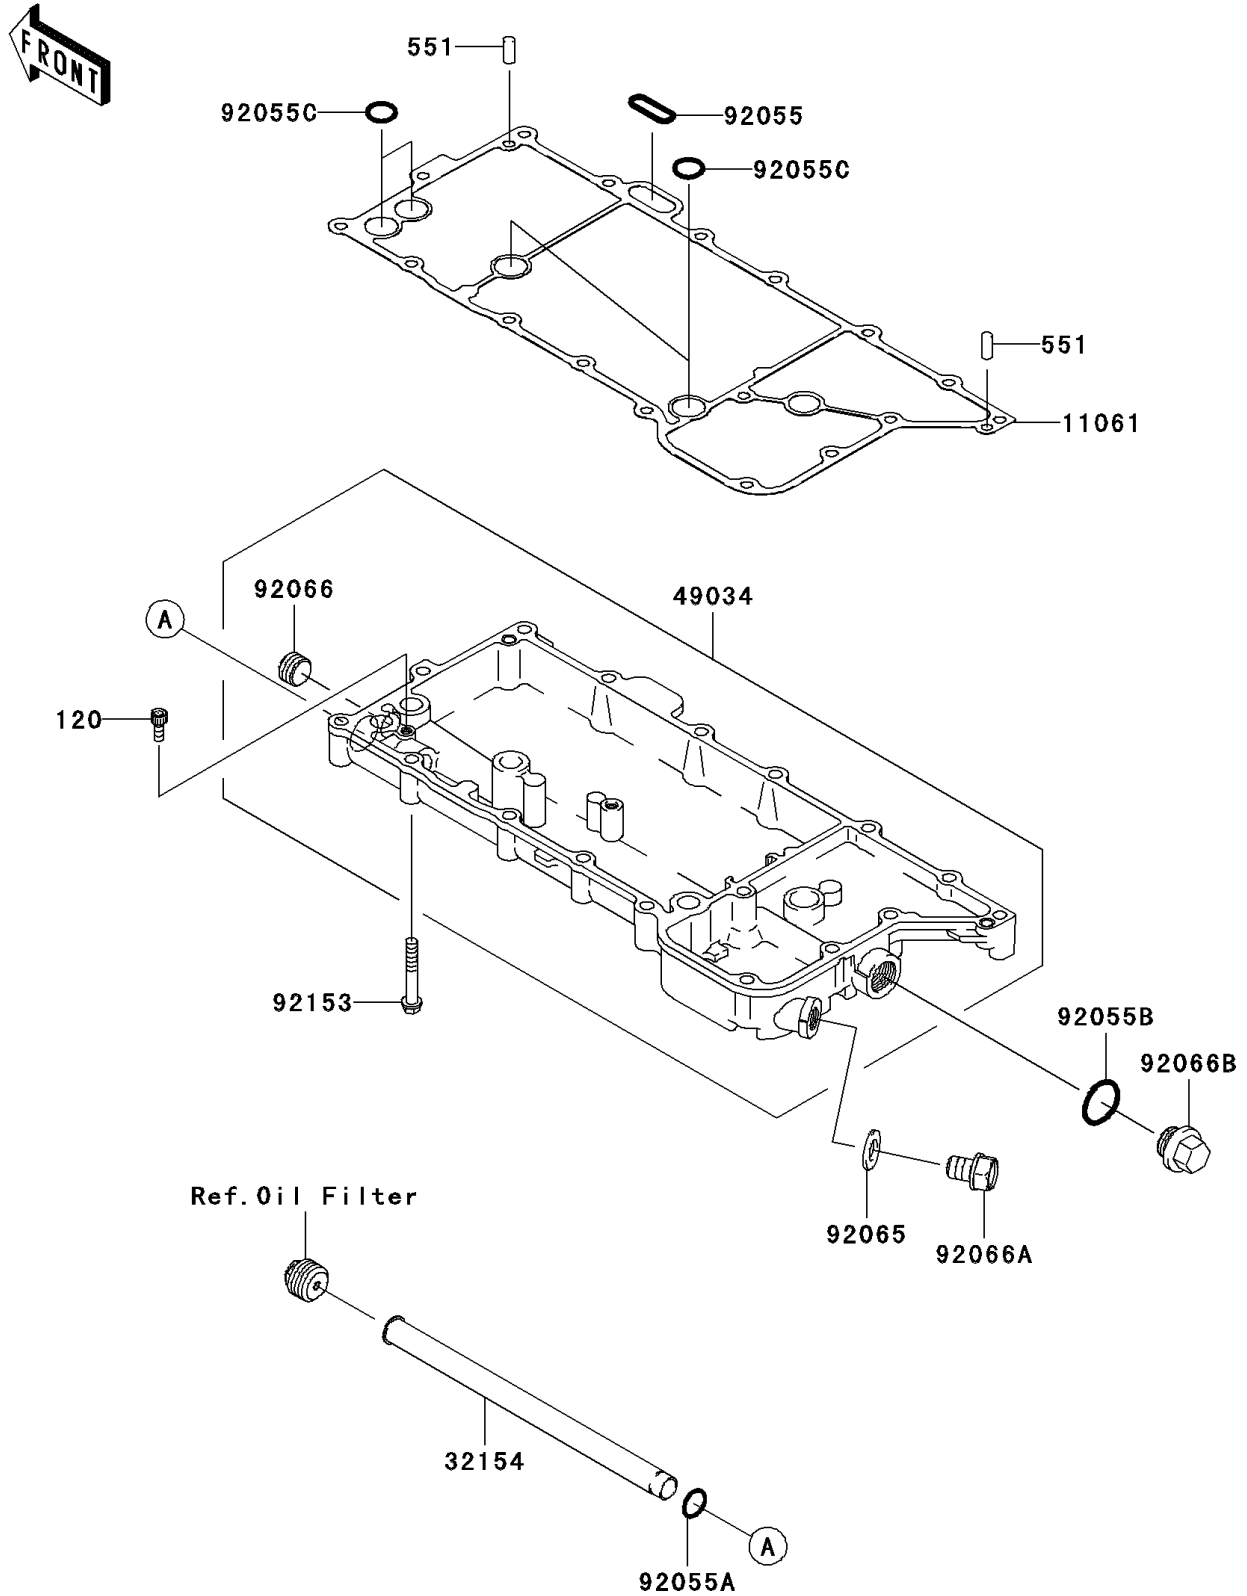

2007 Vulcan 2000 Classic LT

PARTS DIAGRAM

Oil Pan

E1434

2007 Vulcan 2000 Classic LT

PARTS LIST

Oil Pan

ITEM NAME	PART NUMBER	QUANTITY
-----------	-------------	----------
