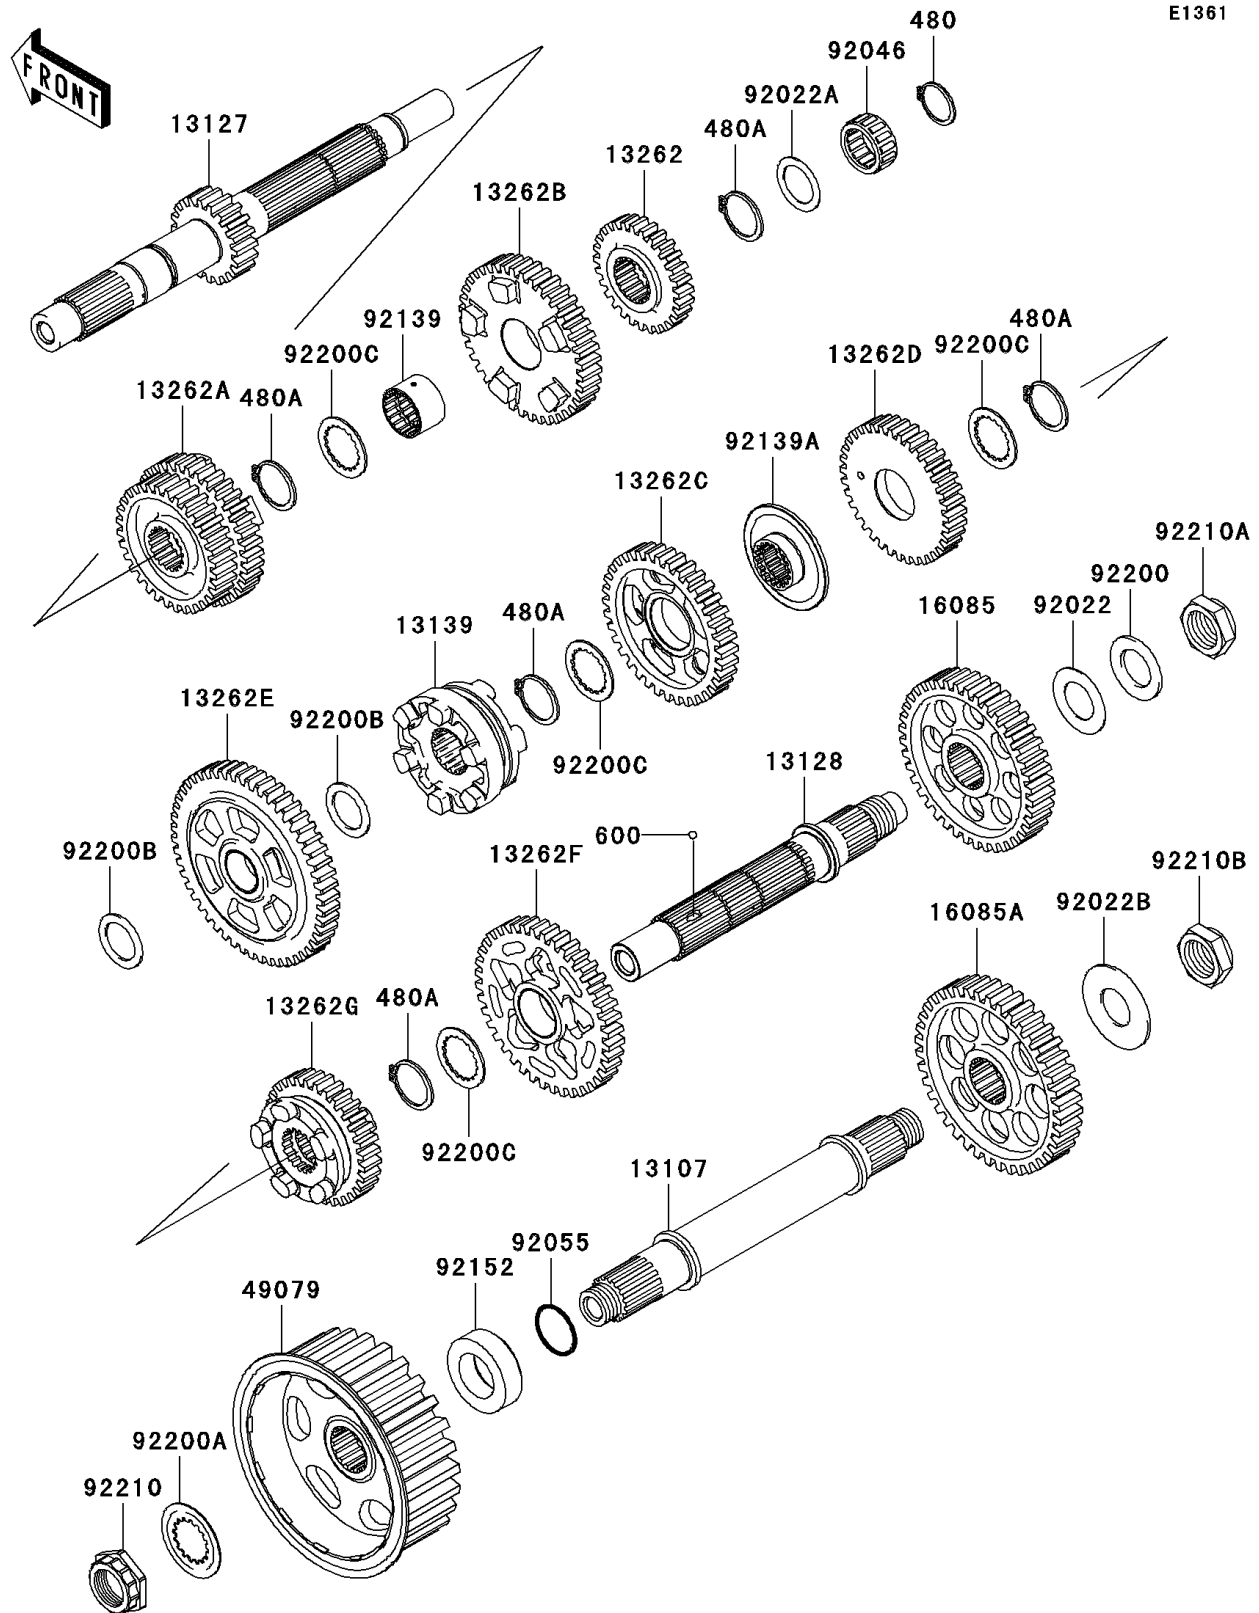

2006 Vulcan 2000 Classic LT

PARTS DIAGRAM

Transmission

2006 Vulcan 2000 Classic LT

PARTS LIST

Transmission

ITEM NAME

PART NUMBER

QUANTITY
