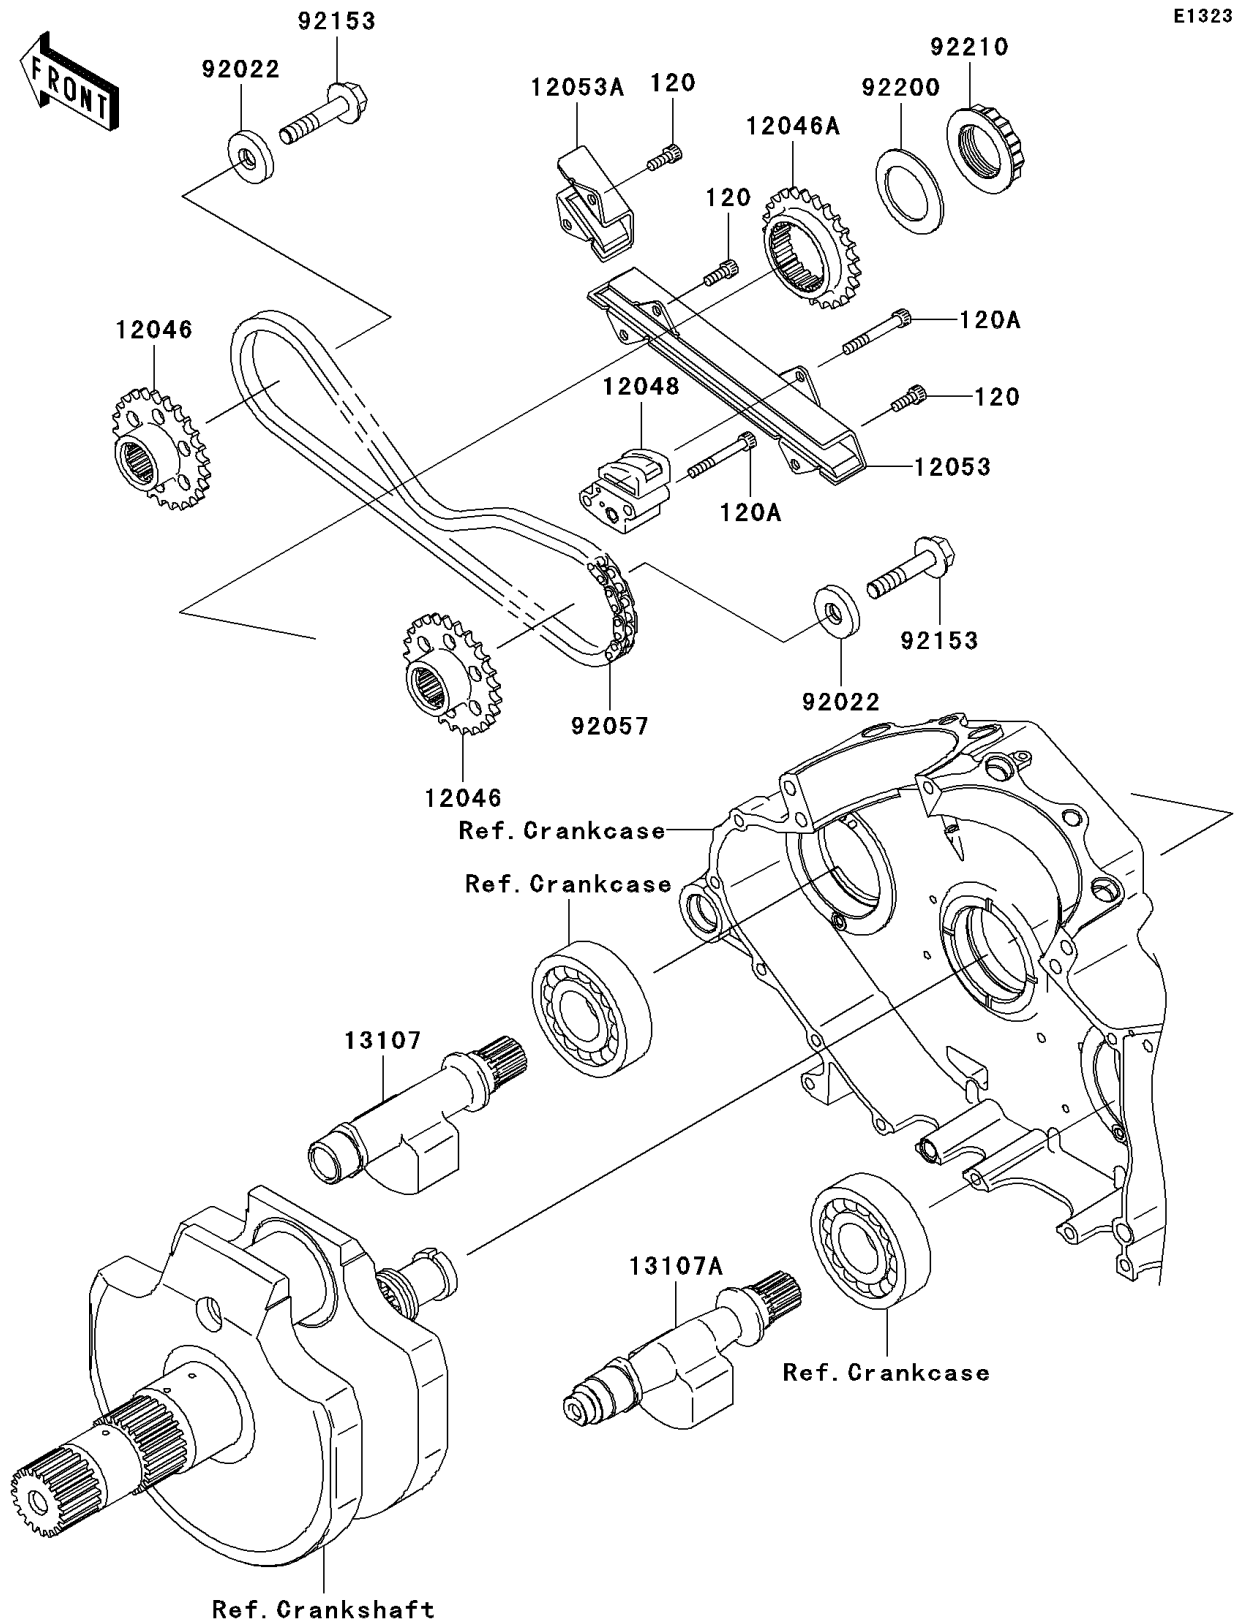

2007 Vulcan 2000 Classic LT

PARTS DIAGRAM

Balancer

E1323

2007 Vulcan 2000 Classic LT

PARTS LIST

Balancer

ITEM NAME

PART NUMBER

QUANTITY
