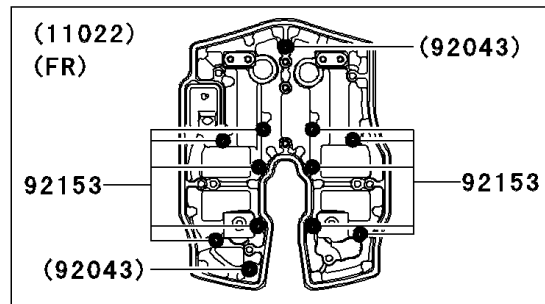

2007 Vulcan 2000 Classic LT

PARTS DIAGRAM

Cylinder Head Cover

E1112

2007 Vulcan 2000 Classic LT

PARTS LIST

Cylinder Head Cover

ITEM NAME	PART NUMBER	QUANTITY
-----------	-------------	----------
