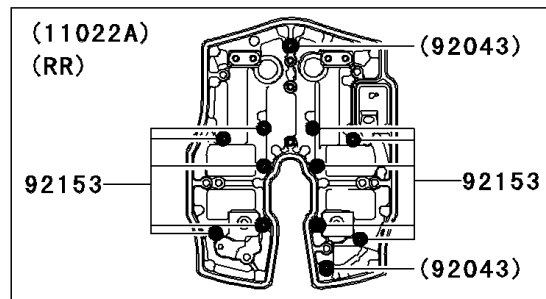

2007 Vulcan 2000 Classic LT

PARTS DIAGRAM

Cylinder Head Cover

E1112

2007 Vulcan 2000 Classic LT

PARTS LIST

Cylinder Head Cover

ITEM NAME	PART NUMBER	QUANTITY
-----------	-------------	----------
