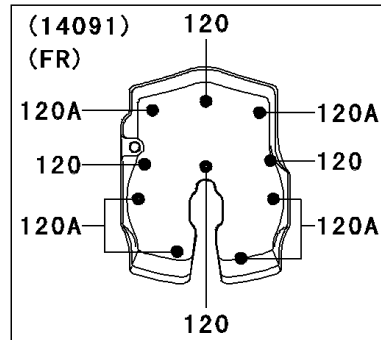

2007 Vulcan 2000 Classic LT

PARTS DIAGRAM

Cylinder Head Cover

E1112

2007 Vulcan 2000 Classic LT

PARTS LIST

Cylinder Head Cover

ITEM NAME	PART NUMBER	QUANTITY
-----------	-------------	----------
