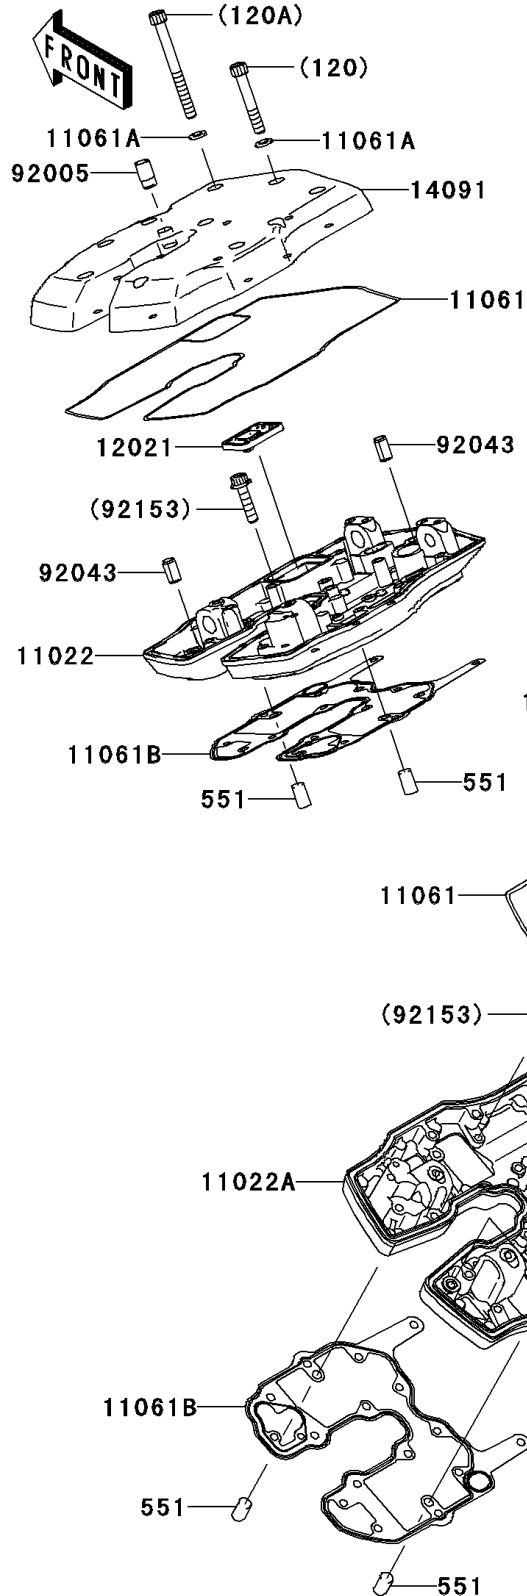

2007 Vulcan 2000 Classic LT

PARTS DIAGRAM Cylinder Head Cover

E1112

2007 Vulcan 2000 Classic LT

PARTS LIST

Cylinder Head Cover

ITEM NAME	PART NUMBER	QUANTITY
-----------	-------------	----------
