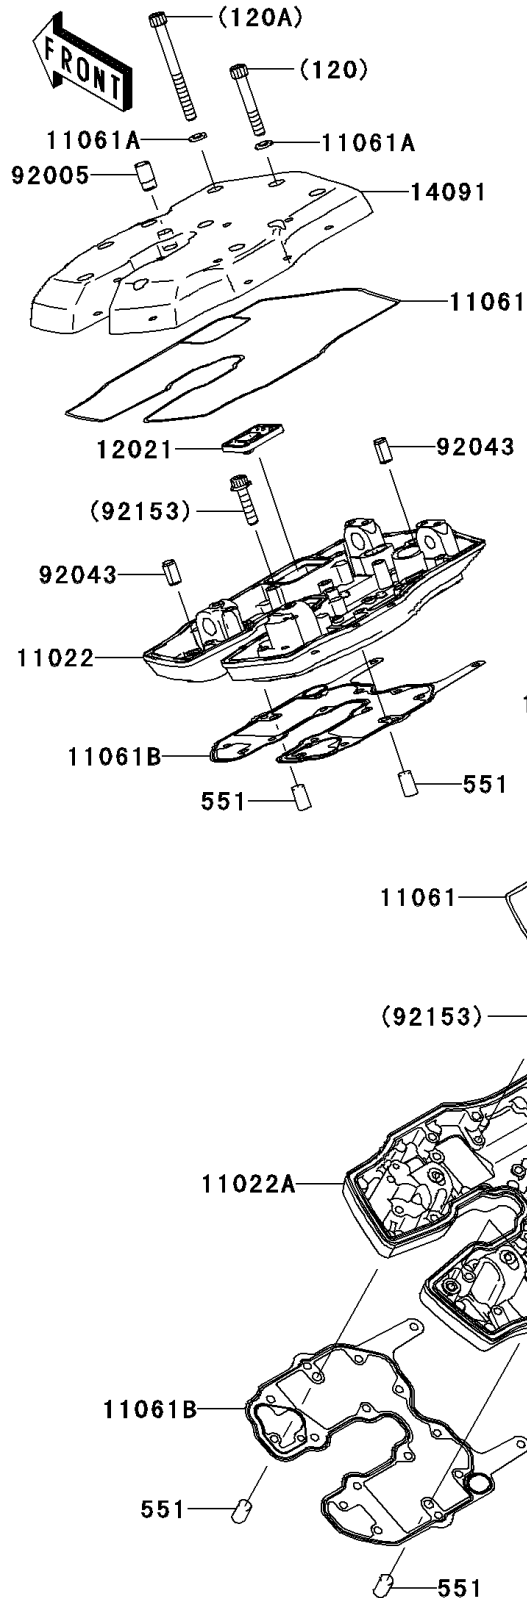

2007 Vulcan 2000 Classic LT

PARTS DIAGRAM

Cylinder Head Cover

E1112

2007 Vulcan 2000 Classic LT

PARTS LIST

Cylinder Head Cover

ITEM NAME	PART NUMBER	QUANTITY
-----------	-------------	----------
