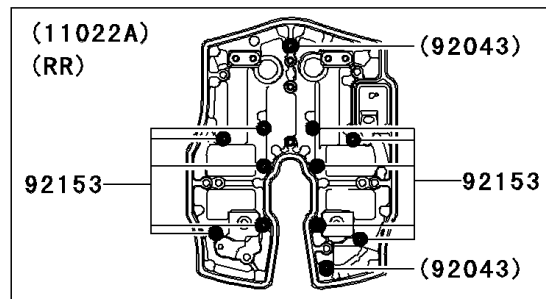

2007 Vulcan 2000 Classic LT

PARTS DIAGRAM Cylinder Head Cover

E1112

2007 Vulcan 2000 Classic LT

PARTS LIST

Cylinder Head Cover

ITEM NAME	PART NUMBER	QUANTITY
-----------	-------------	----------
