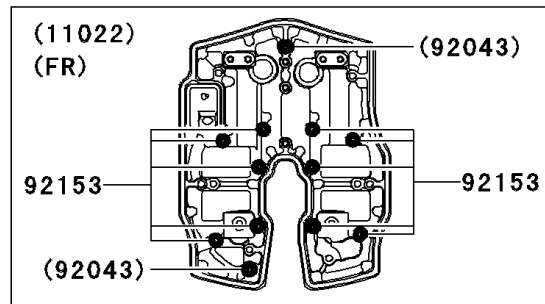

2007 Vulcan 2000 Classic LT

PARTS DIAGRAM Cylinder Head Cover

E1112

2007 Vulcan 2000 Classic LT

PARTS LIST

Cylinder Head Cover

ITEM NAME	PART NUMBER	QUANTITY
-----------	-------------	----------
