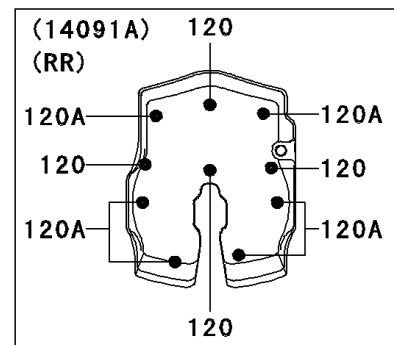

2007 Vulcan 2000 Classic LT

PARTS DIAGRAM Cylinder Head Cover

E1112

2007 Vulcan 2000 Classic LT

PARTS LIST

Cylinder Head Cover

ITEM NAME	PART NUMBER	QUANTITY
-----------	-------------	----------
