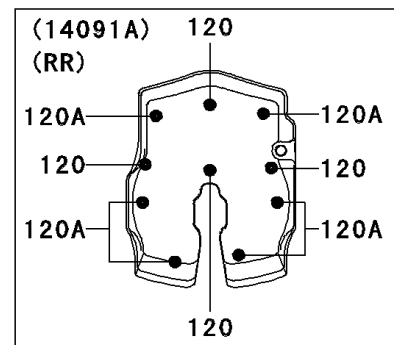

2007 Vulcan 2000 Classic LT

PARTS DIAGRAM

Cylinder Head Cover

E1112

2007 Vulcan 2000 Classic LT

PARTS LIST

Cylinder Head Cover

ITEM NAME	PART NUMBER	QUANTITY
-----------	-------------	----------
