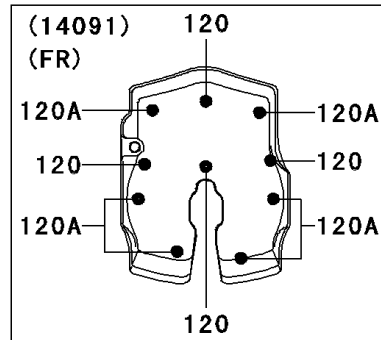

2007 Vulcan 2000 Classic LT

PARTS DIAGRAM Cylinder Head Cover

E1112

2007 Vulcan 2000 Classic LT

PARTS LIST

Cylinder Head Cover

ITEM NAME	PART NUMBER	QUANTITY
-----------	-------------	----------
