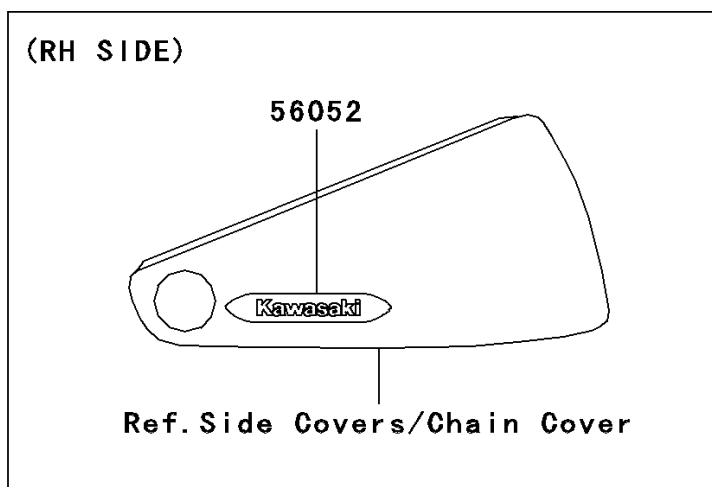

2006 Vulcan 2000 Classic

PARTS DIAGRAM

Decals

F2861

2006 Vulcan 2000 Classic

PARTS LIST

Decals

ITEM NAME

PART NUMBER

QUANTITY
