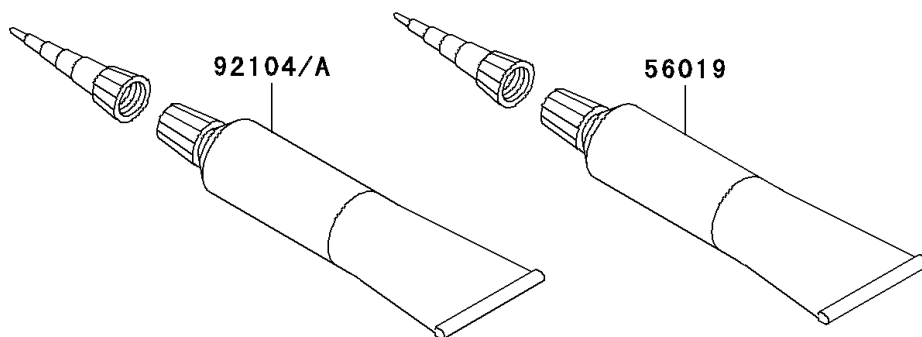

2006 Vulcan 2000 Classic

PARTS DIAGRAM

Owner's Tools

F2810

2006 Vulcan 2000 Classic

PARTS LIST

Owner's Tools

ITEM NAME

PART NUMBER

QUANTITY
