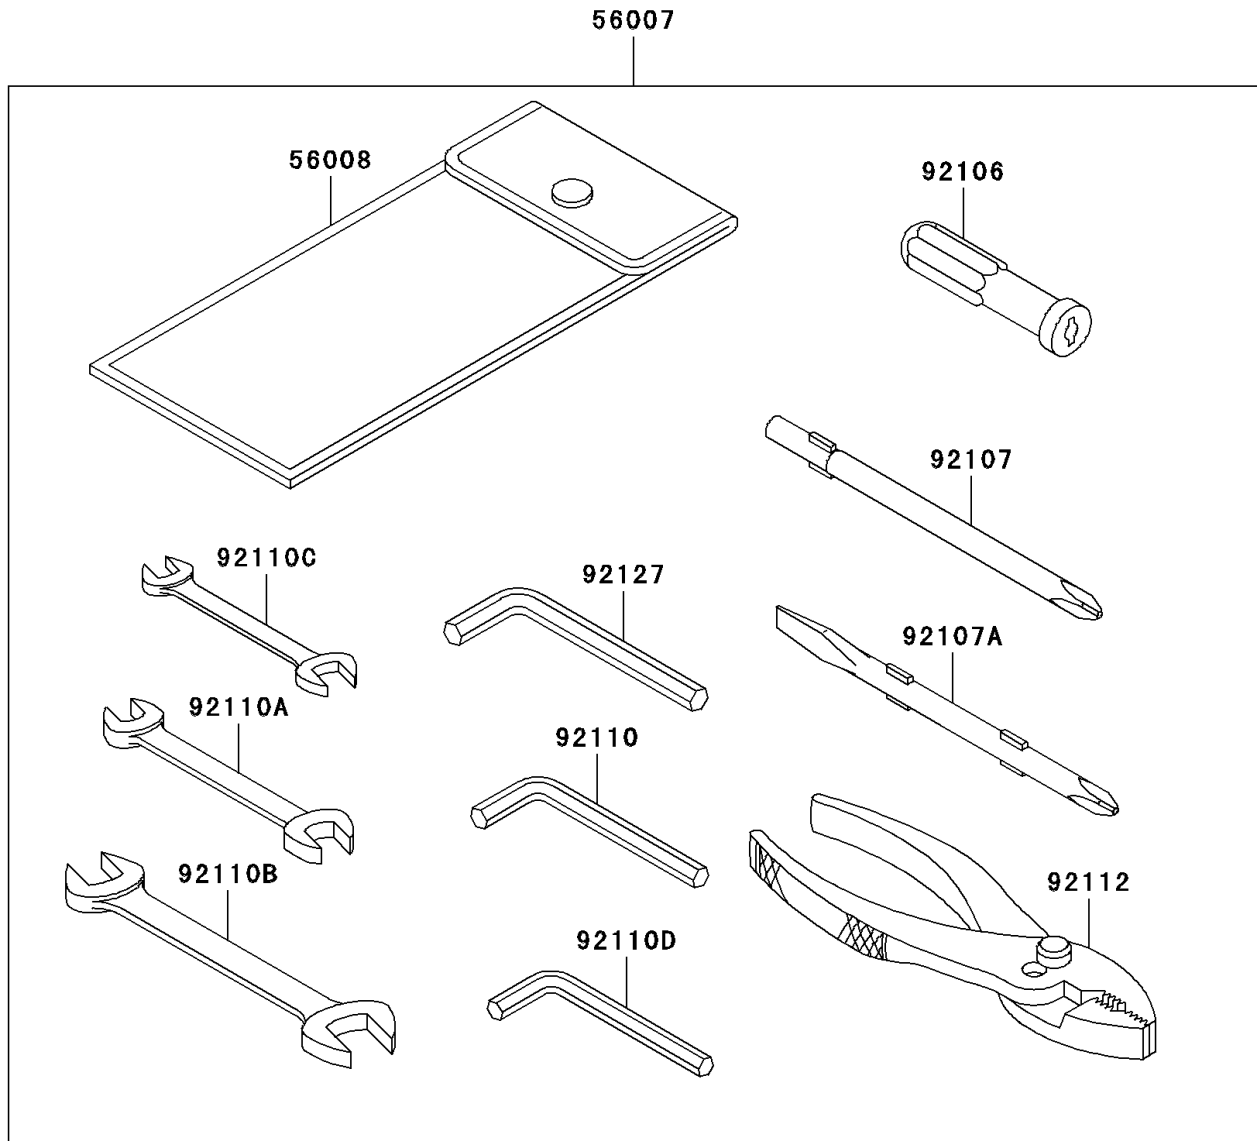

2006 Vulcan 2000 Classic

PARTS DIAGRAM

Owner's Tools

F2810

2006 Vulcan 2000 Classic

PARTS LIST

Owner's Tools

ITEM NAME

PART NUMBER

QUANTITY
