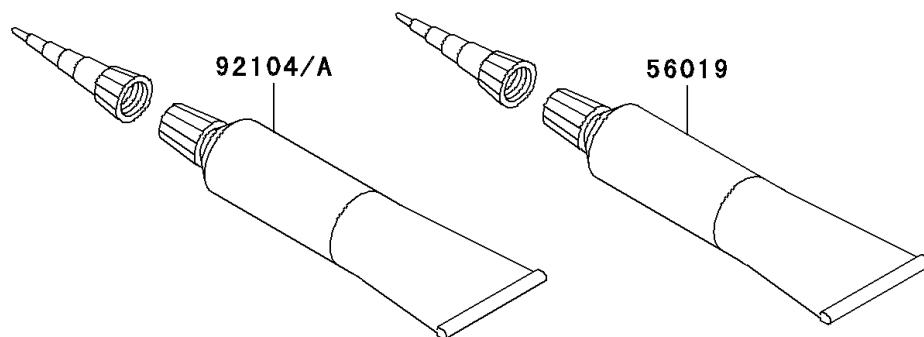

2007 Vulcan 2000 Classic

PARTS DIAGRAM

Owner's Tools

F2810

2007 Vulcan 2000 Classic

PARTS LIST

Owner's Tools

ITEM NAME	PART NUMBER	QUANTITY
TOOL-KIT (Ref # 56007)	56007-0011	1
BAG,TOOL (Ref # 56008)	56008-0001	1
THREE BOND TB1211,HT/RS,WHITE (Ref # 56019)	56019-120	1
GASKET-LIQUID,TB1211F (Ref # 92104)	92104-0004	1
GASKET-LIQUID,BLACK TB1216B (Ref # 92104A)	92104-1064	1
GRIP-SCREW DRIVER (Ref # 92106)	92106-1001	1
TOOL-DRIVER,#3PHILLIPS (Ref # 92107)	92107-008	1
TOOL-DRIVER,#2PHILLIPS&SLOT (Ref # 92107A)	92107-1052	1
TOOL-WRENCH,ALLEN,5MM (Ref # 92110)	92110-1015	1
TOOL-WRENCH,OPEN END,10X12 (Ref # 92110A)	92110-1165	1
TOOL-WRENCH,OPEN END,14X17 (Ref # 92110B)	92110-1166	1
TOOL-WRENCH,OPEN END,8X10 (Ref # 92110C)	92110-1167	1
TOOL-WRENCH,ALLEN,4MM (Ref # 92110D)	92110-3703	1
TOOL-PLIERS (Ref # 92112)	92112-003	1
TOOL-WRENCH,ALLEN,6MM (Ref # 92127)	92127-003	1