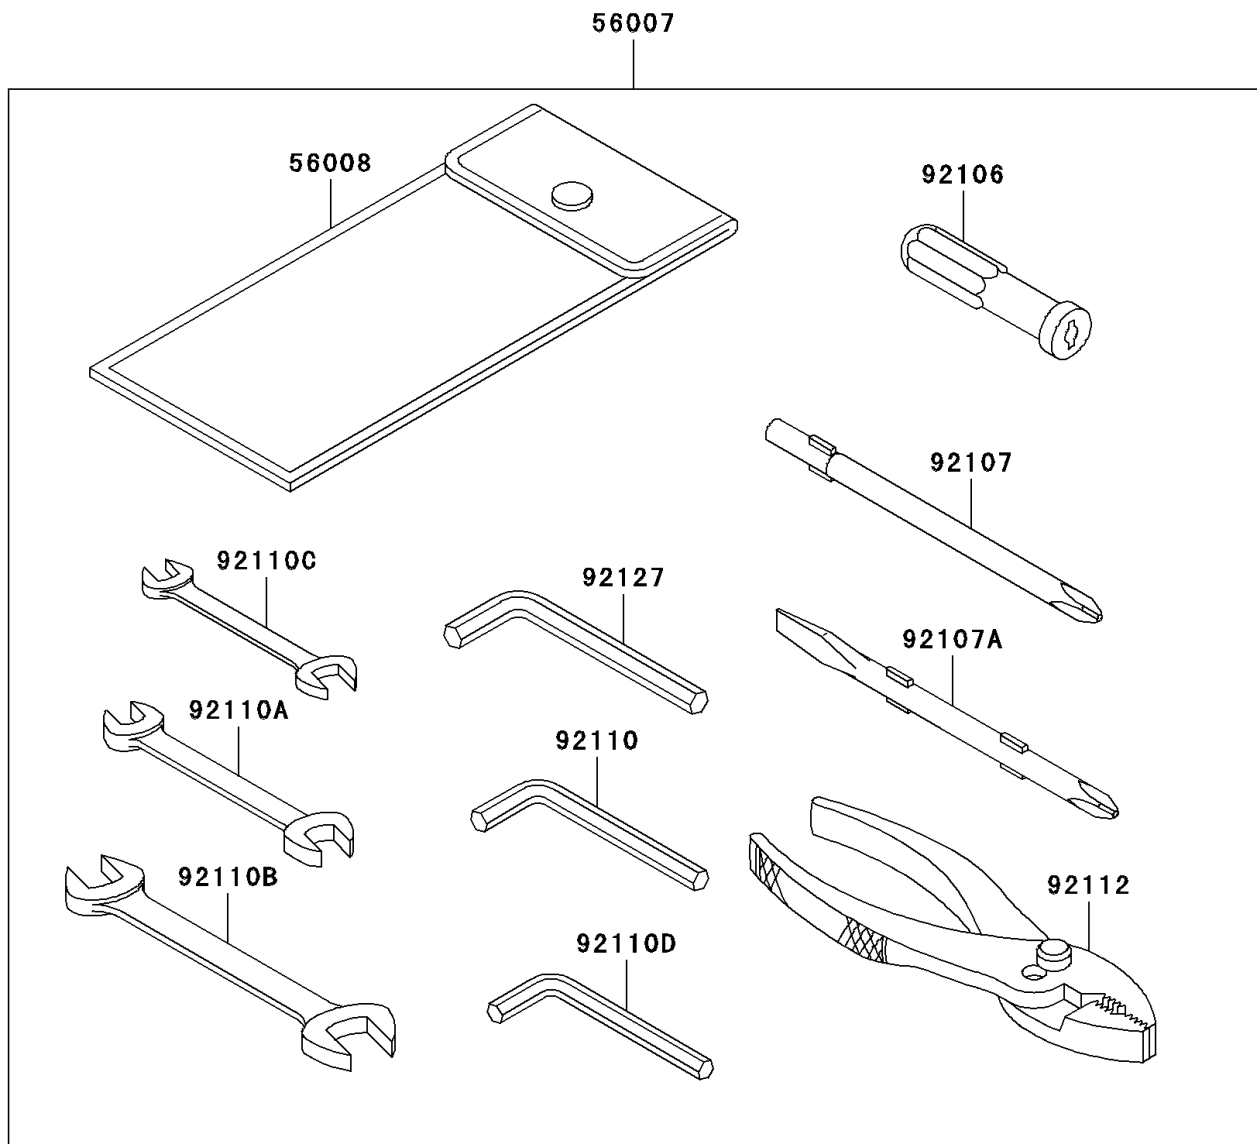

2007 Vulcan 2000 Classic

PARTS DIAGRAM

Owner's Tools

F2810

2007 Vulcan 2000 Classic

PARTS LIST

Owner's Tools

ITEM NAME	PART NUMBER	QUANTITY
TOOL-KIT (Ref # 56007)	56007-0011	1
BAG,TOOL (Ref # 56008)	56008-0001	1
THREE BOND TB1211,HT/RS,WHITE (Ref # 56019)	56019-120	1
GASKET-LIQUID,TB1211F (Ref # 92104)	92104-0004	1
GASKET-LIQUID,BLACK TB1216B (Ref # 92104A)	92104-1064	1
GRIP-SCREW DRIVER (Ref # 92106)	92106-1001	1
TOOL-DRIVER,#3PHILLIPS (Ref # 92107)	92107-008	1
TOOL-DRIVER,#2PHILLIPS&SLOT (Ref # 92107A)	92107-1052	1
TOOL-WRENCH,ALLEN,5MM (Ref # 92110)	92110-1015	1
TOOL-WRENCH,OPEN END,10X12 (Ref # 92110A)	92110-1165	1
TOOL-WRENCH,OPEN END,14X17 (Ref # 92110B)	92110-1166	1
TOOL-WRENCH,OPEN END,8X10 (Ref # 92110C)	92110-1167	1
TOOL-WRENCH,ALLEN,4MM (Ref # 92110D)	92110-3703	1
TOOL-PLIERS (Ref # 92112)	92112-003	1
TOOL-WRENCH,ALLEN,6MM (Ref # 92127)	92127-003	1