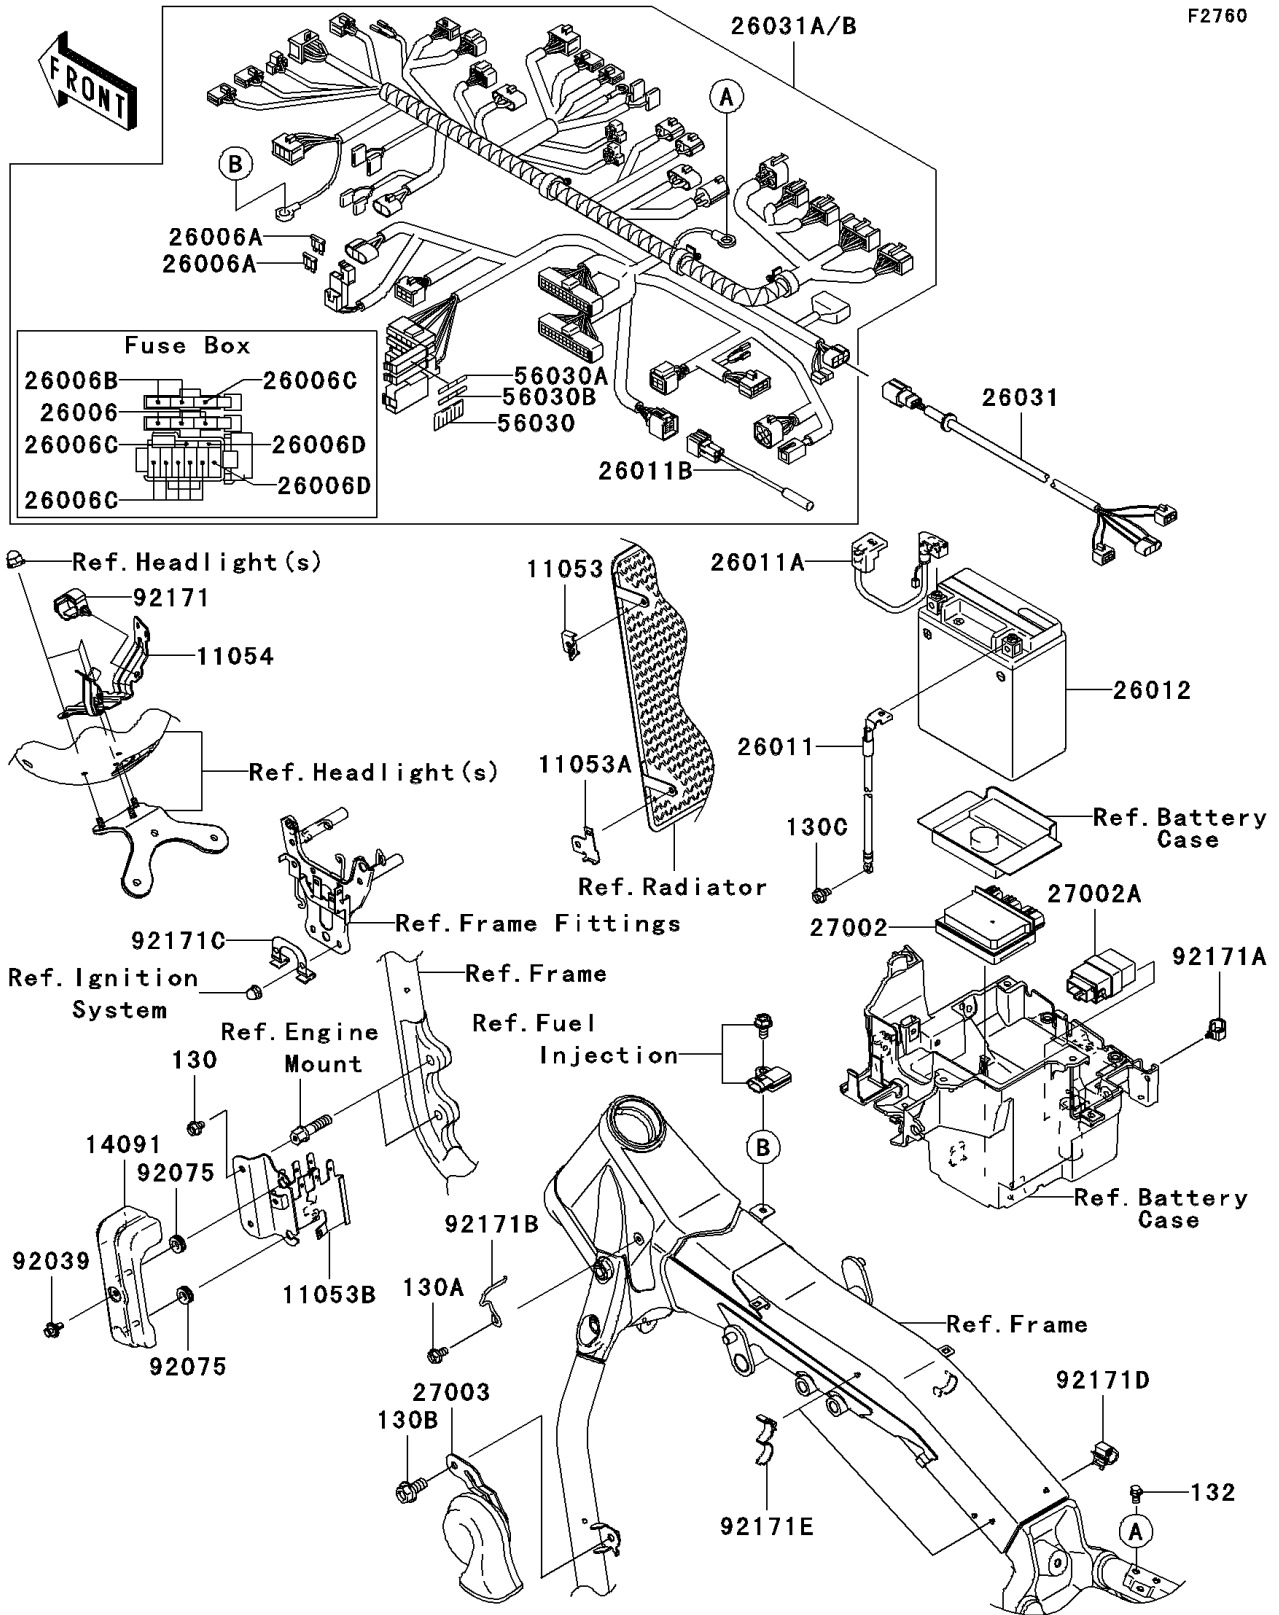

2006 Vulcan 2000 Classic

PARTS DIAGRAM

Chassis Electrical Equipment

2006 Vulcan 2000 Classic

PARTS LIST

Chassis Electrical Equipment

ITEM NAME

PART NUMBER

QUANTITY
