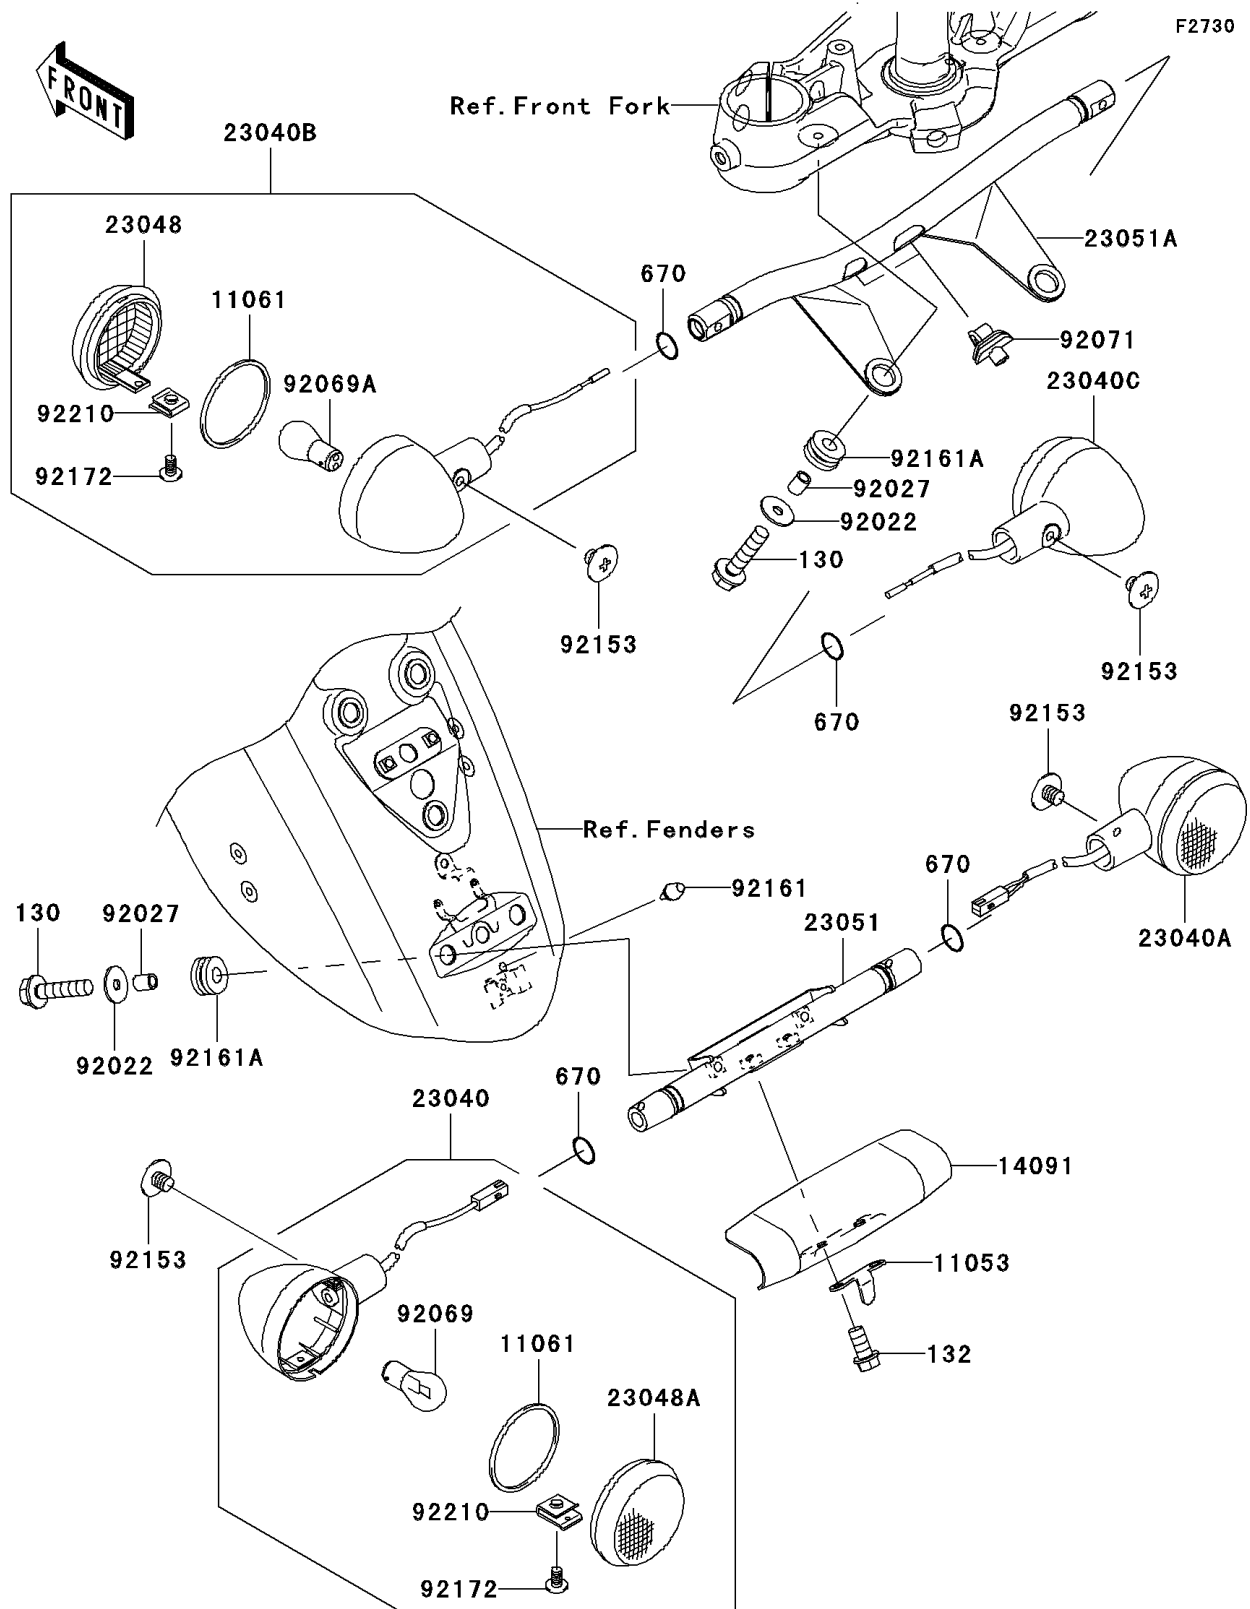

2007 Vulcan 2000 Classic

PARTS DIAGRAM

Turn Signals

2007 Vulcan 2000 Classic

PARTS LIST

Turn Signals

ITEM NAME

PART NUMBER

QUANTITY
