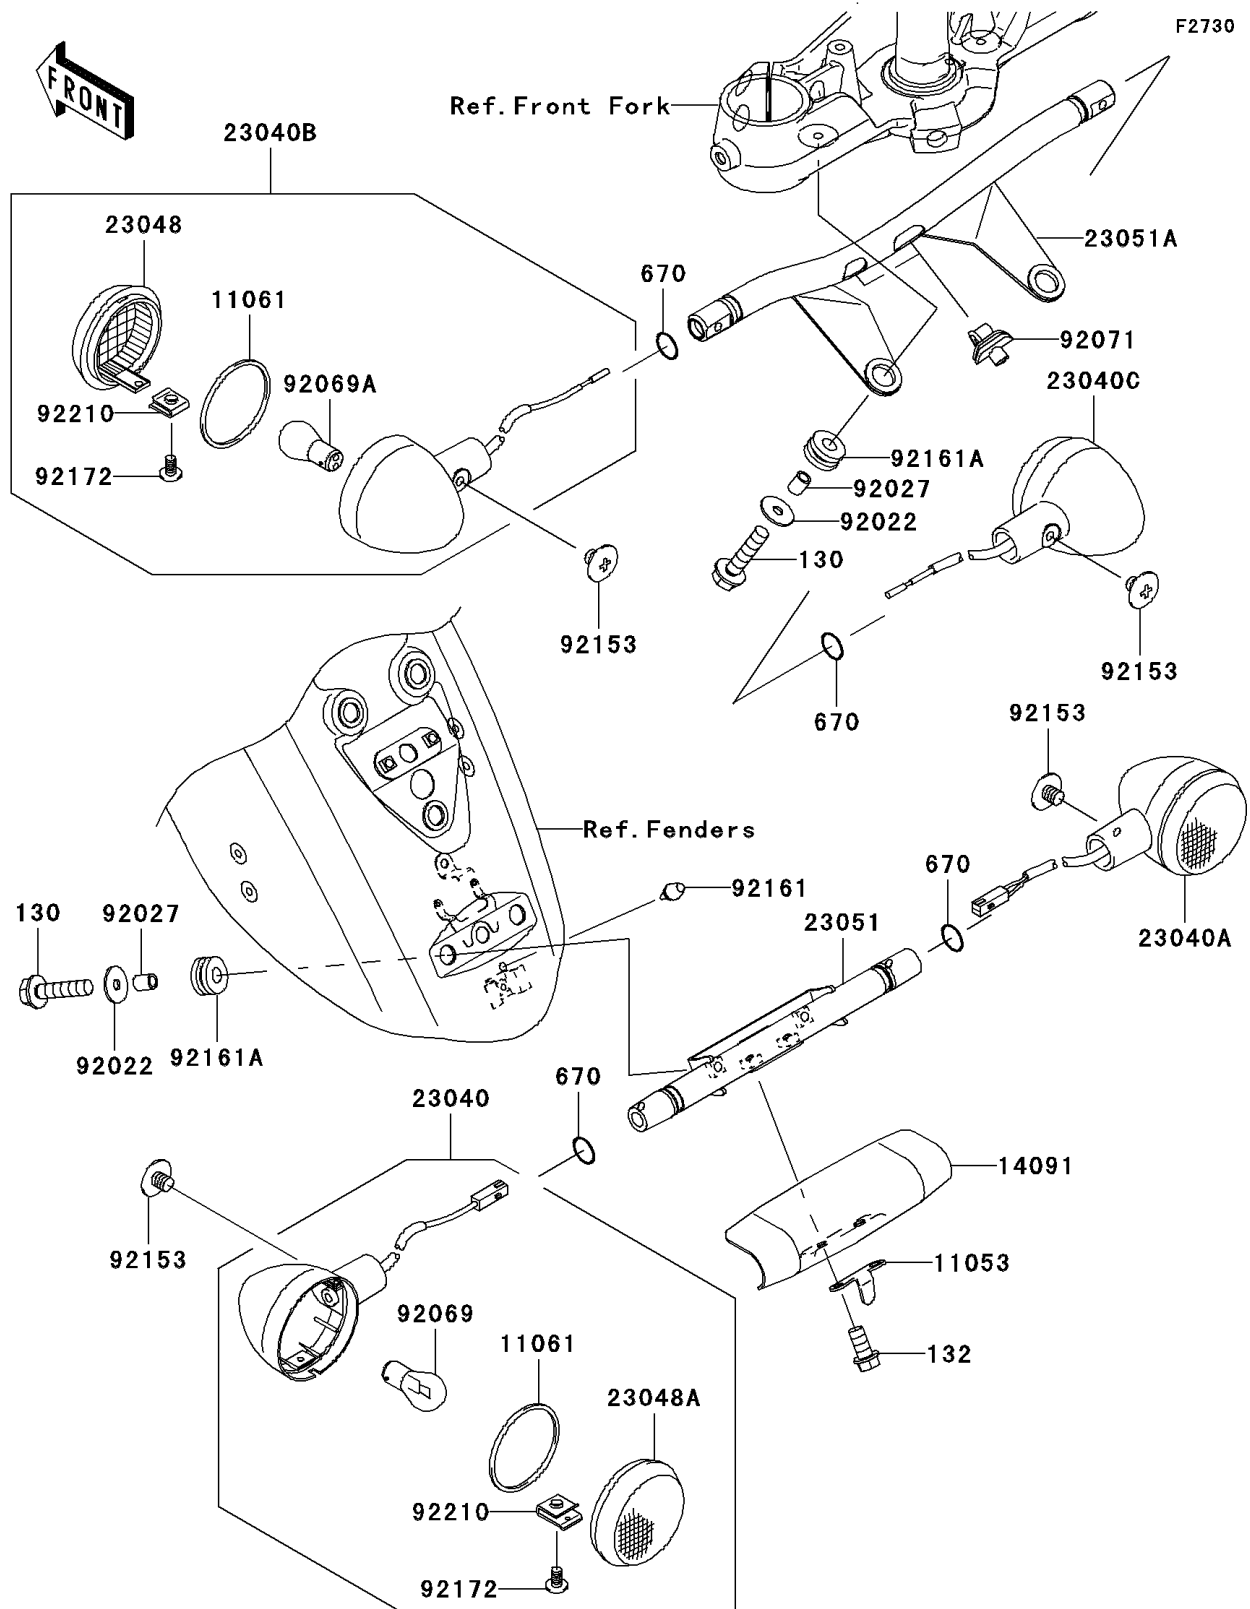

2006 Vulcan 2000 Classic

PARTS DIAGRAM

Turn Signals

2006 Vulcan 2000 Classic

PARTS LIST

Turn Signals

ITEM NAME

PART NUMBER

QUANTITY
