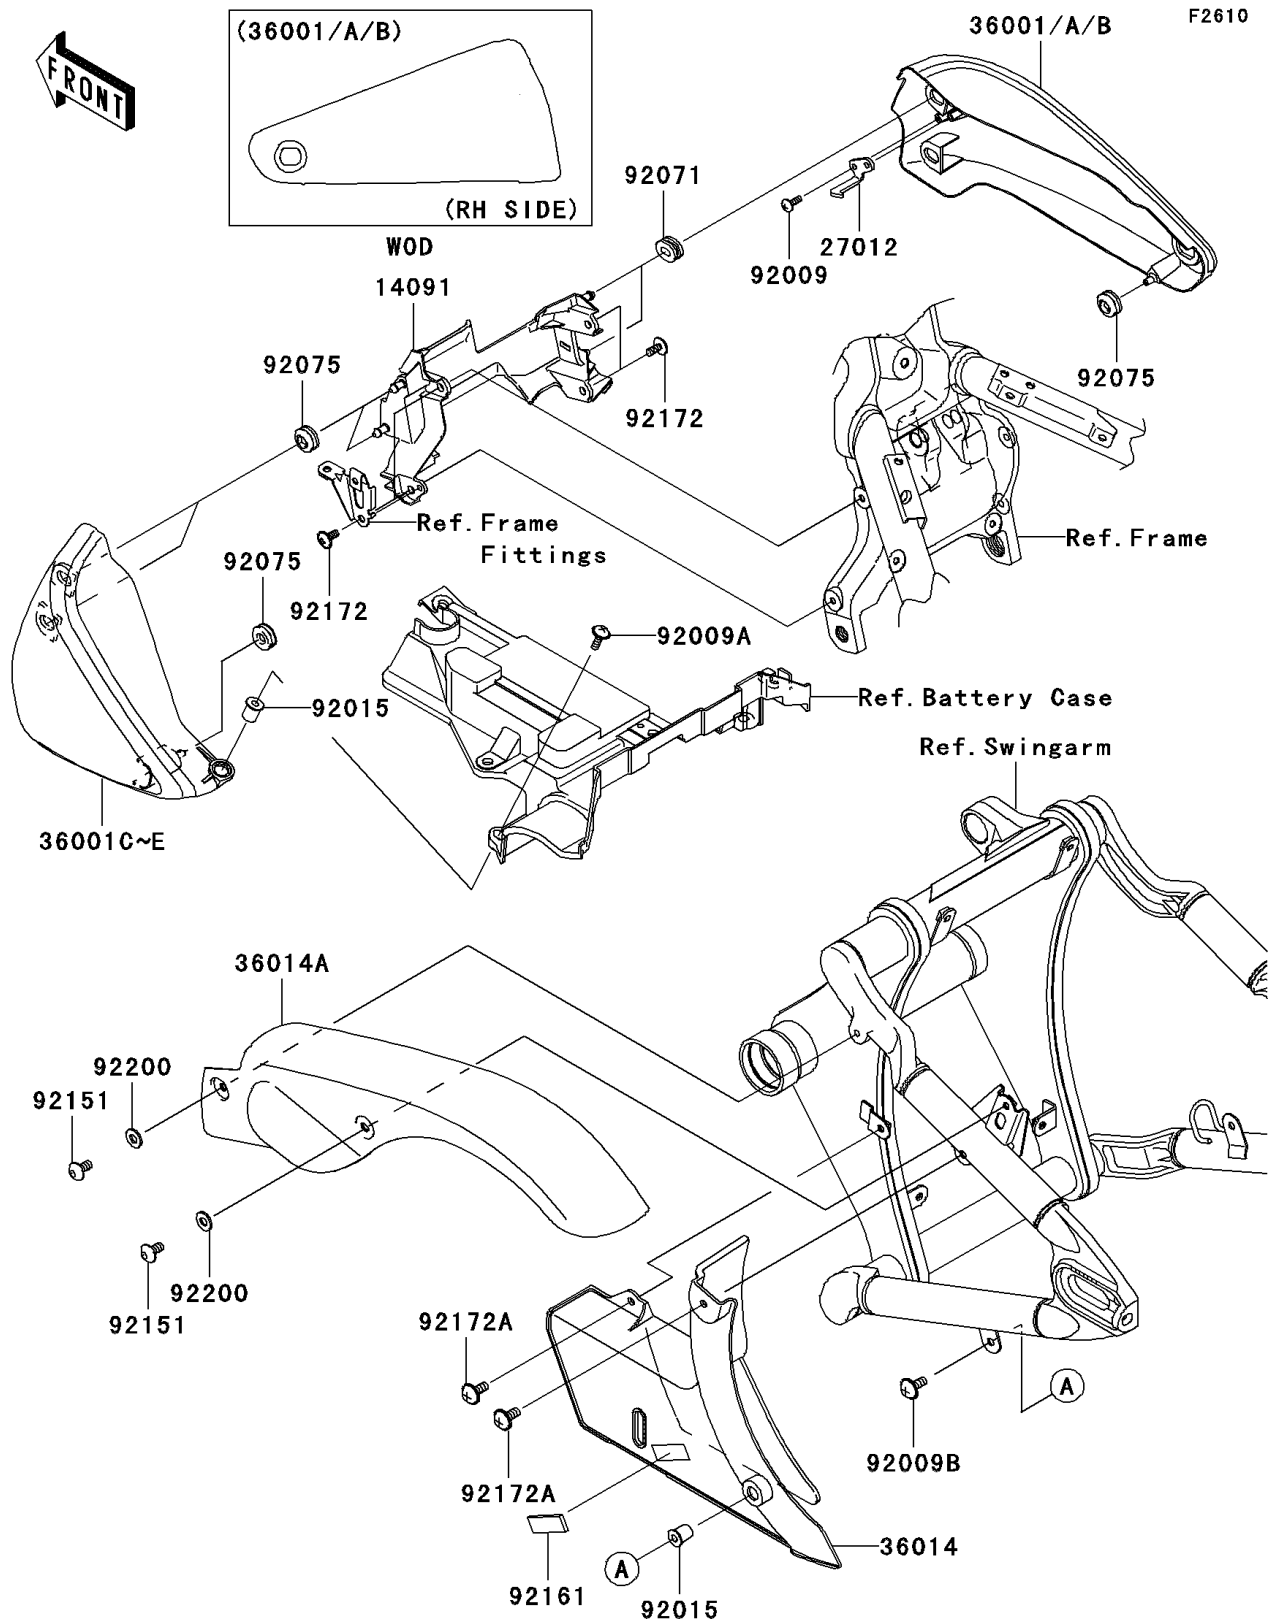

2006 Vulcan 2000 Classic

PARTS DIAGRAM

Side Covers/Chain Cover

2006 Vulcan 2000 Classic

PARTS LIST

Side Covers/Chain Cover

ITEM NAME

PART NUMBER

QUANTITY
