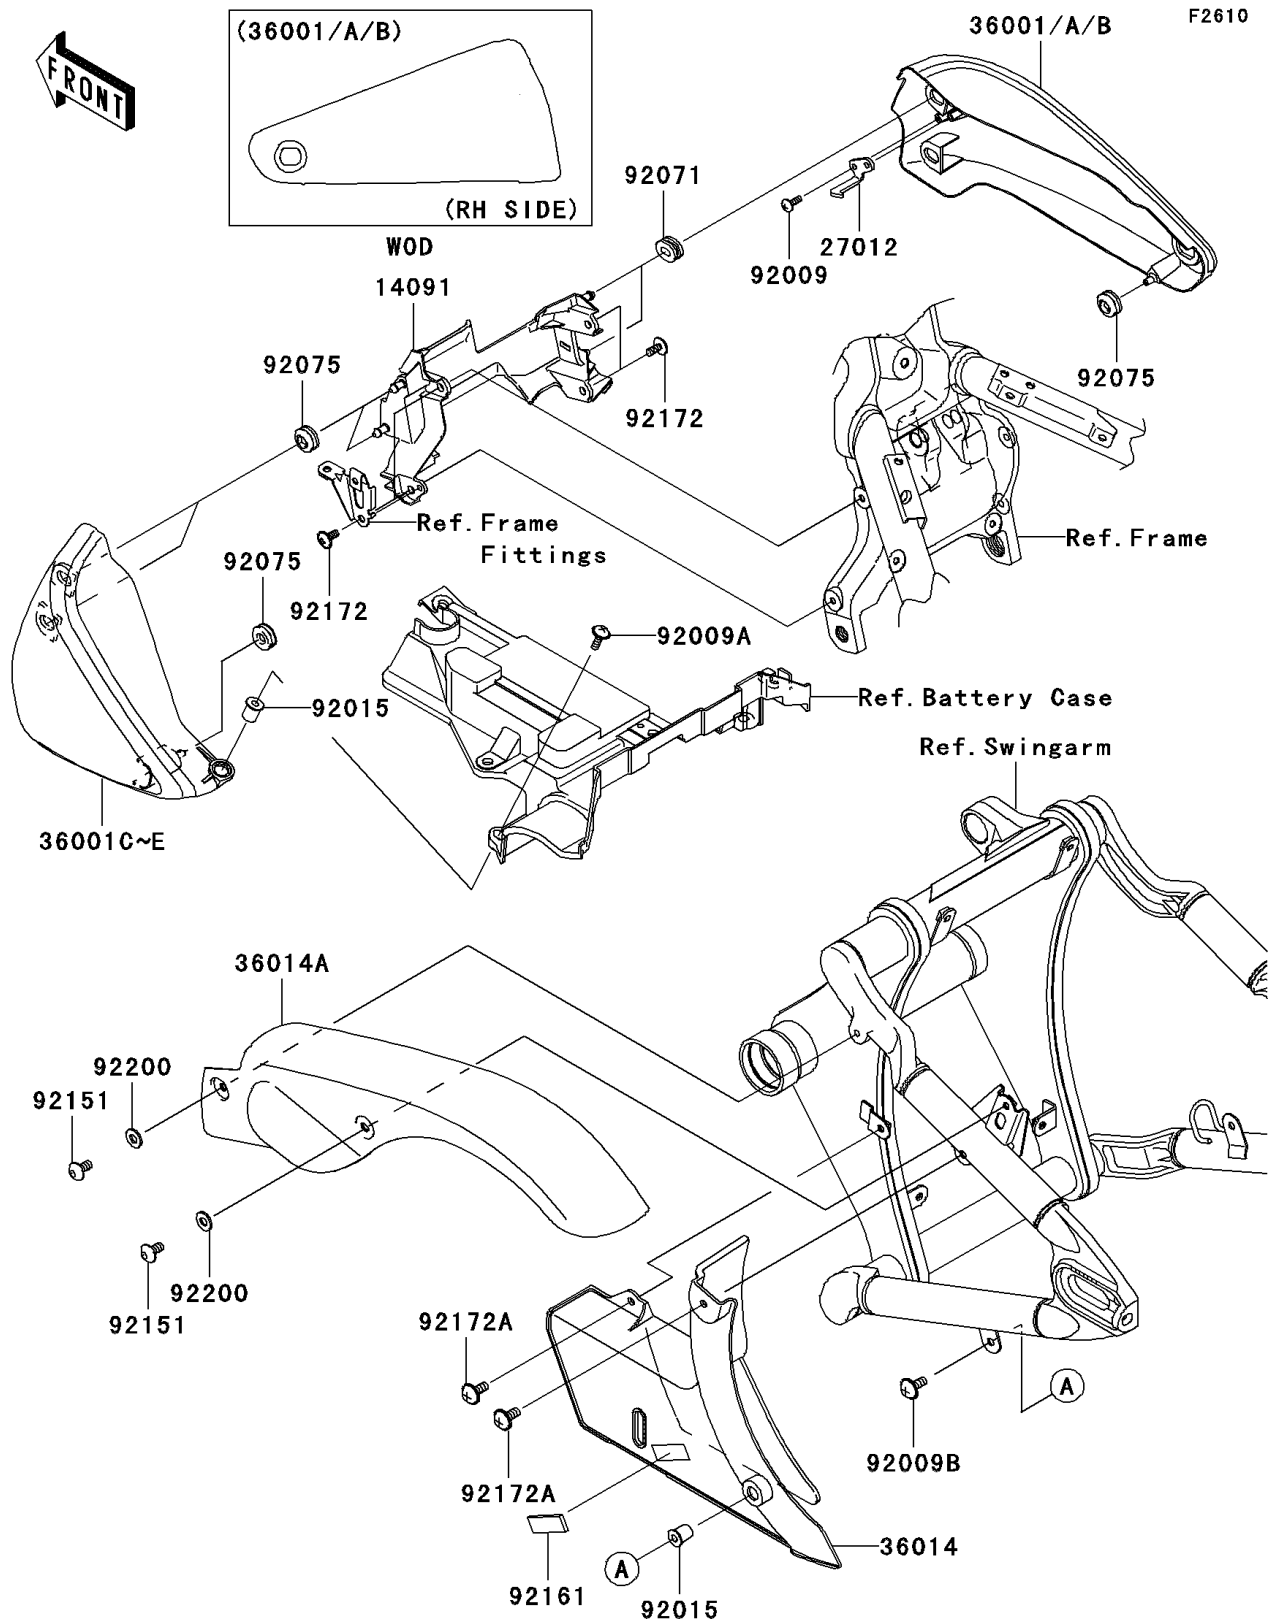

2007 Vulcan 2000 Classic

PARTS DIAGRAM

Side Covers/Chain Cover

2007 Vulcan 2000 Classic

PARTS LIST

Side Covers/Chain Cover

ITEM NAME	PART NUMBER	QUANTITY
-----------	-------------	----------
