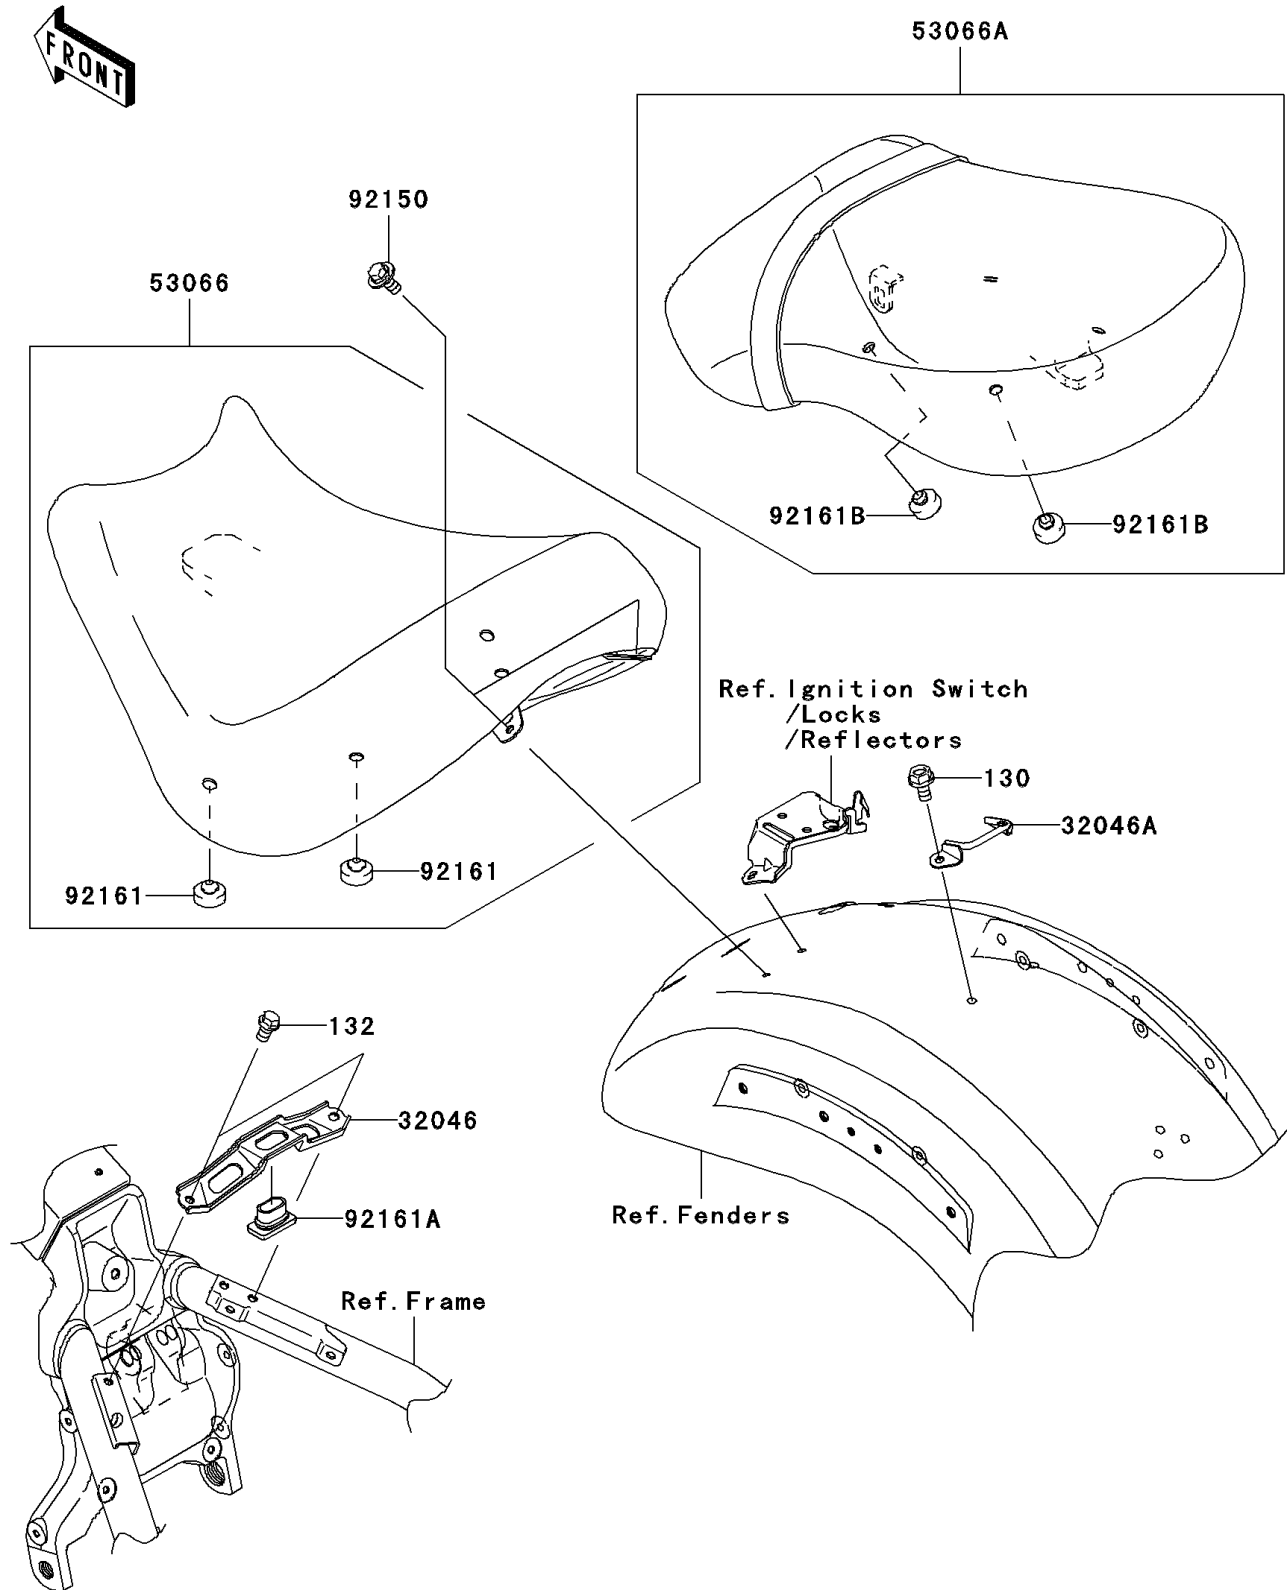

2006 Vulcan 2000 Classic

PARTS DIAGRAM

Seat

F2510

2006 Vulcan 2000 Classic

PARTS LIST

Seat

ITEM NAME

PART NUMBER

QUANTITY
