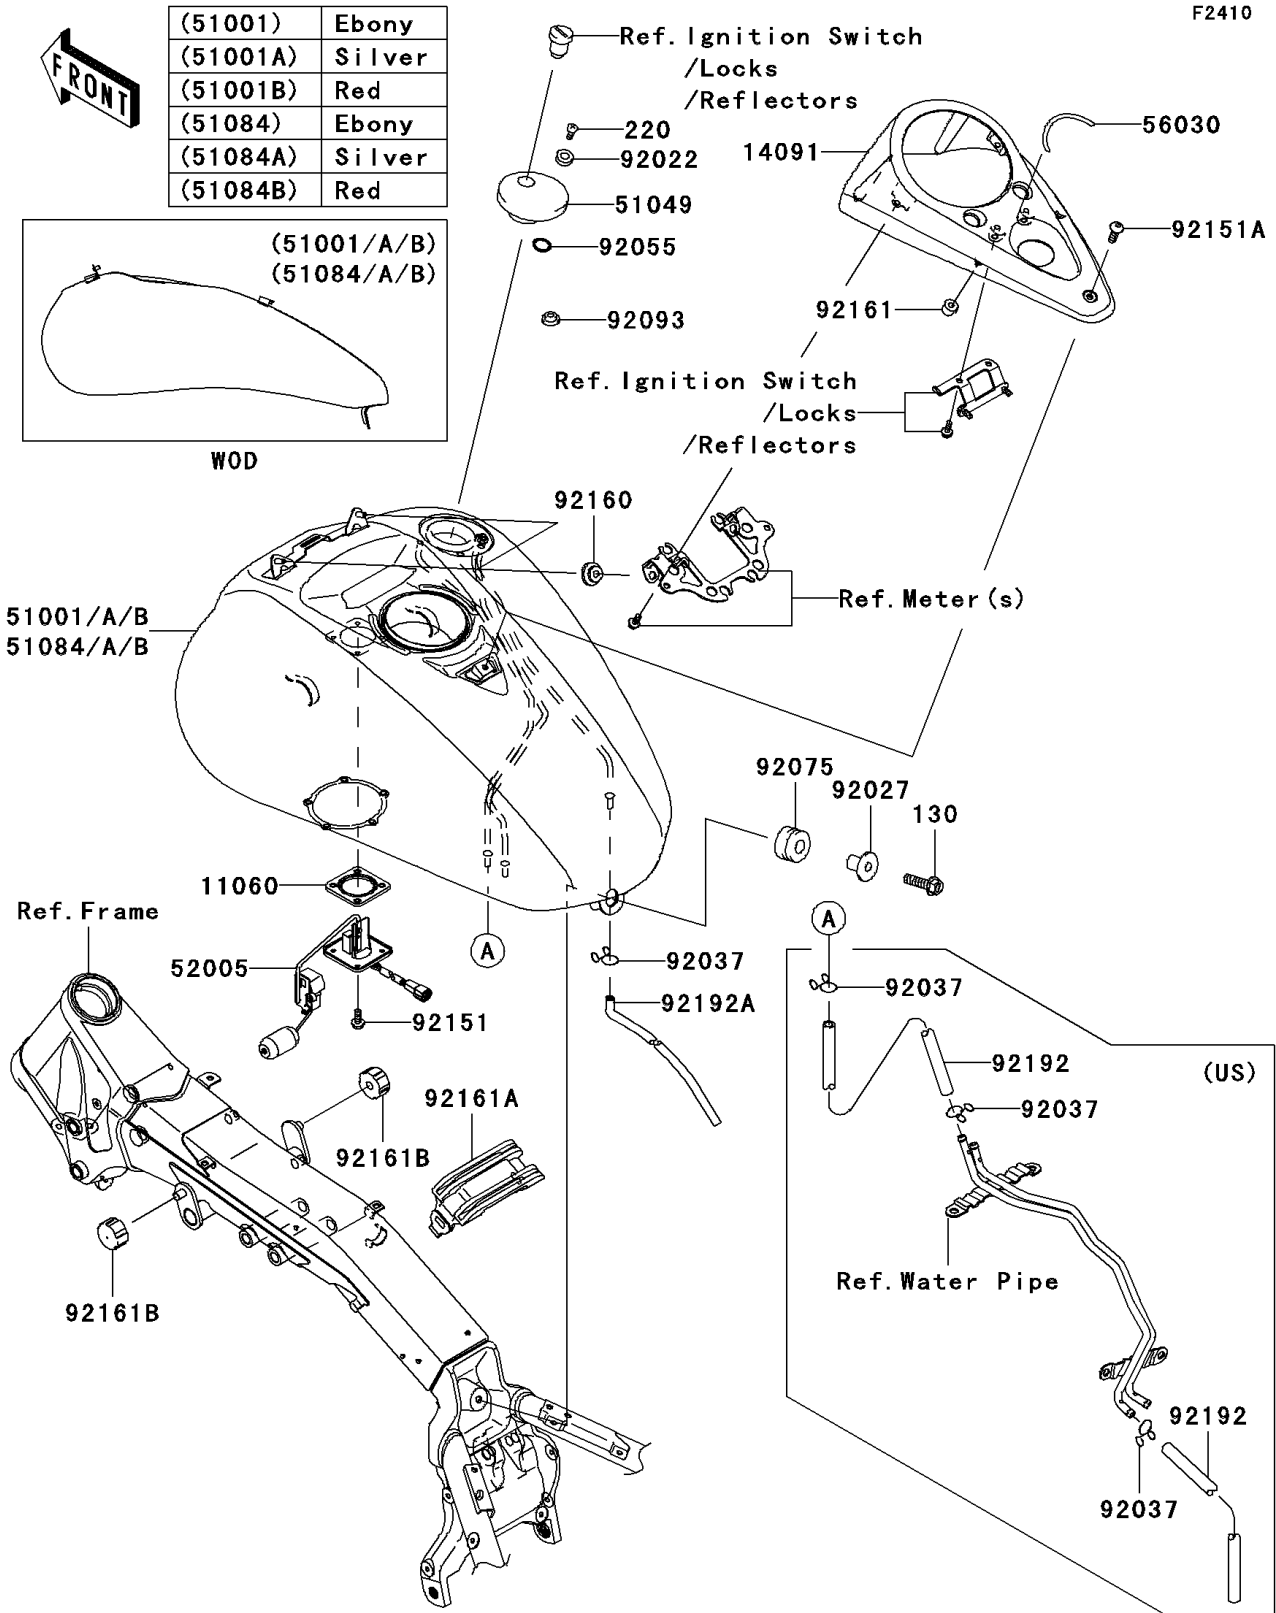

2006 Vulcan 2000 Classic

PARTS DIAGRAM

Fuel Tank

2006 Vulcan 2000 Classic

PARTS LIST

Fuel Tank

ITEM NAME

PART NUMBER

QUANTITY
