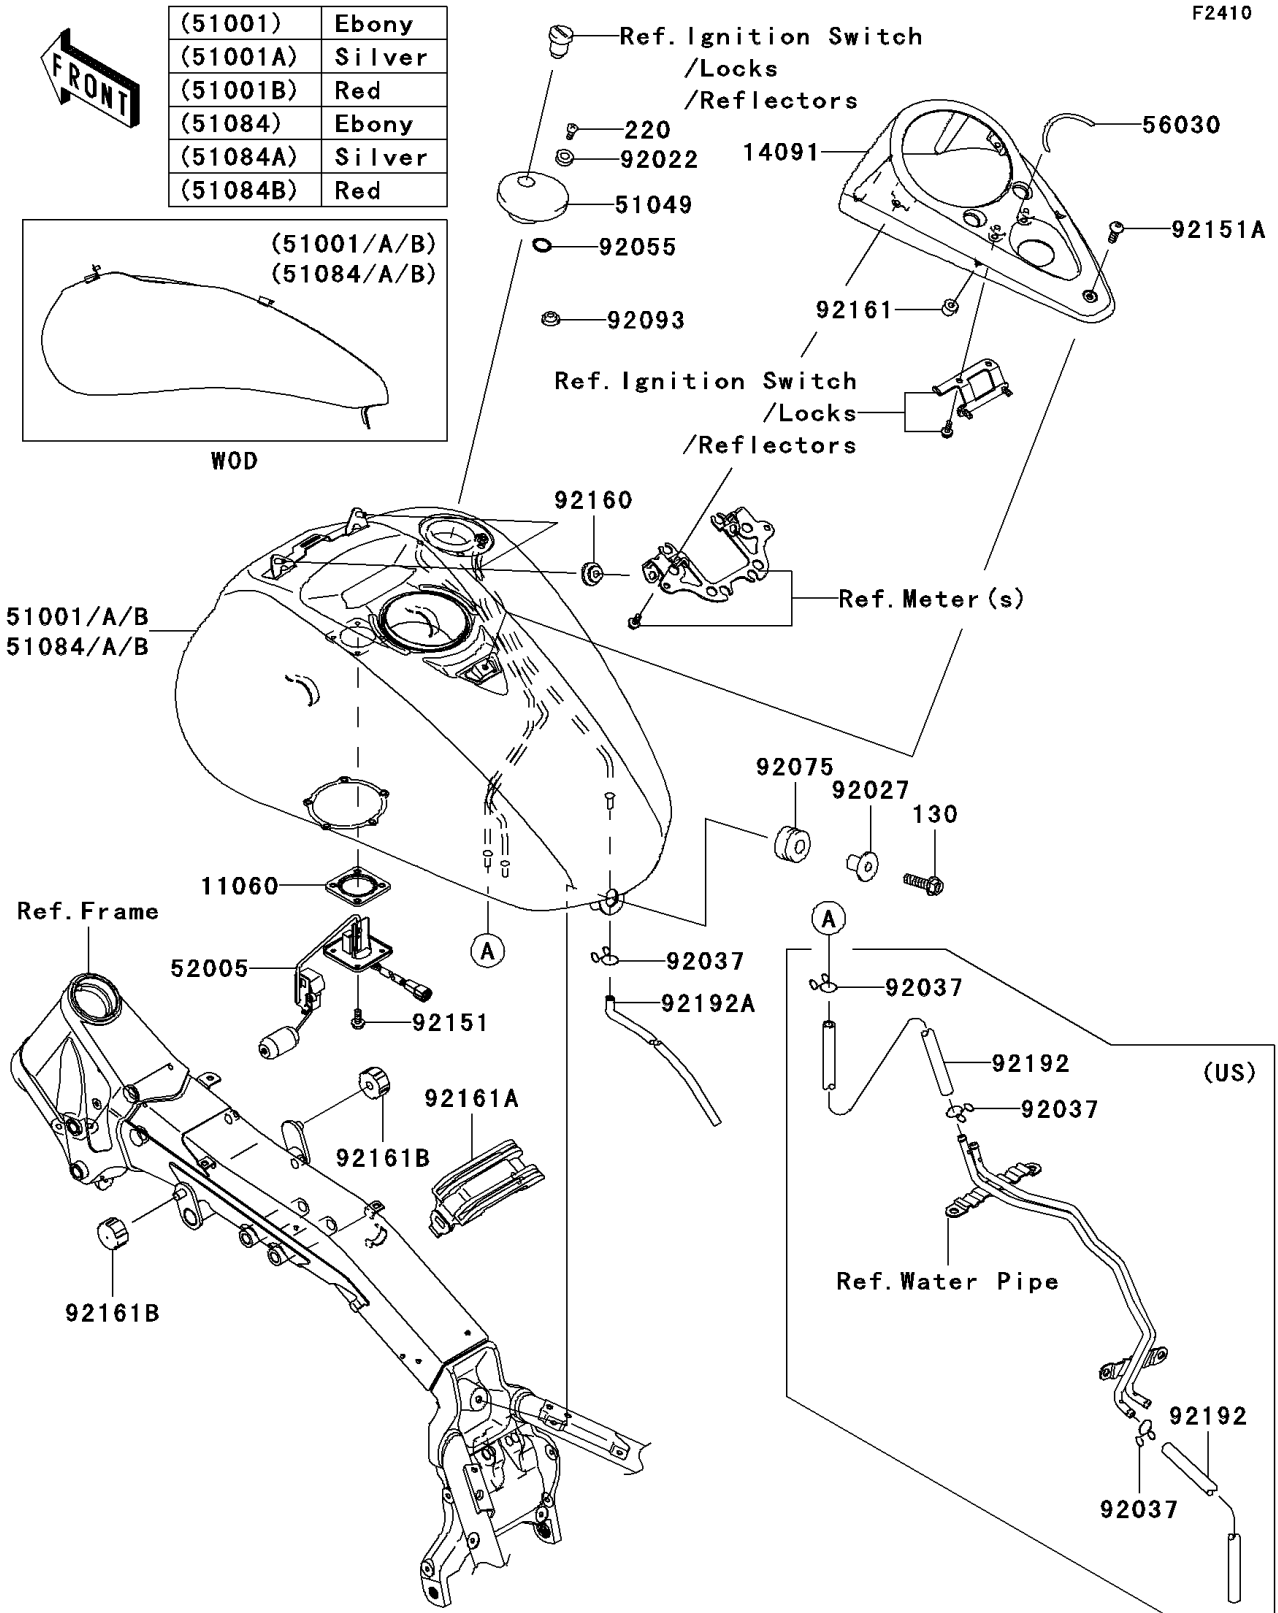

2007 Vulcan 2000 Classic

PARTS DIAGRAM

Fuel Tank

2007 Vulcan 2000 Classic

PARTS LIST

Fuel Tank

ITEM NAME	PART NUMBER	QUANTITY
GASKET,FUEL GAUGE (Ref # 11060)	11060-1952	1
COVER,METER (Ref # 14091)	14091-0530	1
CAP-TANK,FUEL (Ref # 51049)	51049-0003	1
GAUGE,FUEL (Ref # 52005)	52005-0022	1
LABEL,IGNITION SWITCH (Ref # 56030)	56030-0103	1
BOLT-FLANGED,8X30 (Ref # 130)	130H0830	1
SCREW-PAN-CROS,5X10 (Ref # 220)	220D0510	2
WASHER,5.1X10X1.0 (Ref # 92022)	92022-1977	2
COLLAR,L=19.3 (Ref # 92027)	92027-1780	1
RING-O,ID=9 (Ref # 92055)	92055-1552	2
DAMPER (Ref # 92075)	92075-1736	1
SEAL,FUEL TANK CAP (Ref # 92093)	92093-1030	1
BOLT,5X12 (Ref # 92151)	92151-1599	4
BOLT,SOCKET,6X12 (Ref # 92151A)	92151-1940	1
DAMPER (Ref # 92160)	92160-1613	2
DAMPER,METER COVER (Ref # 92161)	92161-0040	4
DAMPER,FUEL TANK,CNT (Ref # 92161A)	92161-0042	1
DAMPER,FUEL TANK (Ref # 92161B)	92161-0293	2
TUBE,DRAIN (Ref # 92192A)	92192-0316	1
TANK-COMP-FUEL,EBONY (Ref # 51001)	51001-0108-H8	1
TANK-COMP-FUEL,C.F.RED (Ref # 51001B)	51001-0150-816	1
TANK-COMP-FUEL,EBONY (Ref # 51084)	51084-5201-H8	1
TANK-COMP-FUEL,C.F.RED (Ref # 51084B)	51084-5201-816	1
CLAMP,TUBE (Ref # 92037)	92037-147	1
CLAMP,TUBE (Ref # 92037)	92037-147	4
TUBE,BLUE (Ref # 92192)	92192-0037	2