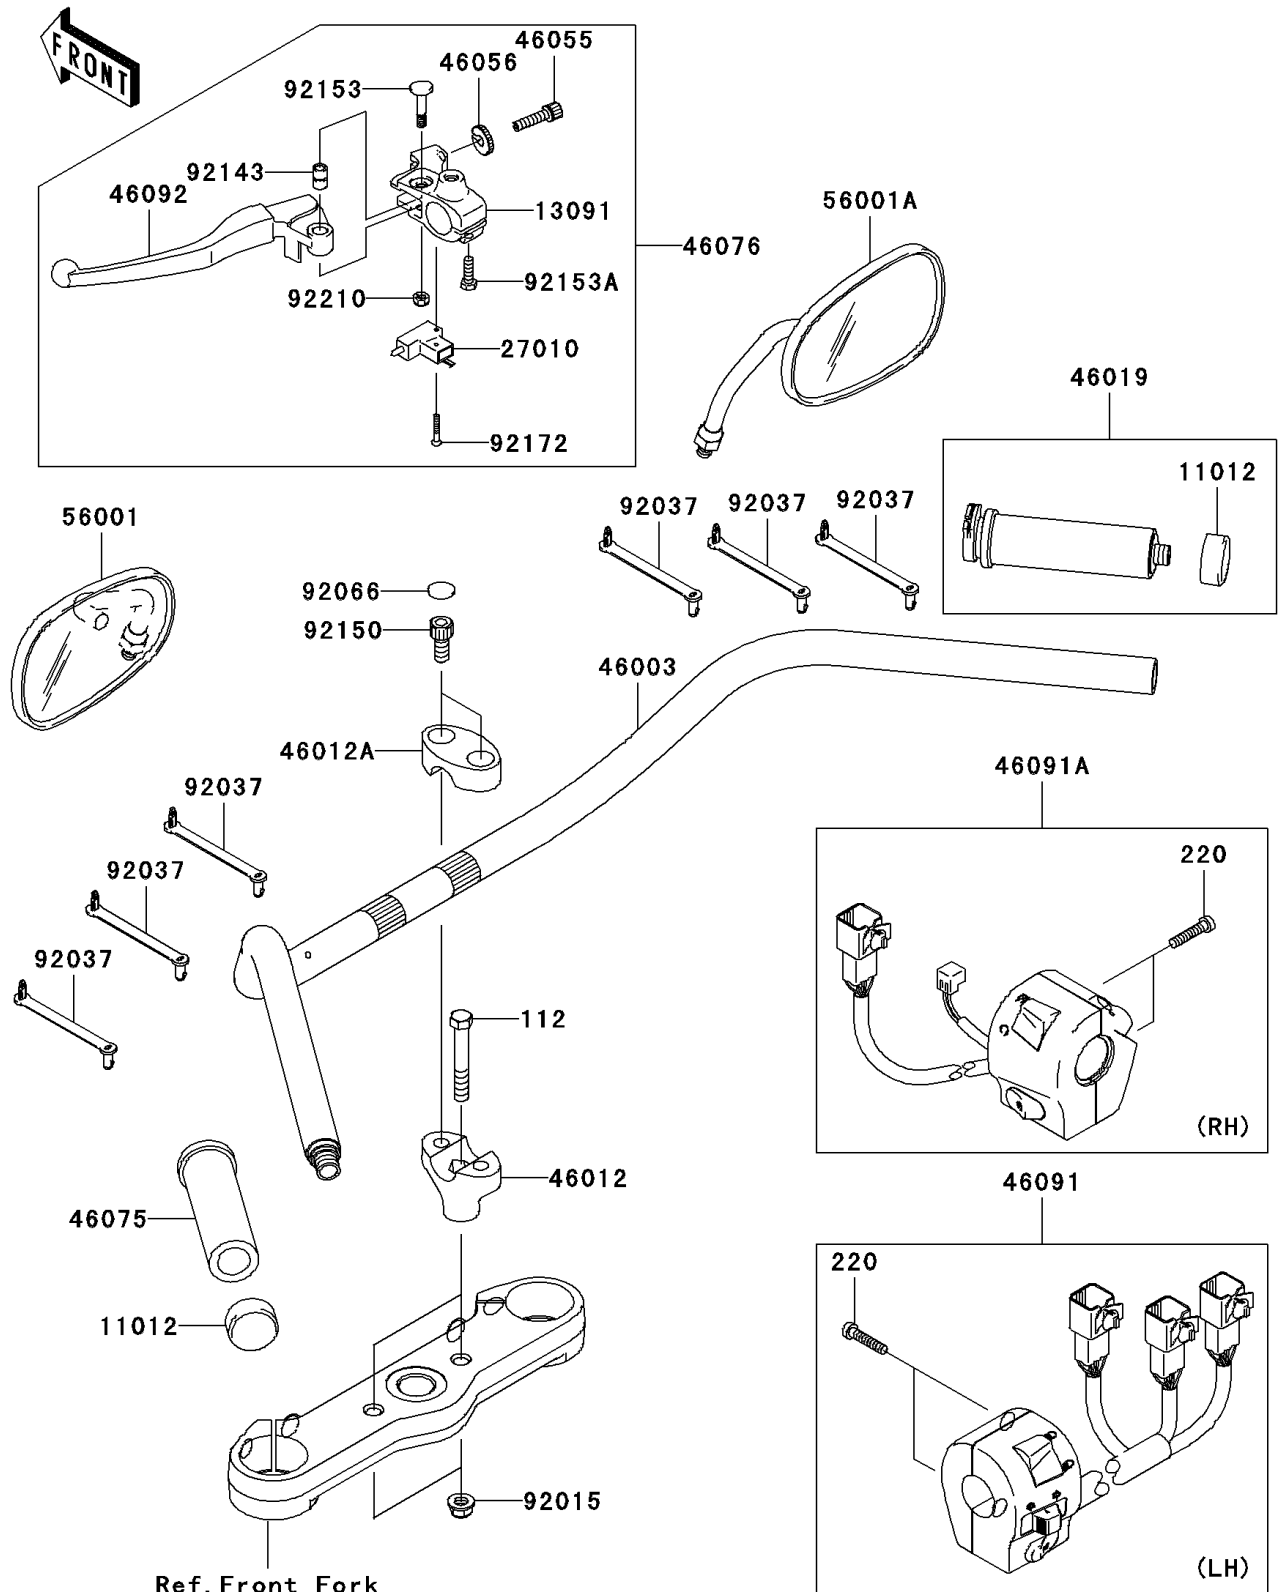

2006 Vulcan 2000 Classic

PARTS DIAGRAM

Handlebar

F2310

2006 Vulcan 2000 Classic

PARTS LIST

Handlebar

ITEM NAME

PART NUMBER

QUANTITY
