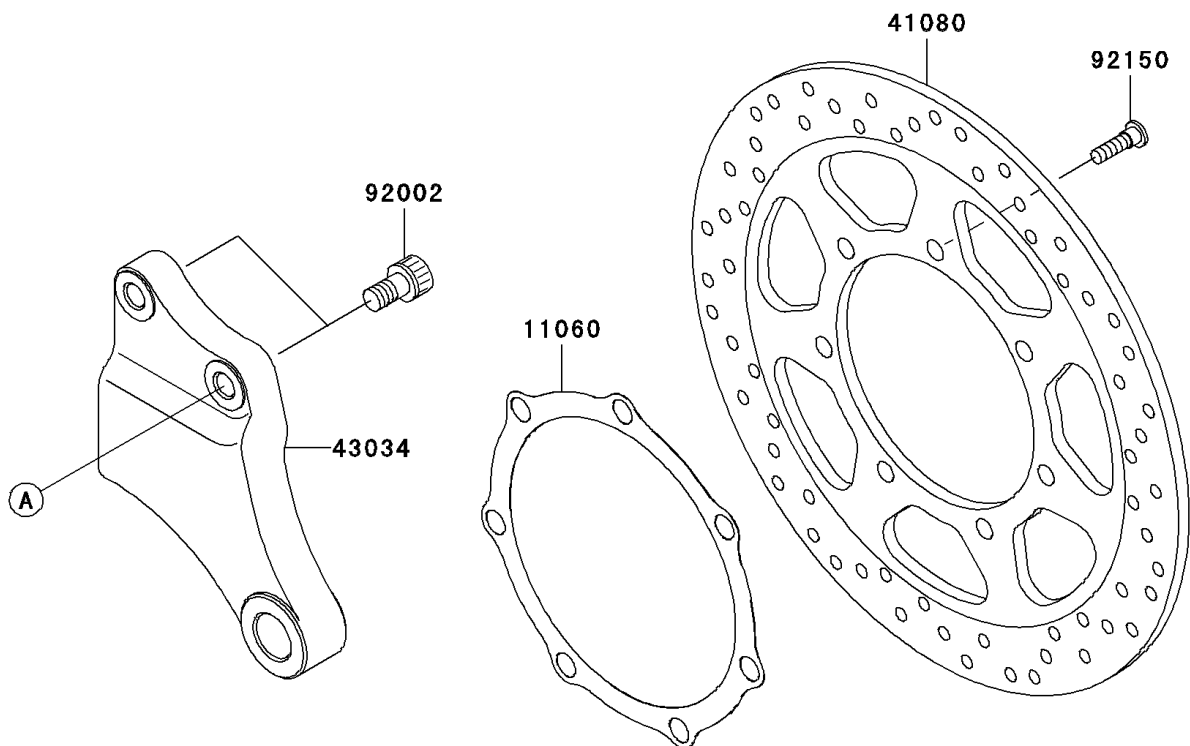

2006 Vulcan 2000 Classic

PARTS DIAGRAM

Rear Brake

2006 Vulcan 2000 Classic

PARTS LIST

Rear Brake

ITEM NAME

PART NUMBER

QUANTITY
