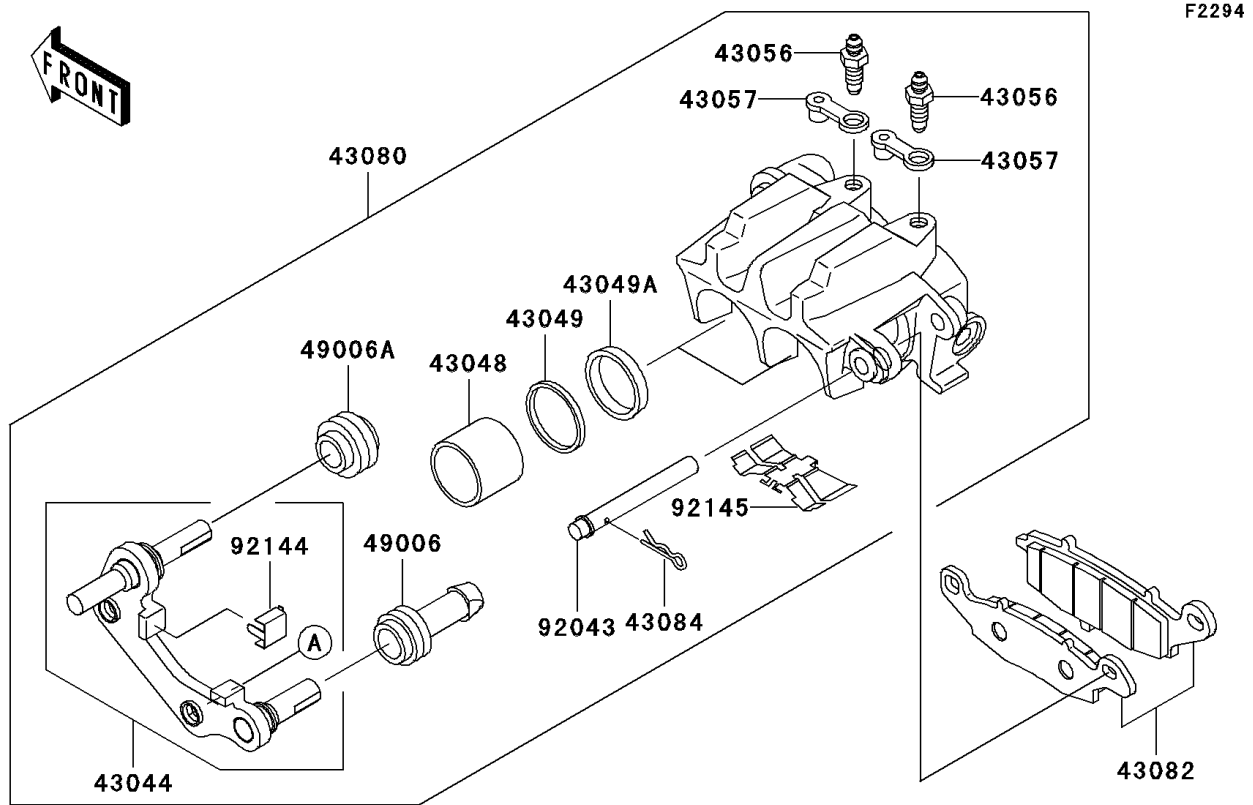

2006 Vulcan 2000 Classic

PARTS DIAGRAM

Rear Brake

2006 Vulcan 2000 Classic

PARTS LIST

Rear Brake

ITEM NAME

PART NUMBER

QUANTITY
