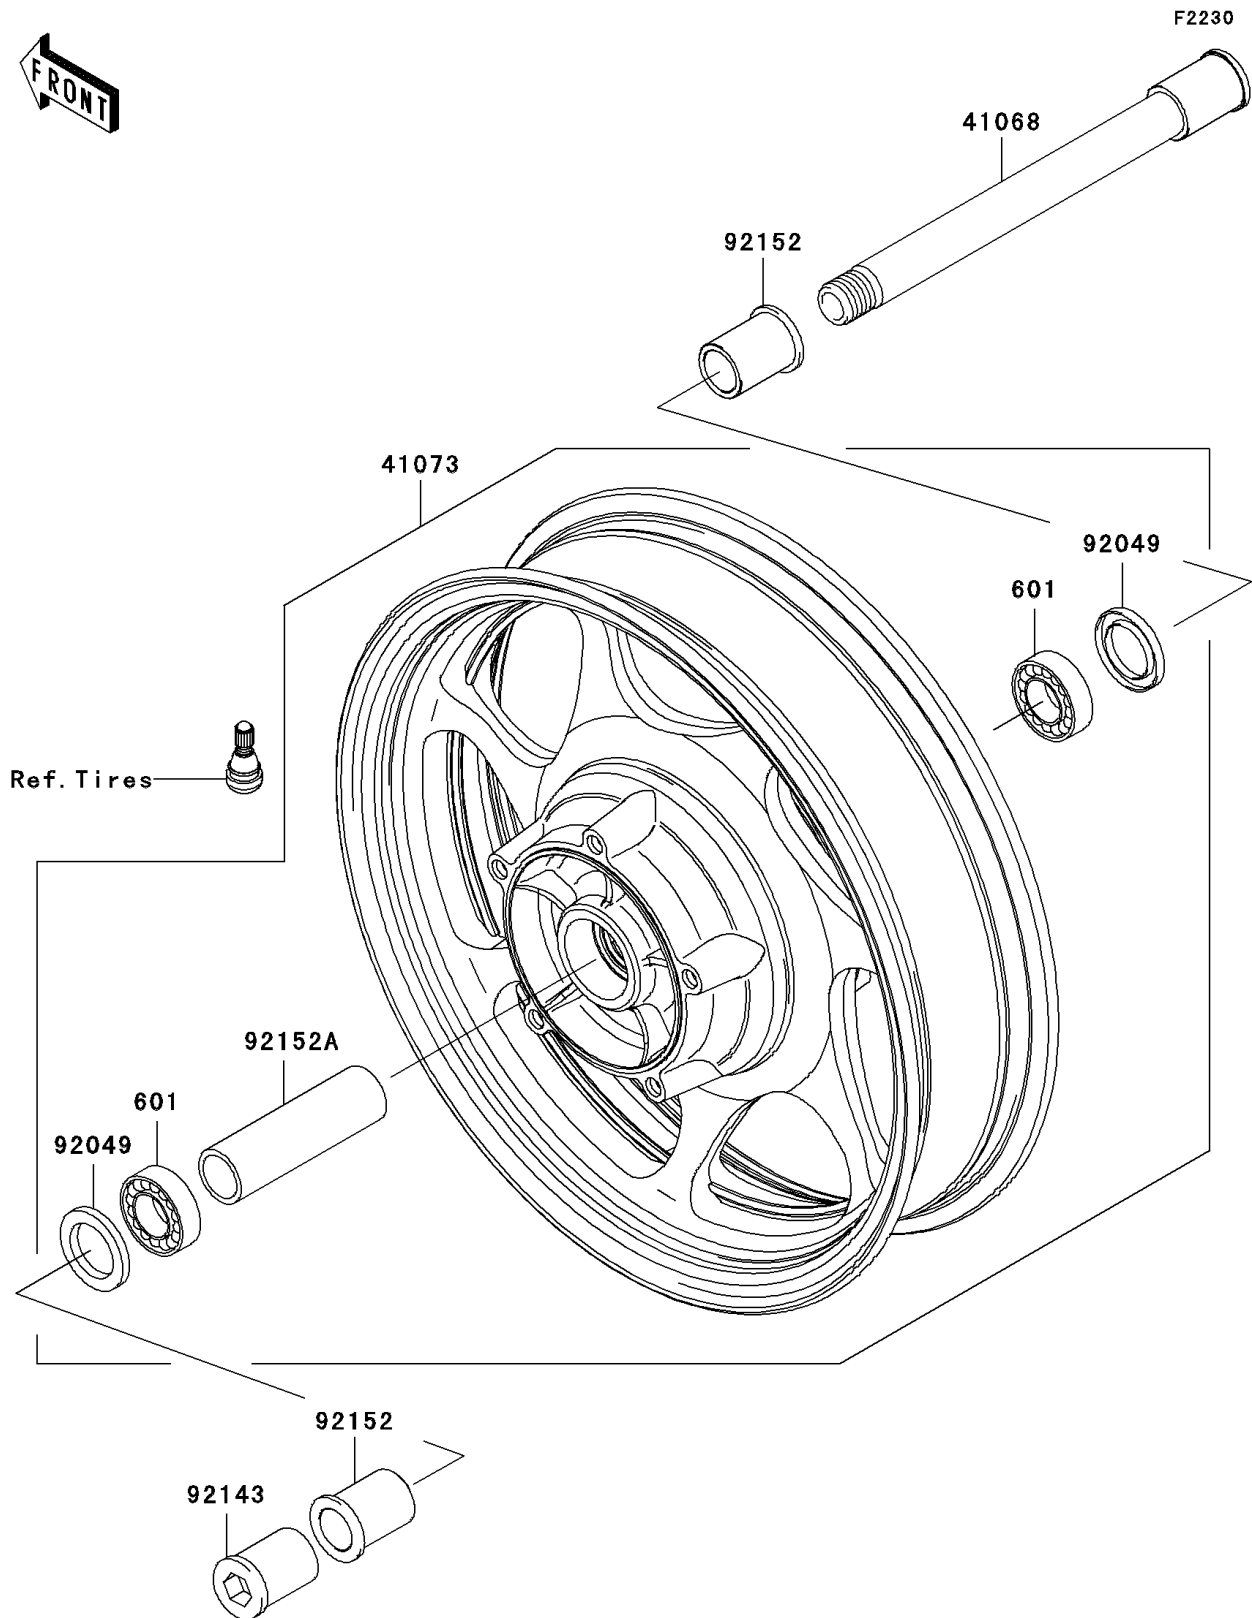

2006 Vulcan 2000 Classic

PARTS DIAGRAM

Front Wheel

2006 Vulcan 2000 Classic

PARTS LIST

Front Wheel

ITEM NAME

PART NUMBER

QUANTITY
