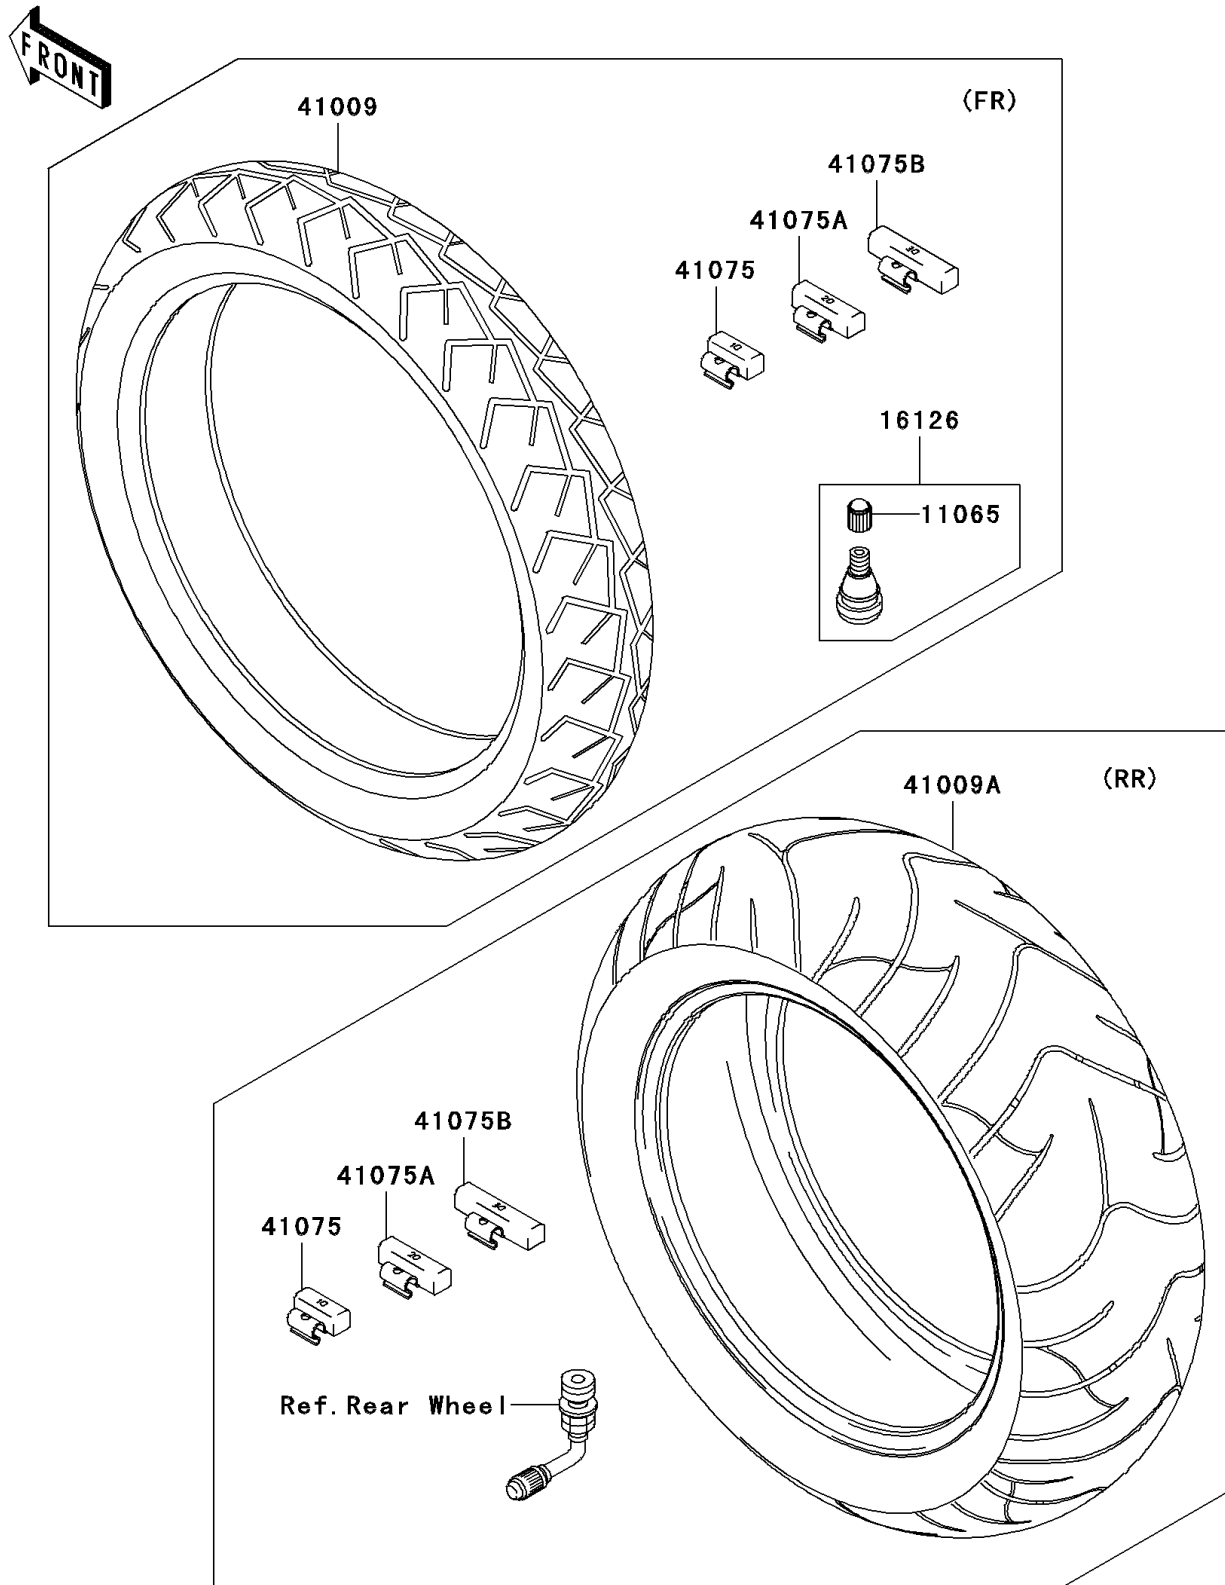

## PARTS DIAGRAM

### Tires

F2210

## PARTS LIST

### Tires

ITEM NAME	PART NUMBER	QUANTITY
CAP (Ref # 11065)	11065-1112	1
VALVE,TIRE (Ref # 16126)	16126-1140	1
TIRE,FR,150/80R16 71V,BT020F(B (Ref # 41009)	41009-0012	1
TIRE,RR,200/60R16 79V,BT020R(B (Ref # 41009A)	41009-0013	1
BALANCER-WHEEL,10G,SILVER (Ref # 41075)	41075-0007	AR
BALANCER-WHEEL,20G,SILVER (Ref # 41075A)	41075-0008	AR
BALANCER-WHEEL,30G,SILVER (Ref # 41075B)	41075-0009	AR