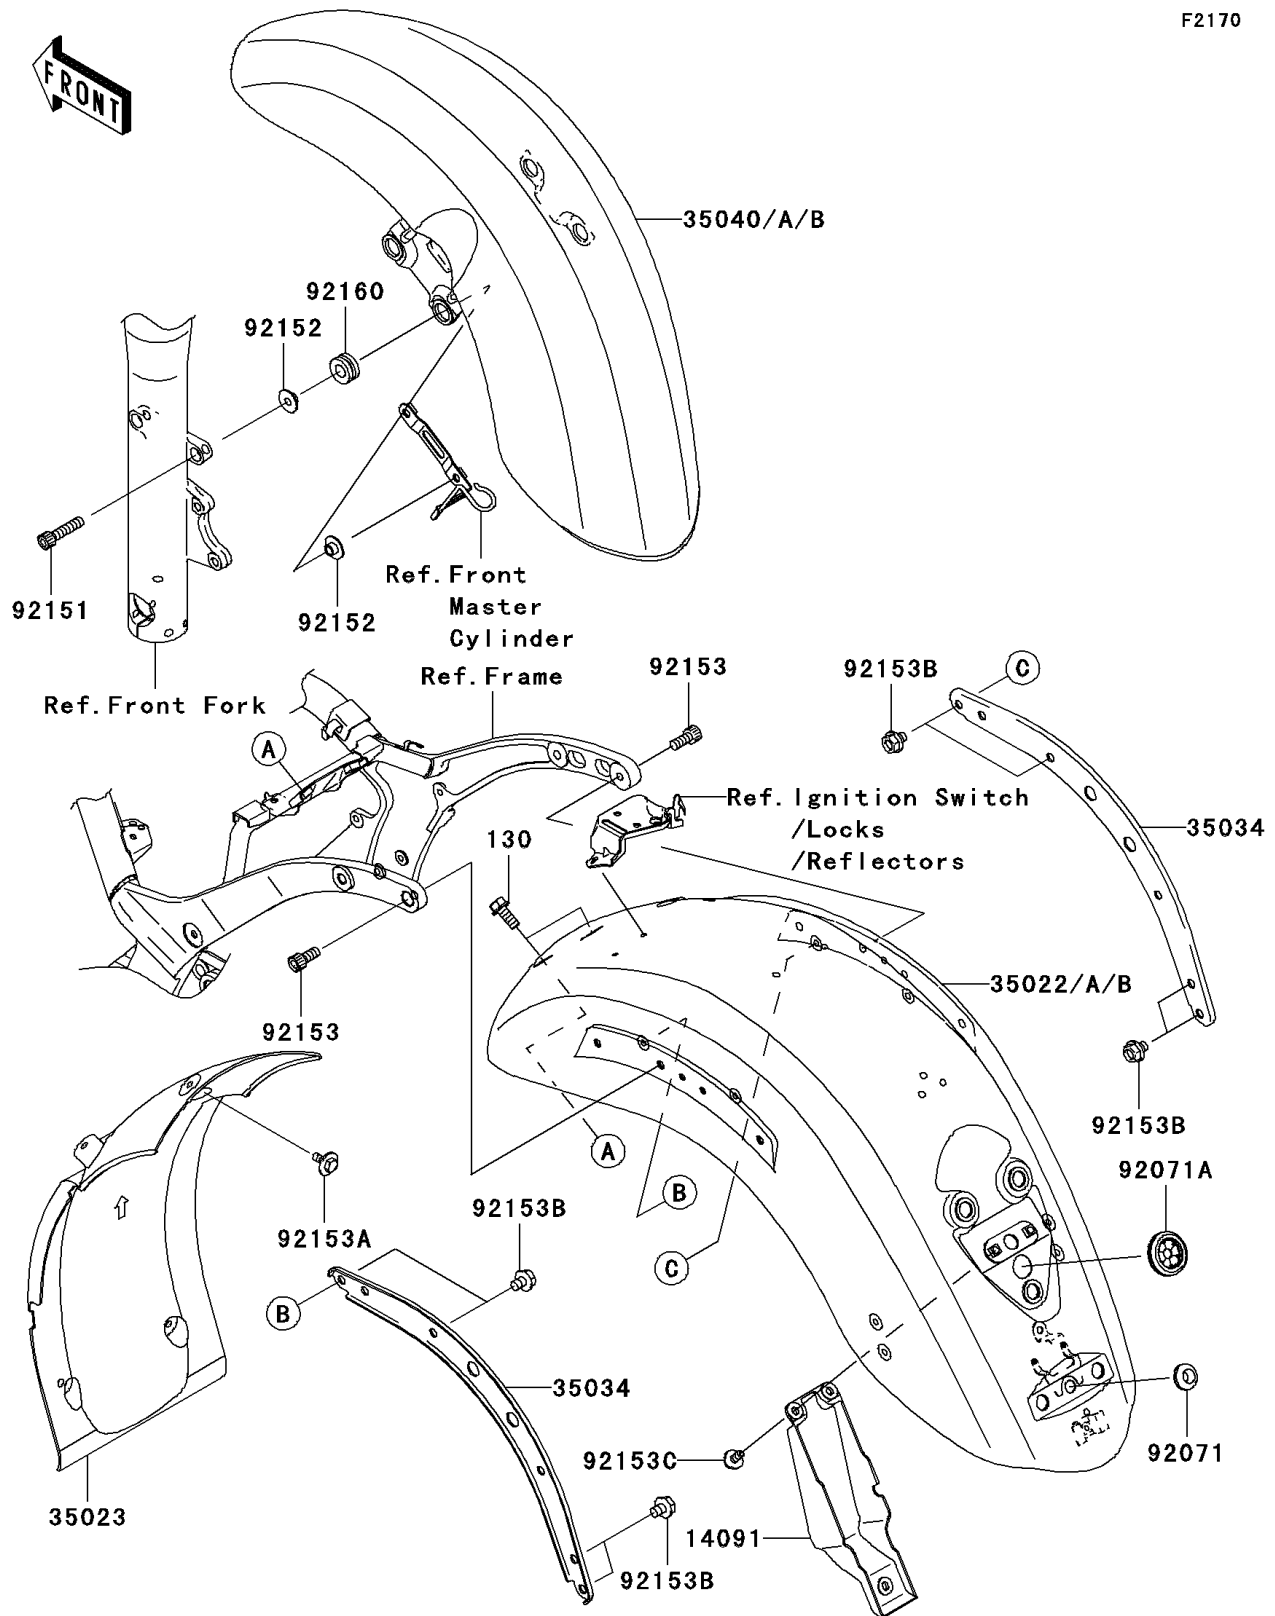

2006 Vulcan 2000 Classic

PARTS DIAGRAM

Fenders

F2170

2006 Vulcan 2000 Classic

PARTS LIST

Fenders

ITEM NAME

PART NUMBER

QUANTITY
