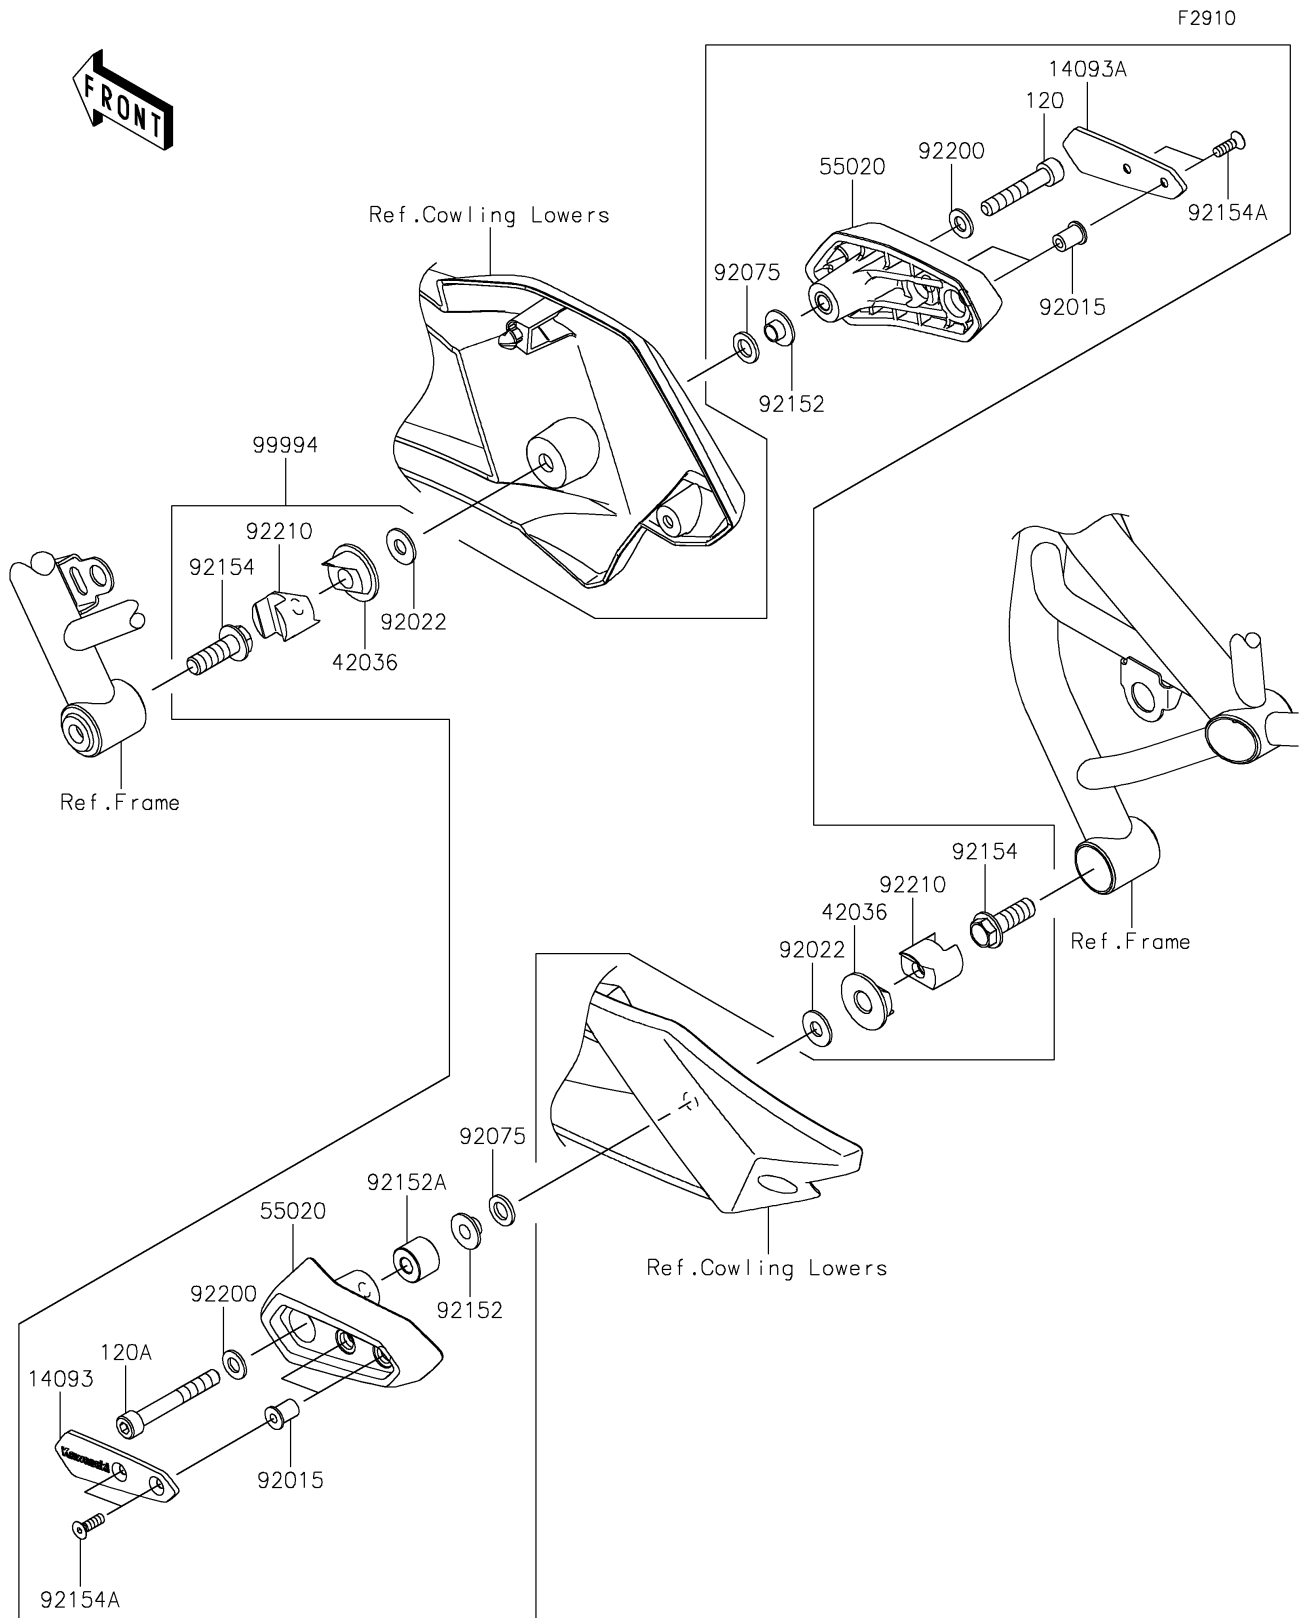

2022 NINJA H2®

PARTS DIAGRAM

Accessory(Slider)

2022 NINJA H2®

PARTS LIST

Accessory(Slider)

ITEM NAME	PART NUMBER	QUANTITY
COVER,SLIDER,LH (Ref # 14093)	14093-0350	1
COVER,SLIDER,RH (Ref # 14093A)	14093-0351	1
SLEEVE,11X32X17.5 (Ref # 42036)	42036-0765	2
GUARD (Ref # 55020)	55020-1997	2
NUT,WELL,5MM (Ref # 92015)	92015-1757	4
WASHER,8.5X20X1.6,BLACK (Ref # 92022)	92022-1317	2
DAMPER (Ref # 92075)	92075-1564	2
COLLAR,8.1X20X7.5 (Ref # 92152)	92152-1980	2
COLLAR (Ref # 92152A)	92152-1990	1
BOLT,FLANGED,10X30 (Ref # 92154)	92154-0543	2
BOLT,SOCKET,5X16 (Ref # 92154A)	92154-1014	4
WASHER,8.4X16X1.6 (Ref # 92200)	92200-0807	2
NUT,8MM (Ref # 92210)	92210-1421	2
KIT-ACCESSORY,SLIDER (Ref # 99994)	99994-0919	1
BOLT-SOCKET,8X45 (Ref # 120)	120CA0845	1
BOLT-SOCKET,8X60 (Ref # 120A)	120CA0860	1