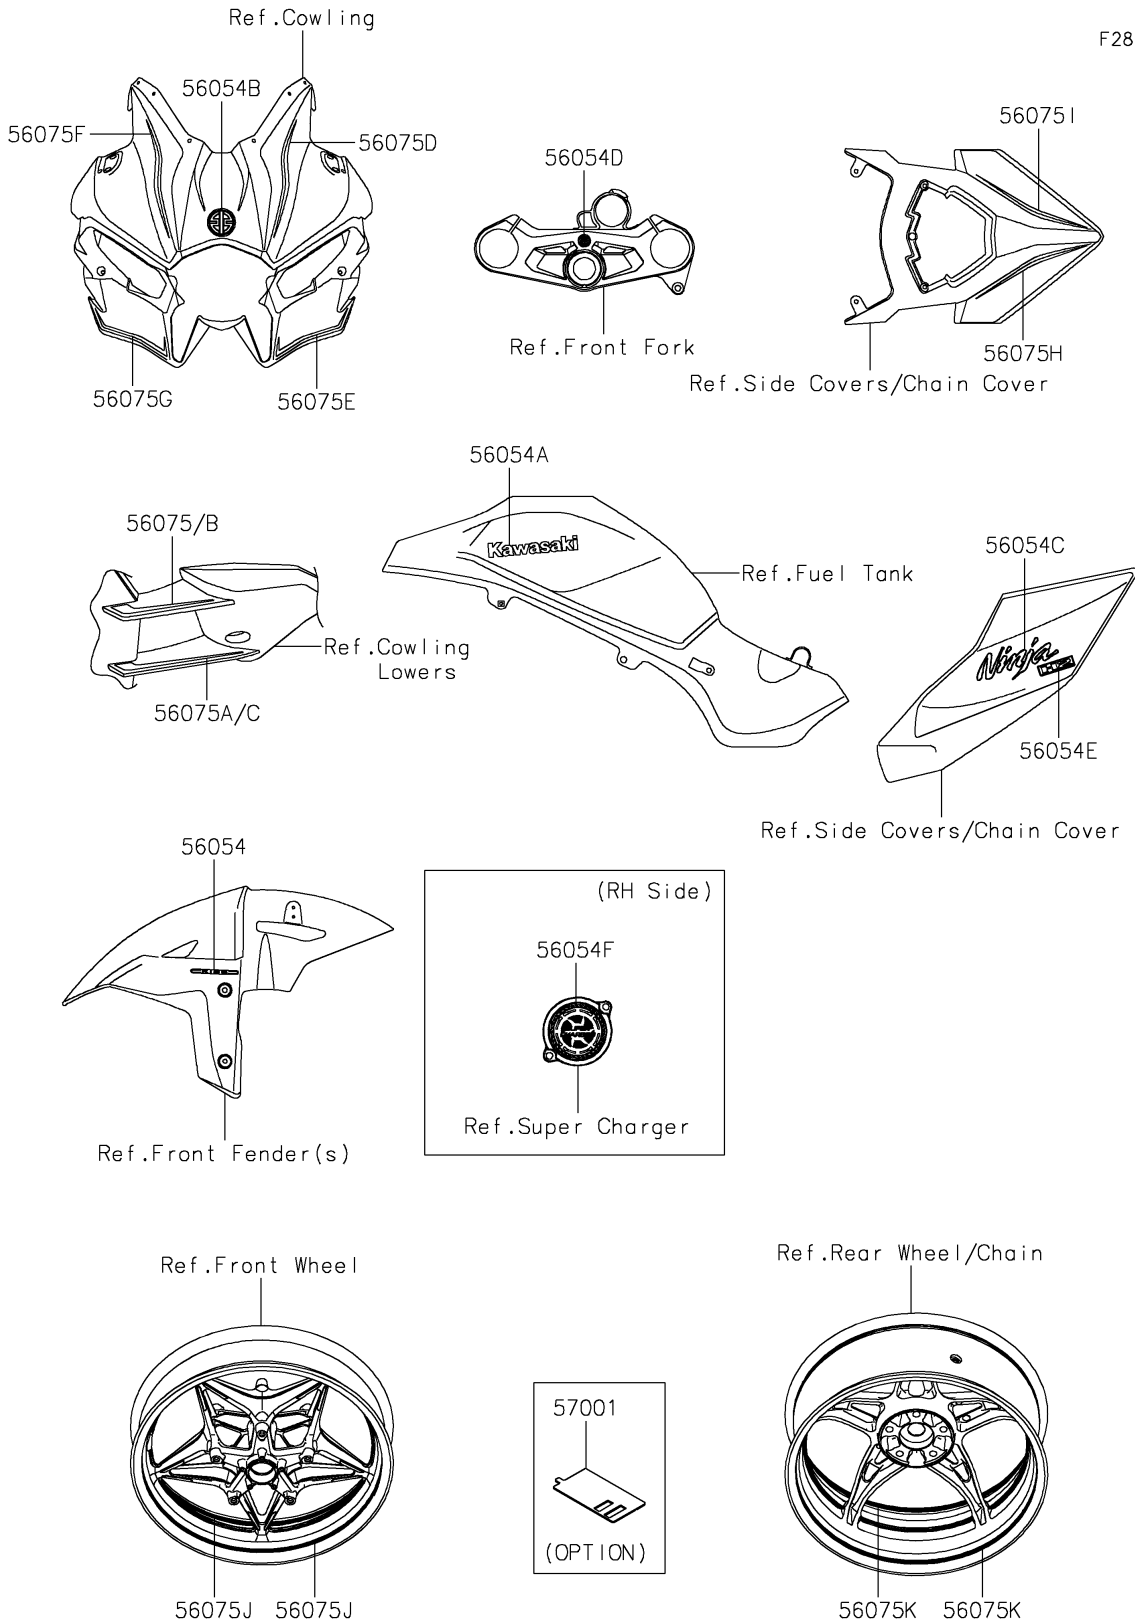

2023 Ninja H2[®]

PARTS DIAGRAM

Decals(JNFNN/JNFNL/JPFNN/JPFNL)

F2861

2023 Ninja H2[®]

PARTS LIST

Decals(JNFNN/JNFNL/JPFNN/JPFNL)

ITEM NAME

PART NUMBER

QUANTITY
