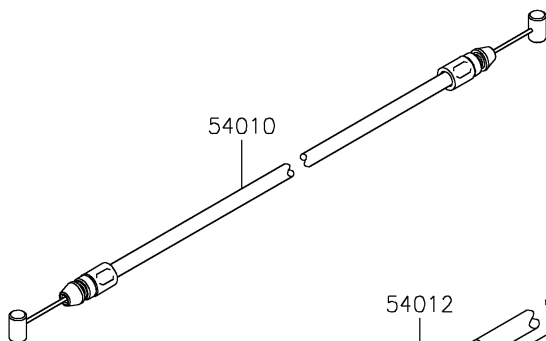

2022 NINJA H2[®]

PARTS DIAGRAM

Cables

F2540

Ref. Hand lebar

92173

Ref. Hand lebar

54010

54012

2022 NINJA H2[®]

PARTS LIST

Cables

Kawasaki

Let the Good Times Roll[®]

ITEM NAME

PART NUMBER