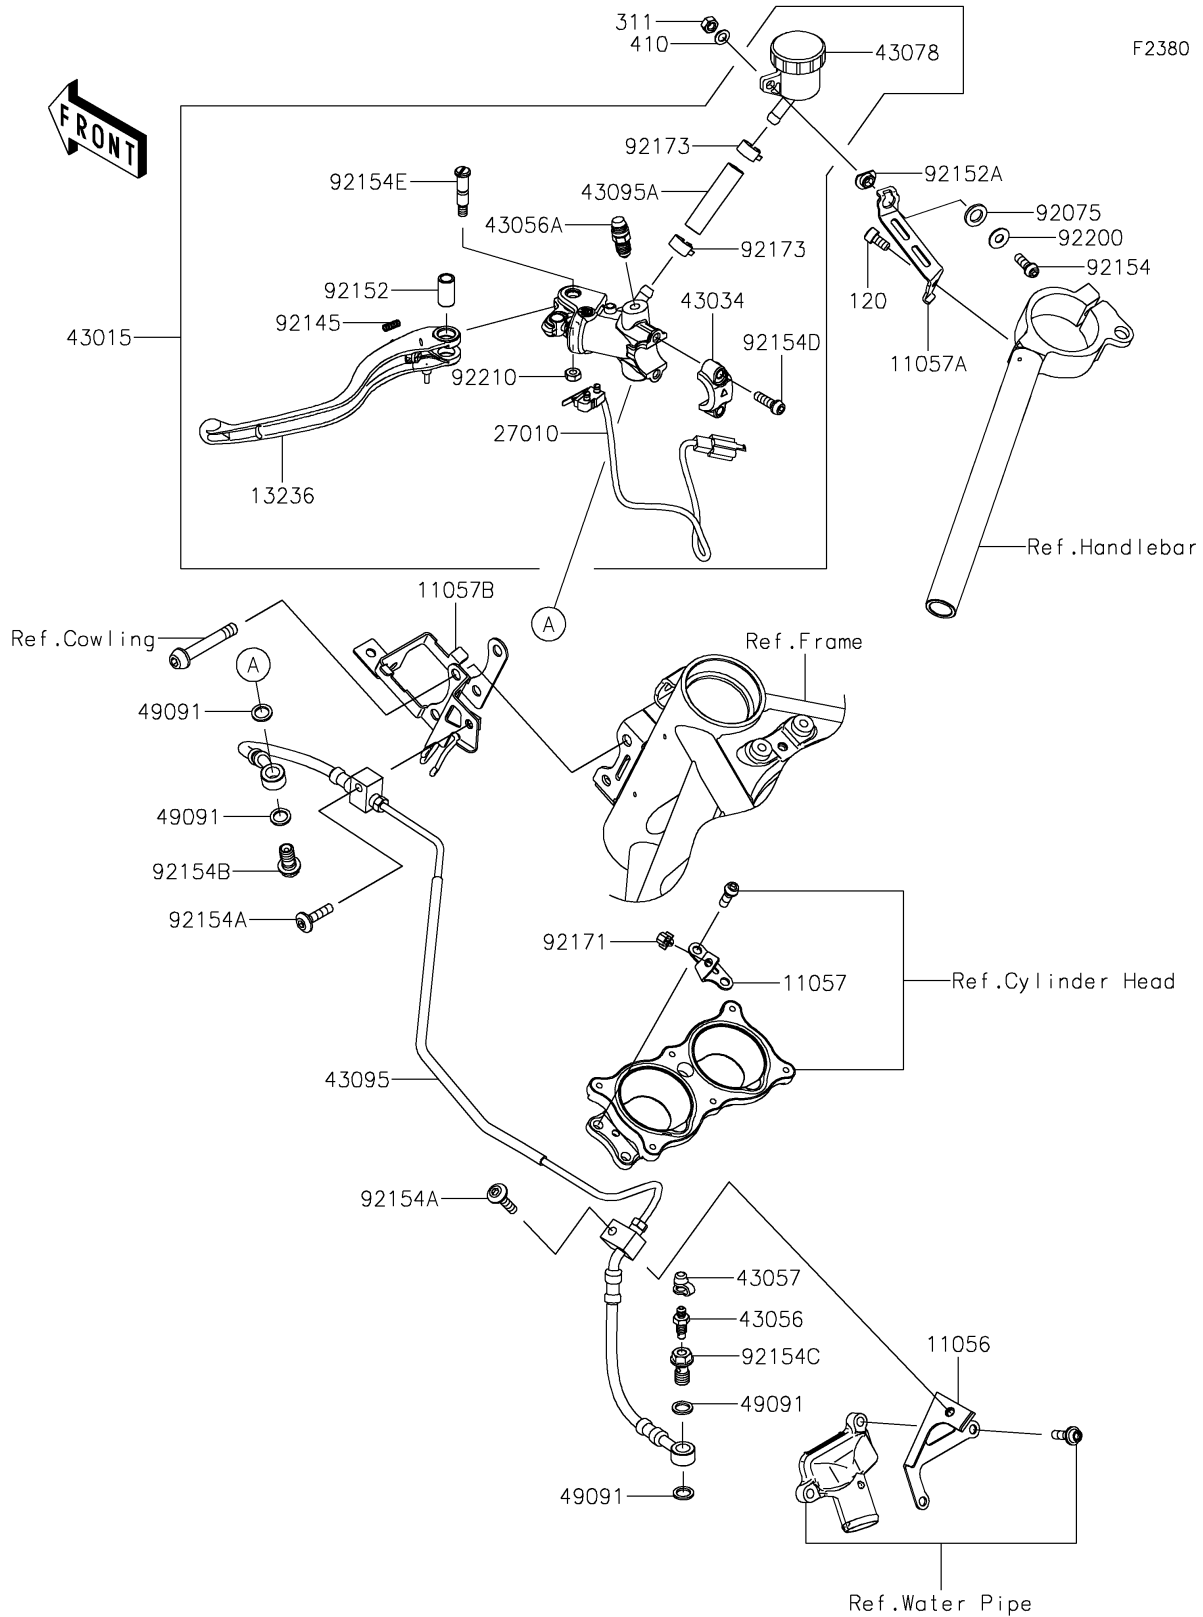

2023 Ninja H2[®]

PARTS DIAGRAM

Clutch Master Cylinder

2023 Ninja H2[®]

PARTS LIST

Clutch Master Cylinder

ITEM NAME

PART NUMBER

QUANTITY
