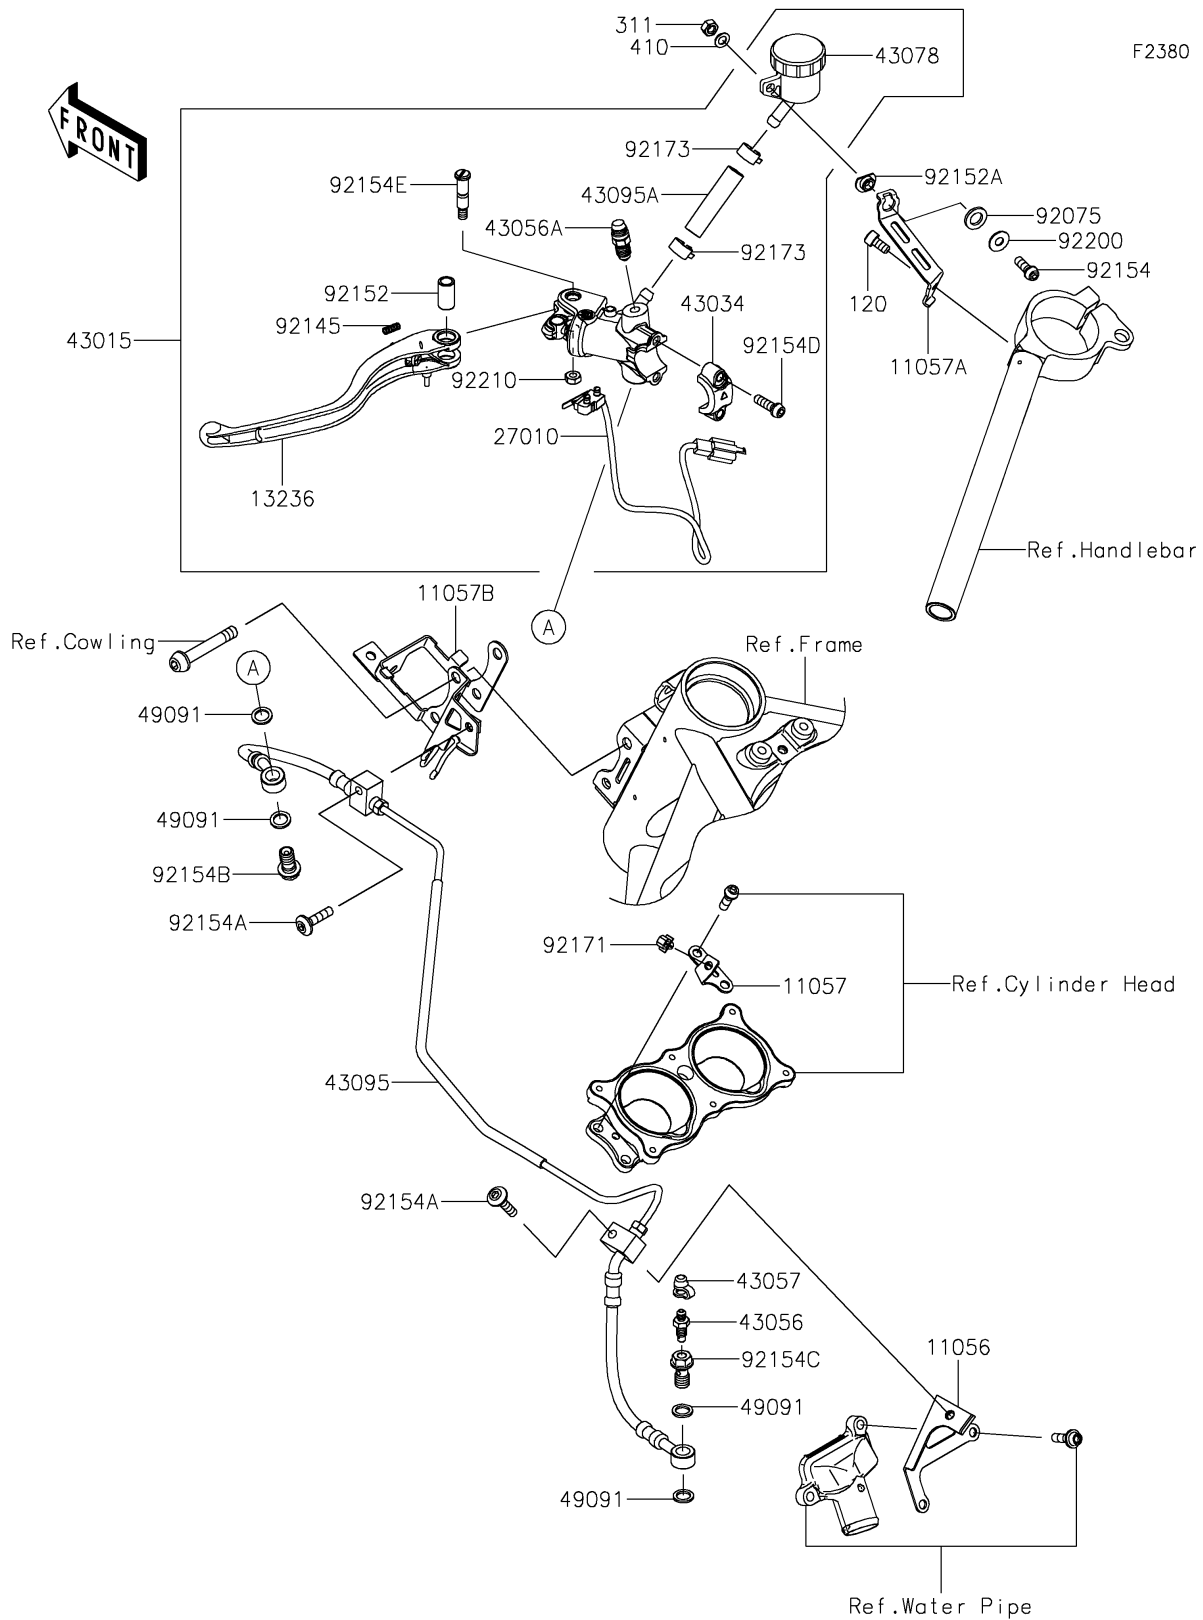

2022 NINJA H2[®]

PARTS DIAGRAM

Clutch Master Cylinder

2022 NINJA H2[®]

PARTS LIST

Clutch Master Cylinder

ITEM NAME

PART NUMBER

QUANTITY
