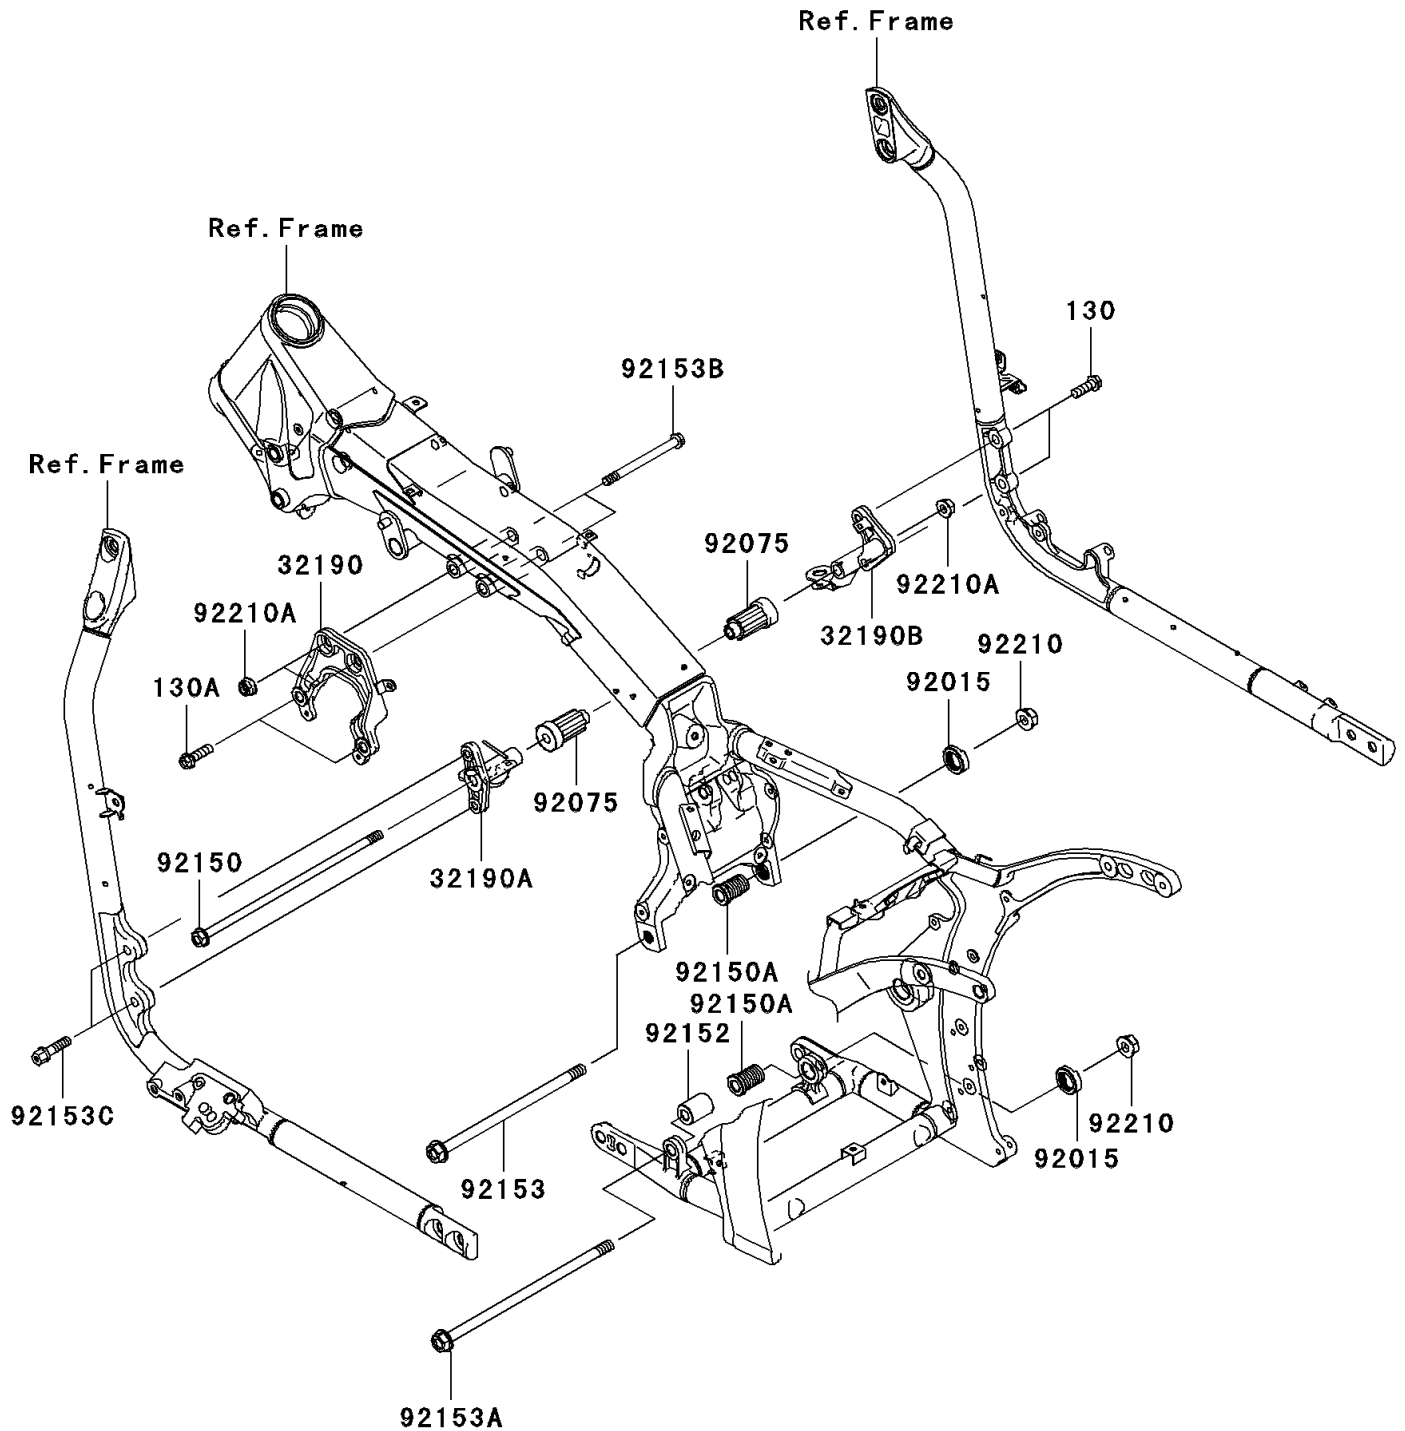

2006 Vulcan 2000 Classic

PARTS DIAGRAM

Engine Mount

F2122

2006 Vulcan 2000 Classic

PARTS LIST

Engine Mount

ITEM NAME

PART NUMBER

QUANTITY
