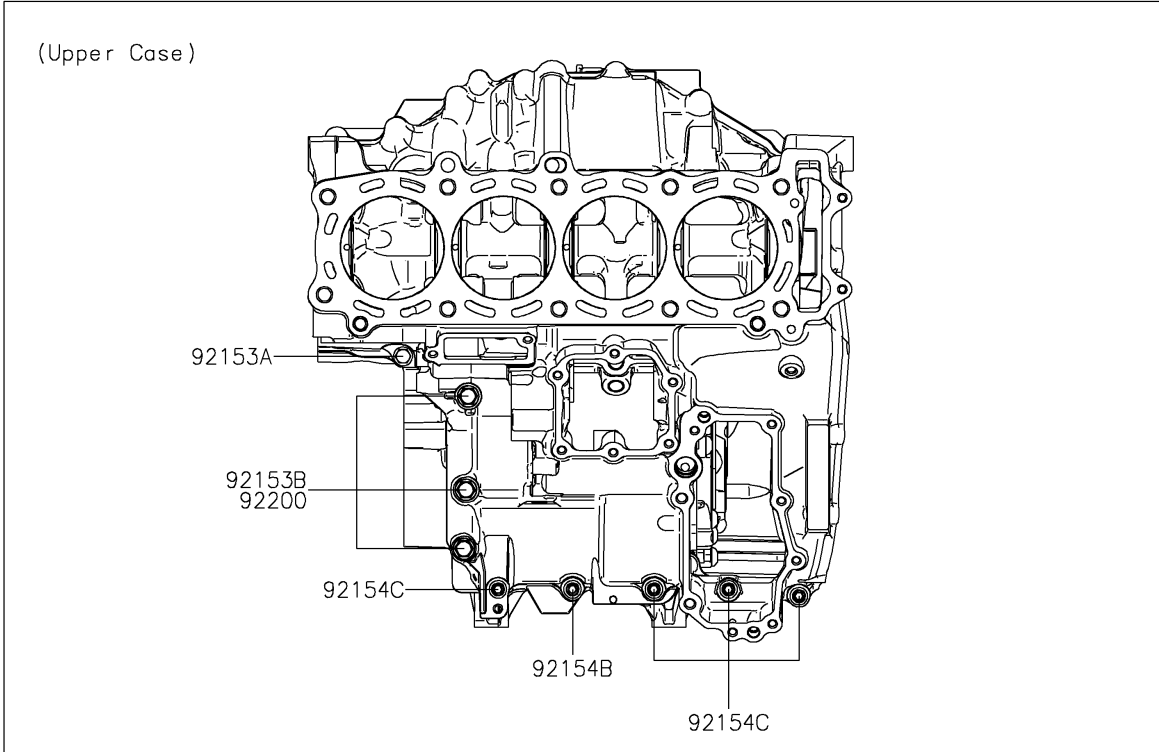

2022 NINJA H2[®]

PARTS DIAGRAM

Crankcase Bolt Pattern

E1412

2022 NINJA H2®

PARTS LIST

Crankcase Bolt Pattern

Kawasaki

Let the Good Times Roll®

ITEM NAME

PART NUMBER

QUANTITY
