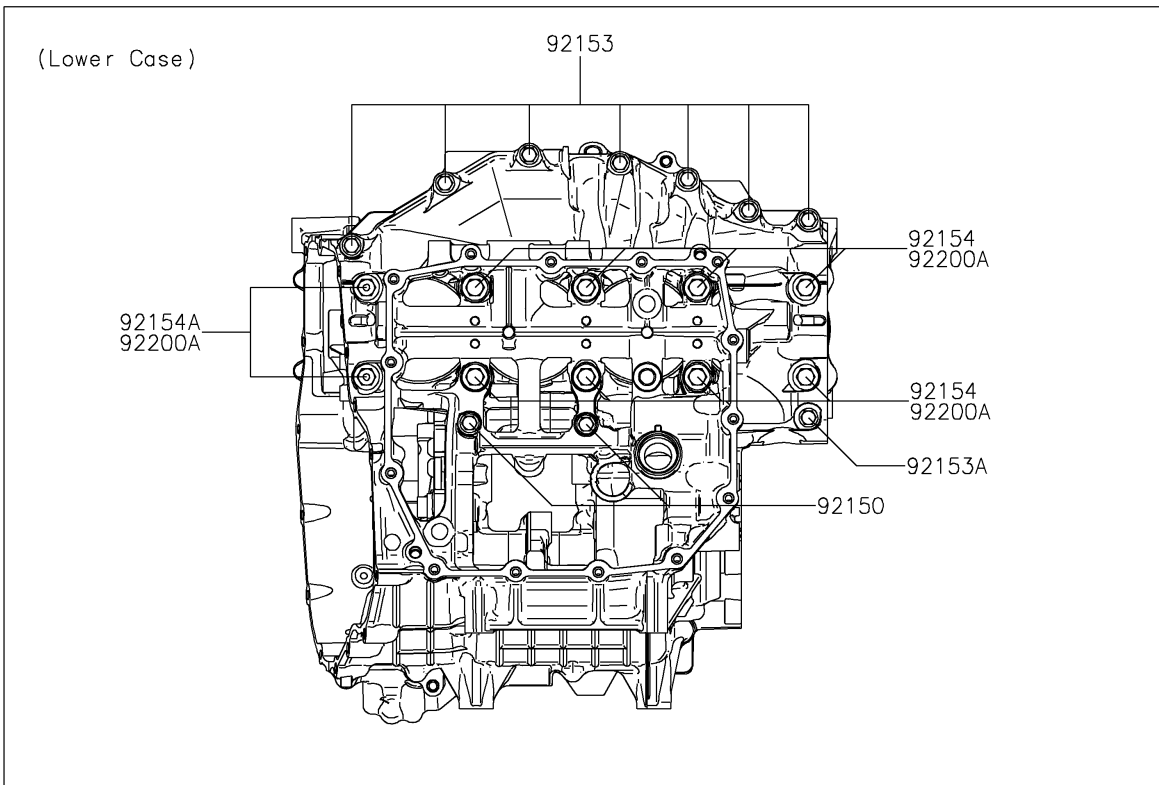

2022 NINJA H2[®]

PARTS DIAGRAM

Crankcase Bolt Pattern

E1412

2022 NINJA H2®

PARTS LIST

Crankcase Bolt Pattern

Kawasaki

Let the Good Times Roll®

ITEM NAME

PART NUMBER

QUANTITY
