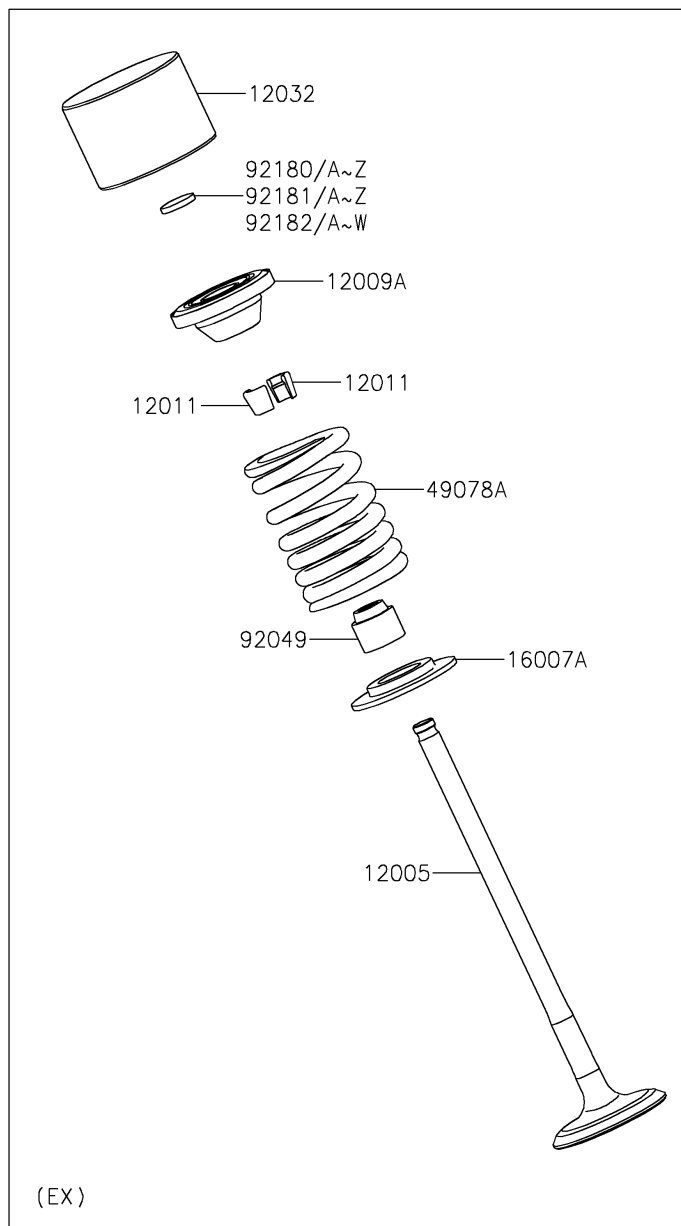

2023 Ninja H2[®]

PARTS DIAGRAM

Valve(s)

E1210

2023 Ninja H2®

PARTS LIST

Valve(s)

ITEM NAME

PART NUMBER

QUANTITY
