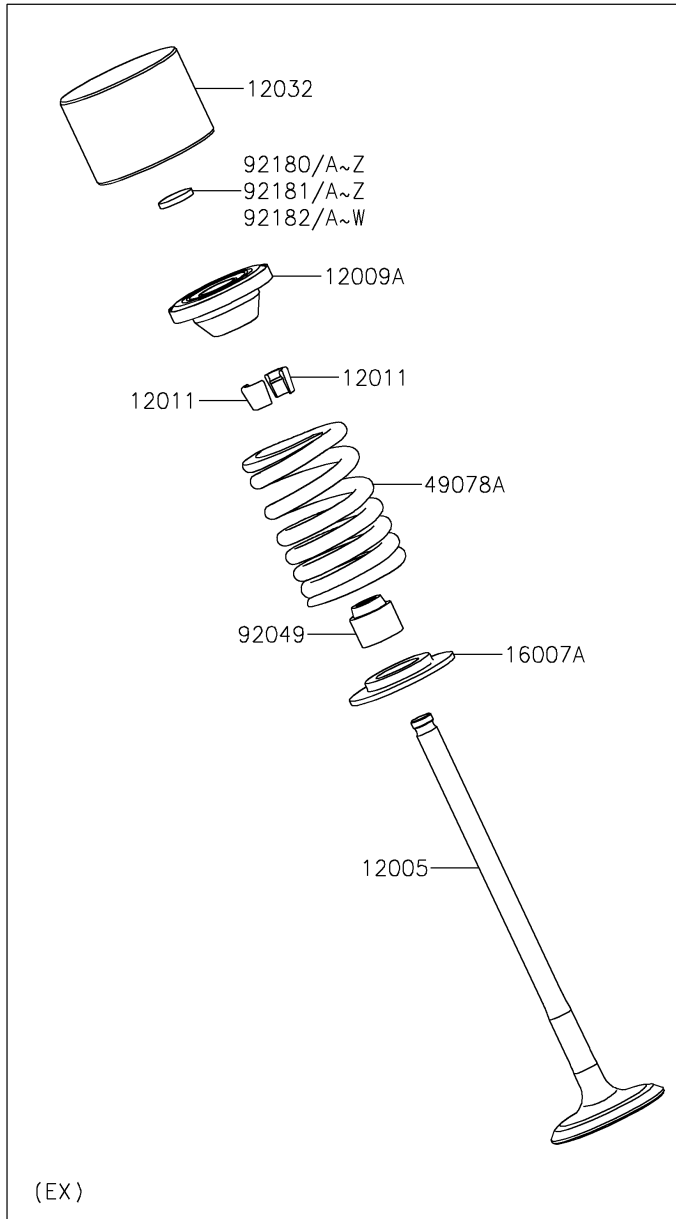

2022 NINJA H2[®]

PARTS DIAGRAM

Valve(s)

E1210

2022 NINJA H2[®]

PARTS LIST

Valve(s)

ITEM NAME

PART NUMBER

QUANTITY
