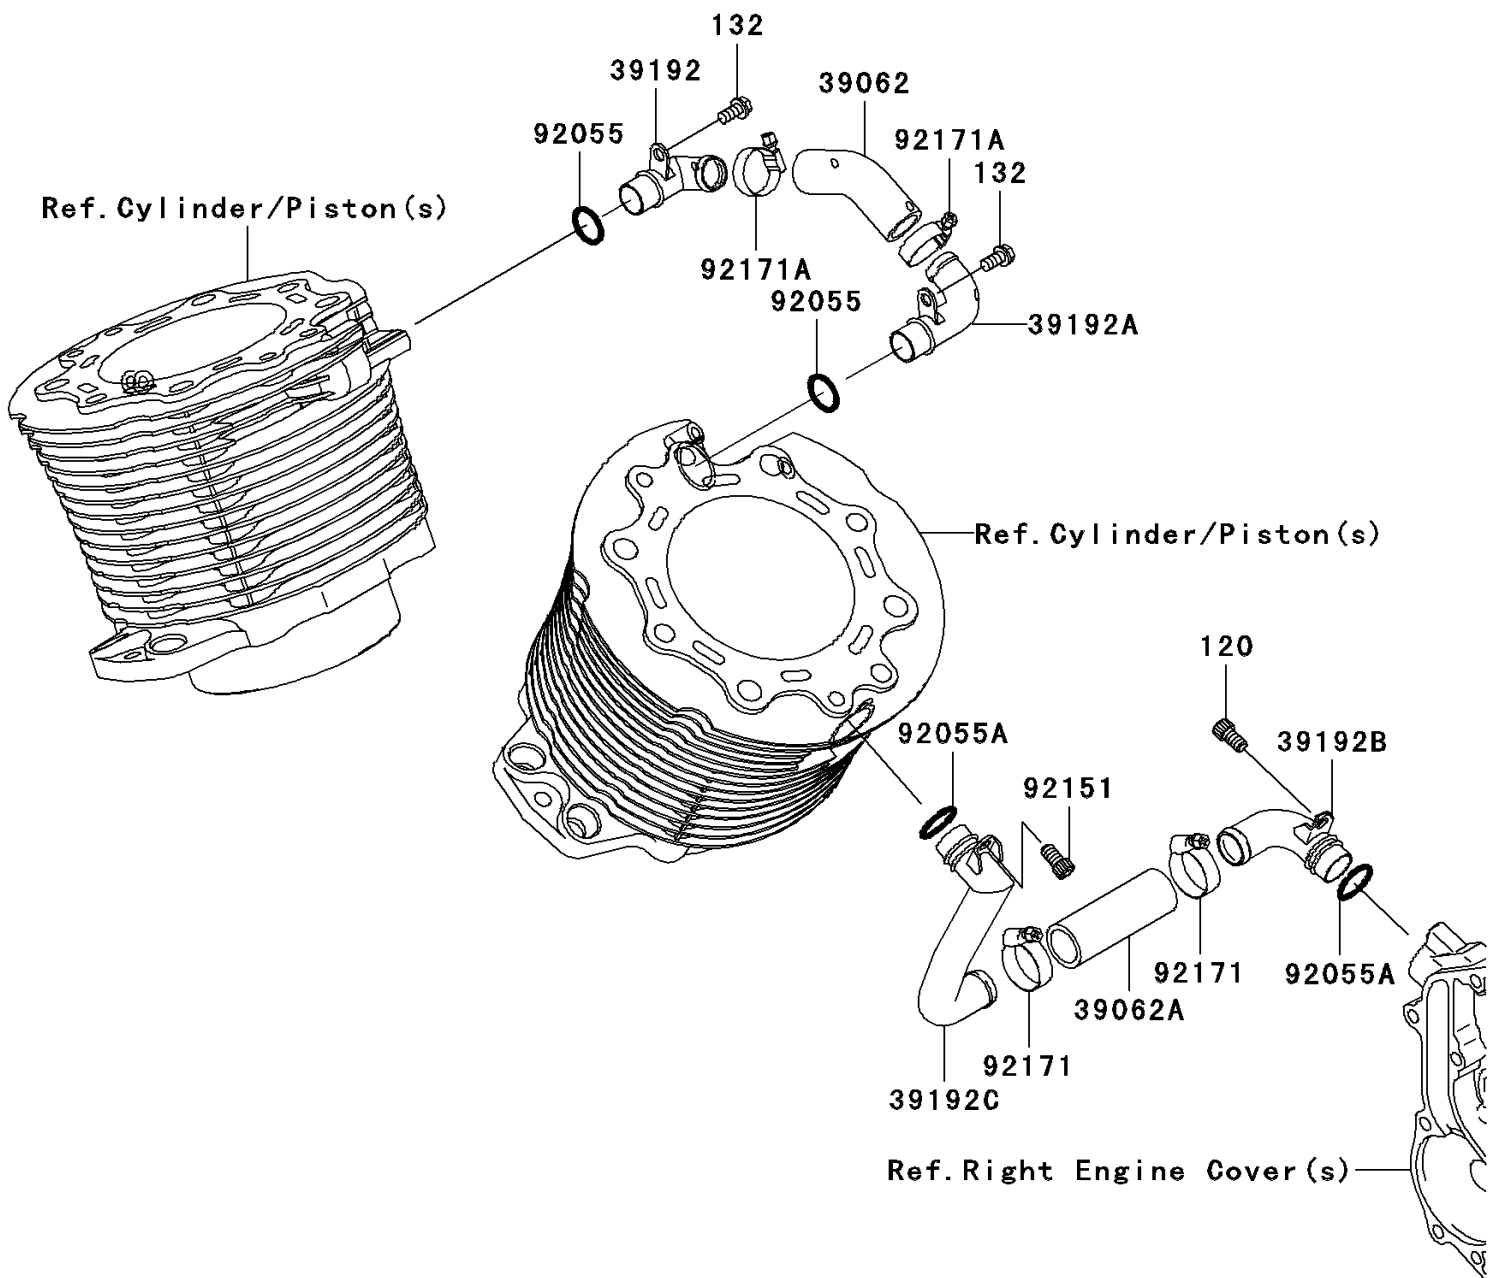

2006 Vulcan 2000 Classic

PARTS DIAGRAM

Cooling

E3035

2006 Vulcan 2000 Classic

PARTS LIST

Cooling

ITEM NAME

PART NUMBER

QUANTITY
