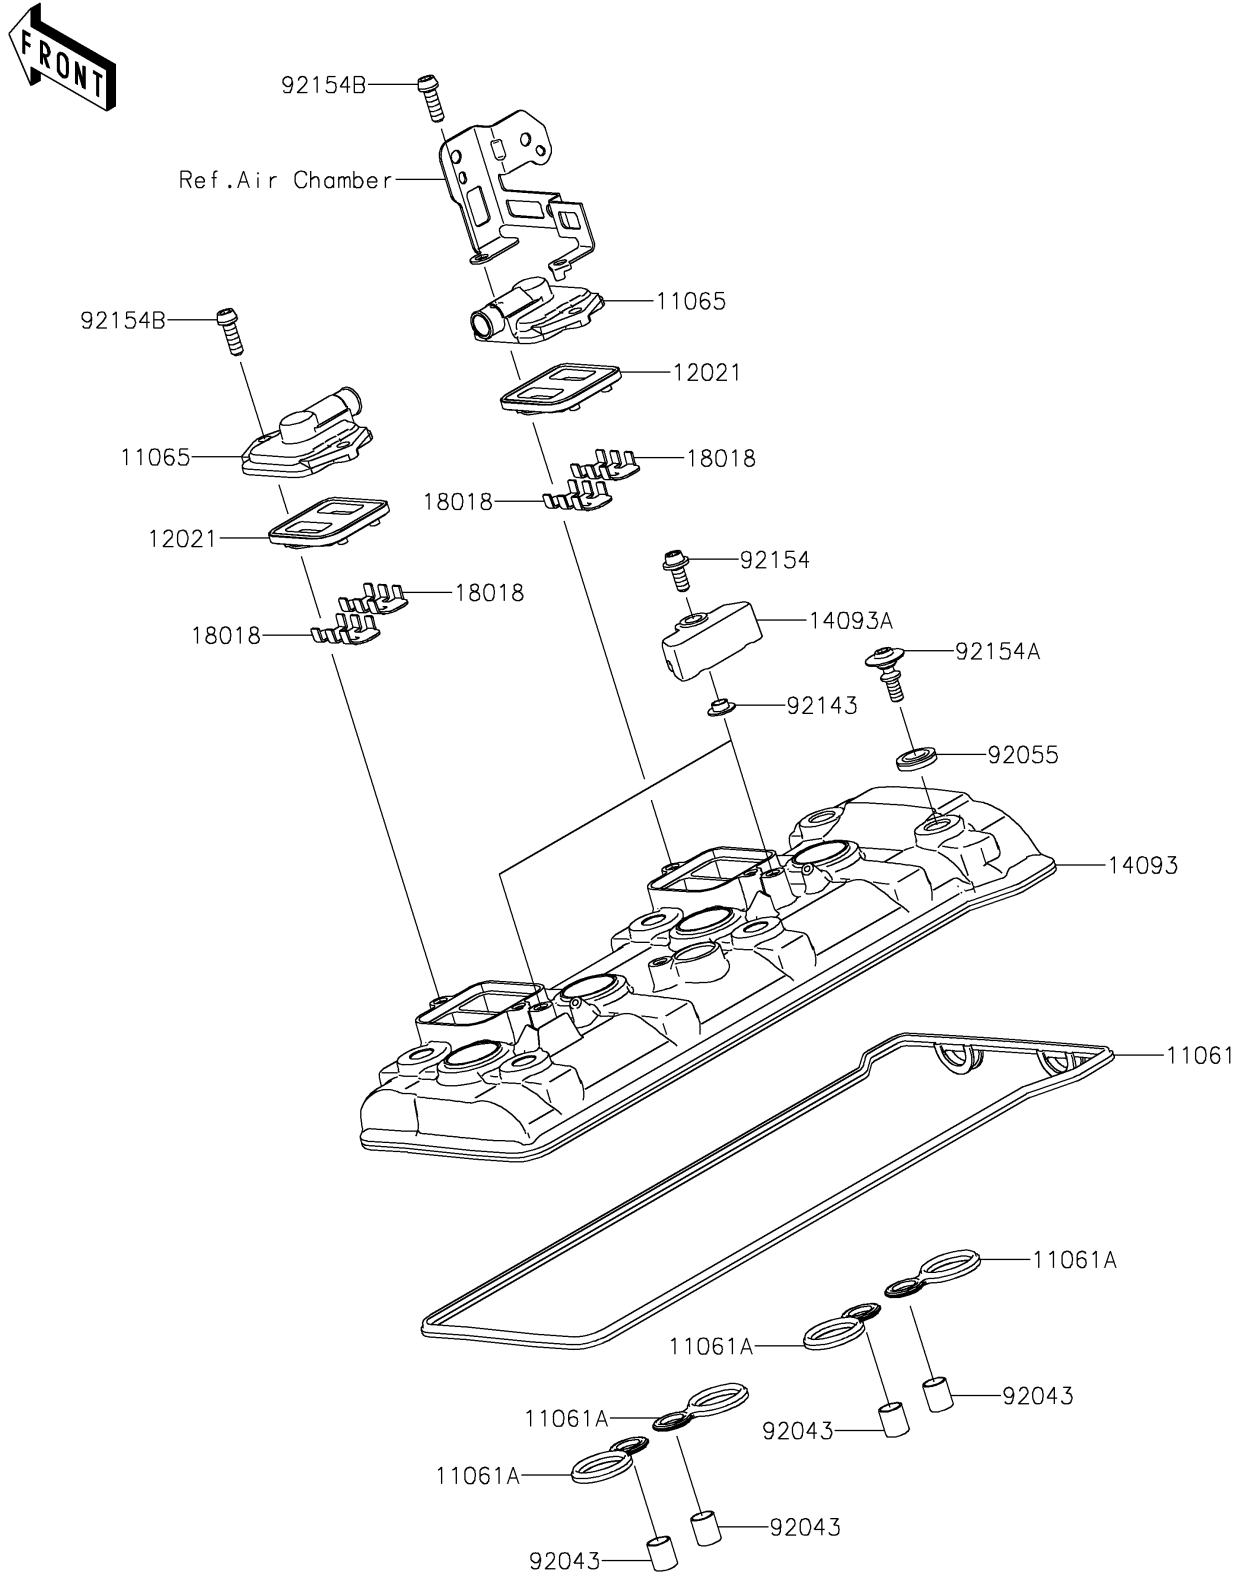

2022 NINJA H2[®]

PARTS DIAGRAM

Cylinder Head Cover

E1112

2022 NINJA H2®

PARTS LIST

Cylinder Head Cover

ITEM NAME	PART NUMBER	QUANTITY
GASKET,HEAD COVER (Ref # 11061)	11061-0979	1
GASKET,PLUG HOLE (Ref # 11061A)	11061-1185	4
CAP,ASV (Ref # 11065)	11065-0869	2
VALVE-ASSY-REED (Ref # 12021)	12021-0021	2
COVER,HEAD (Ref # 14093)	14093-0092	1
COVER (Ref # 14093A)	14093-0291	2
PLATE-HEAT GUARD (Ref # 18018)	18018-0591	4
PIN,10.1X12X14 (Ref # 92043)	92043-4009	4
RING-O (Ref # 92055)	92055-0820	6
COLLAR (Ref # 92143)	92143-1331	2
BOLT,SOCKET,6X14 (Ref # 92154)	92154-1460	2
BOLT (Ref # 92154A)	92154-1468	6
BOLT,SOCKET,6X18 (Ref # 92154B)	92154-1498	4