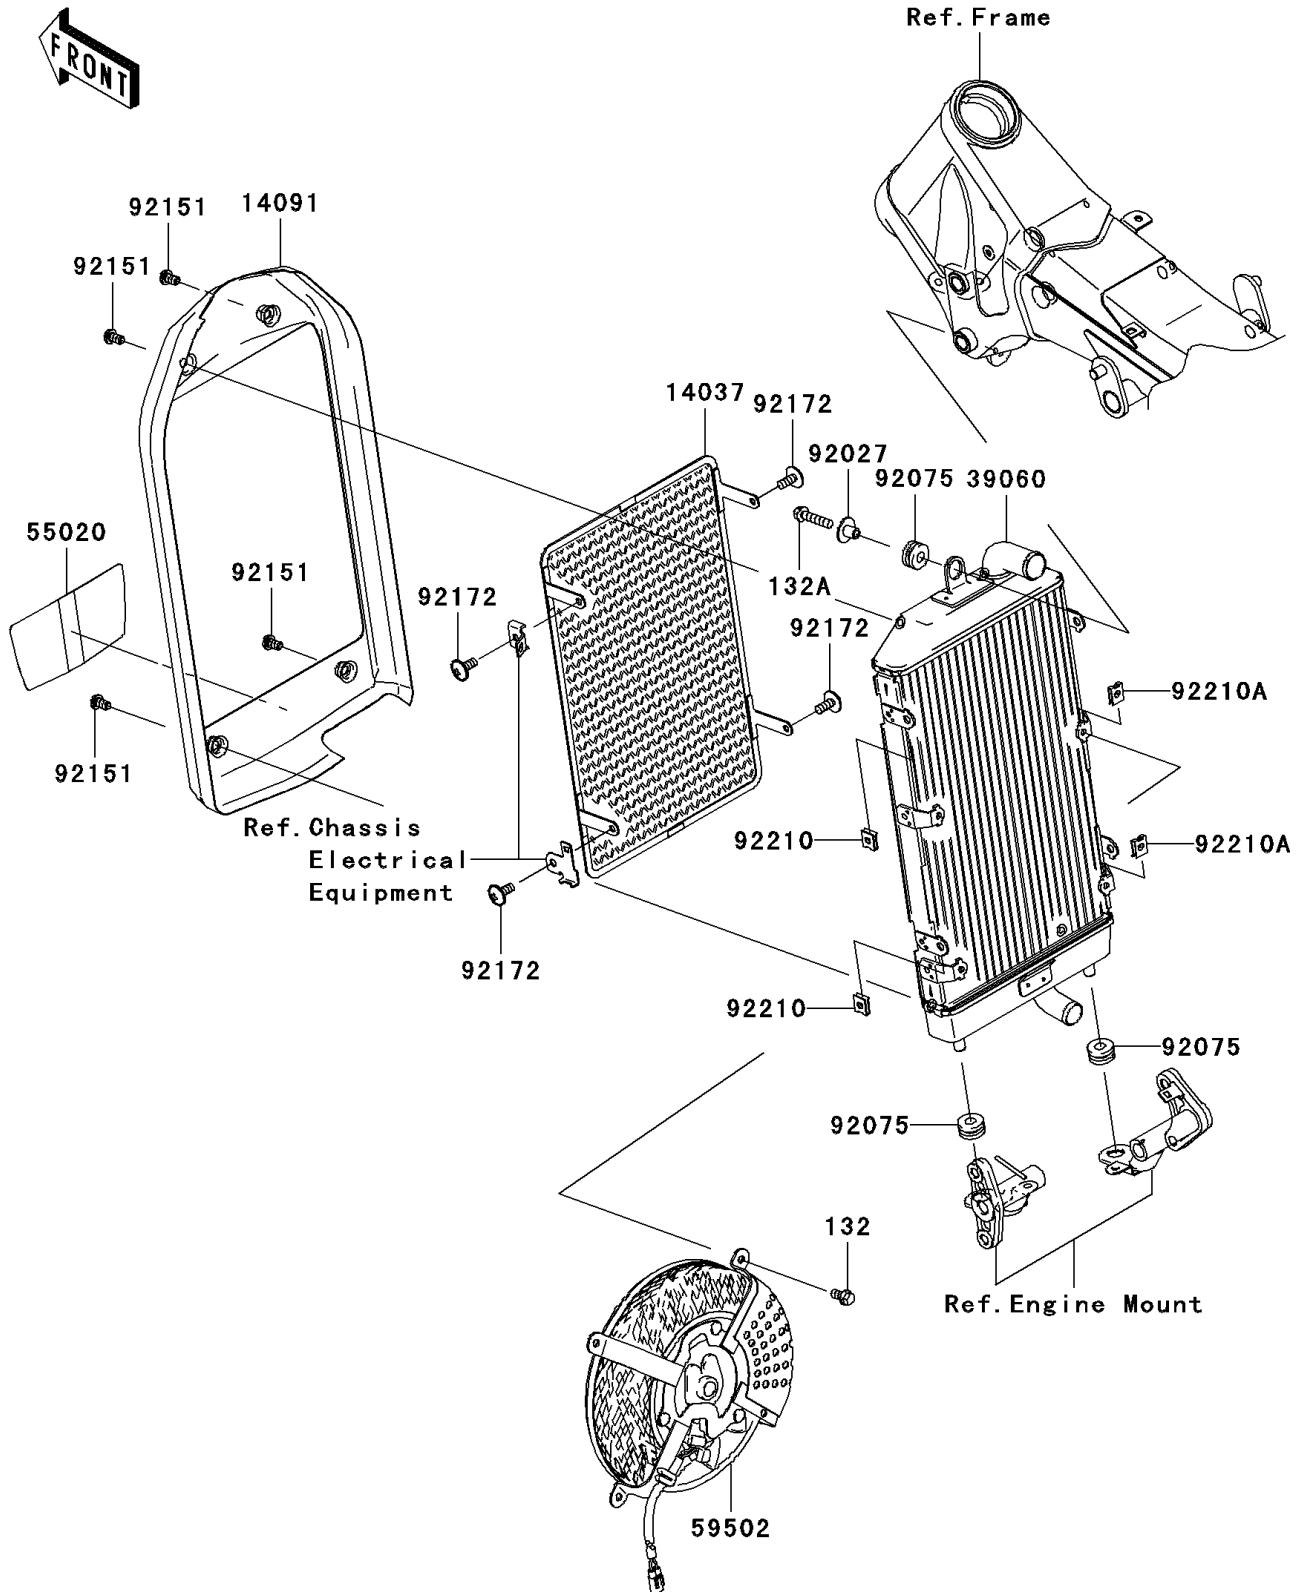

2006 Vulcan 2000 Classic

PARTS DIAGRAM

Radiator

E3032

2006 Vulcan 2000 Classic

PARTS LIST

Radiator

ITEM NAME

PART NUMBER

QUANTITY
