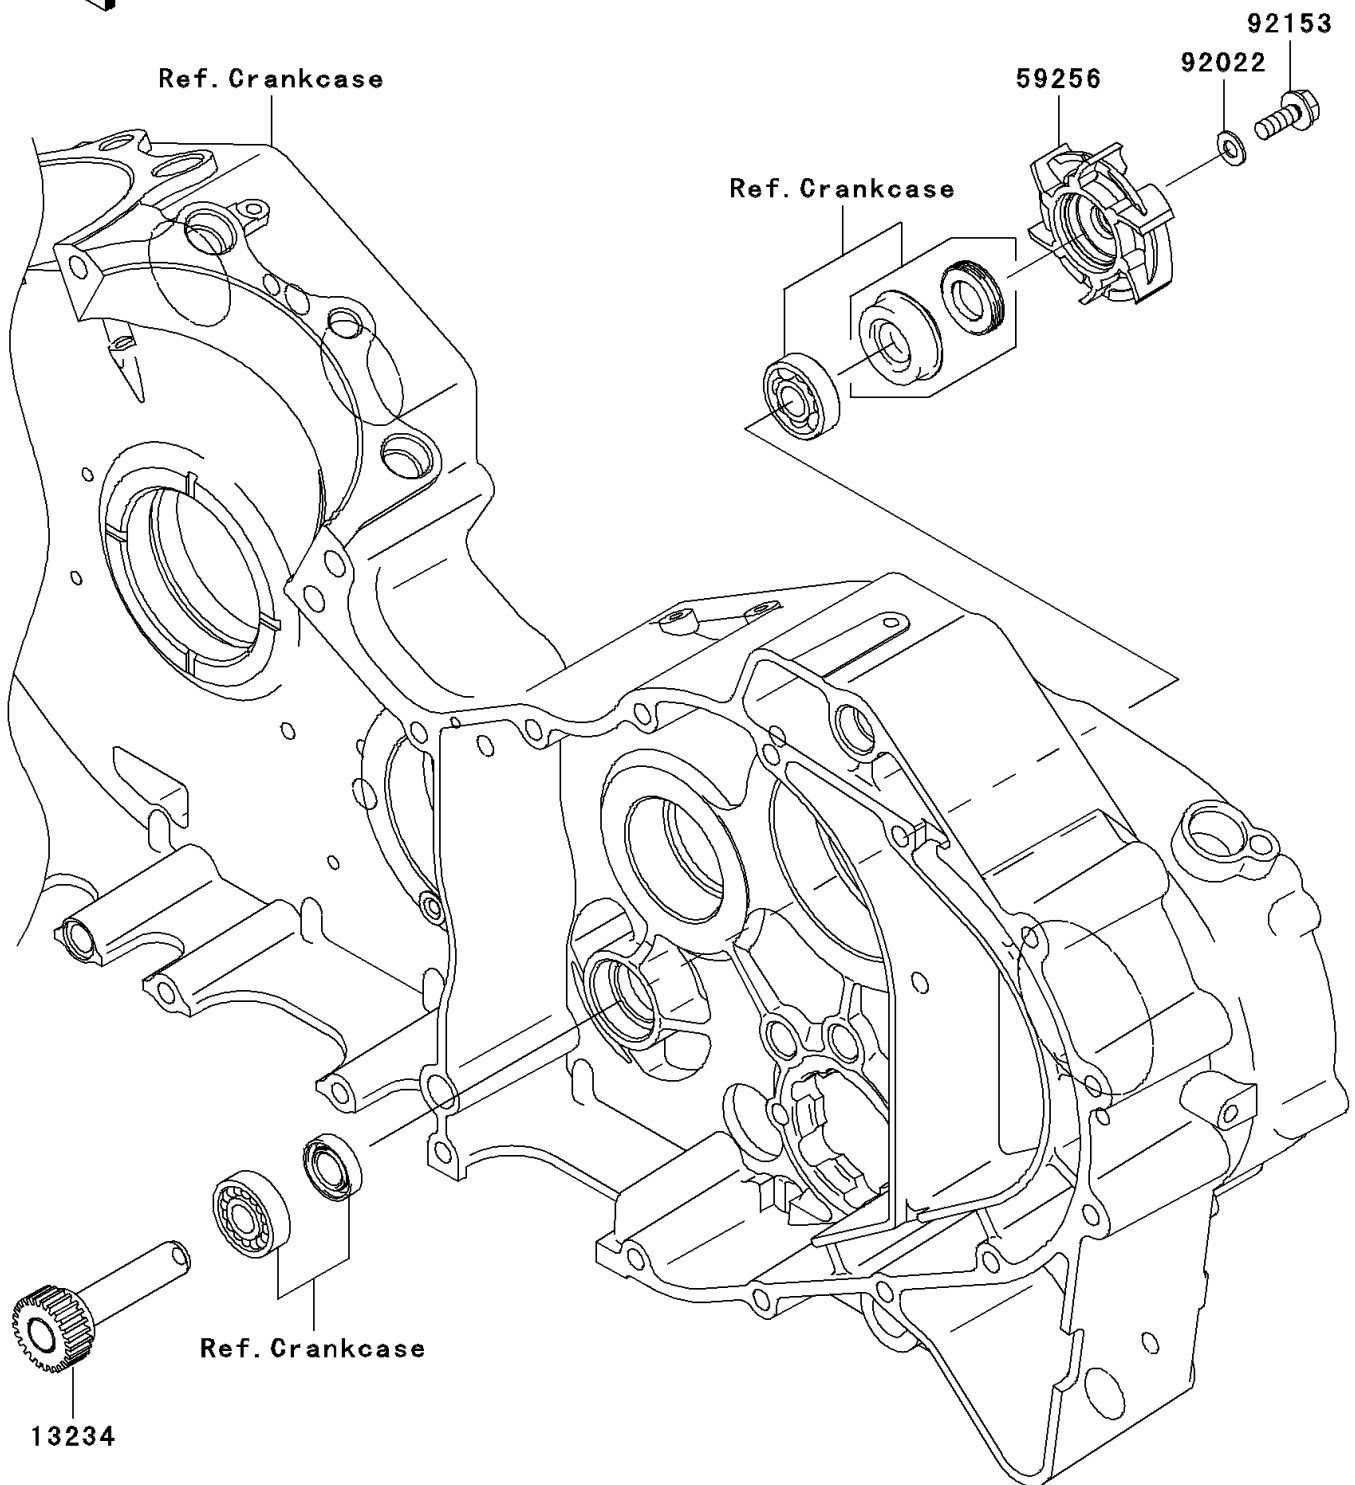

2006 Vulcan 2000 Classic

PARTS DIAGRAM

Water Pump

E3031

2006 Vulcan 2000 Classic

PARTS LIST

Water Pump

ITEM NAME

PART NUMBER

QUANTITY
