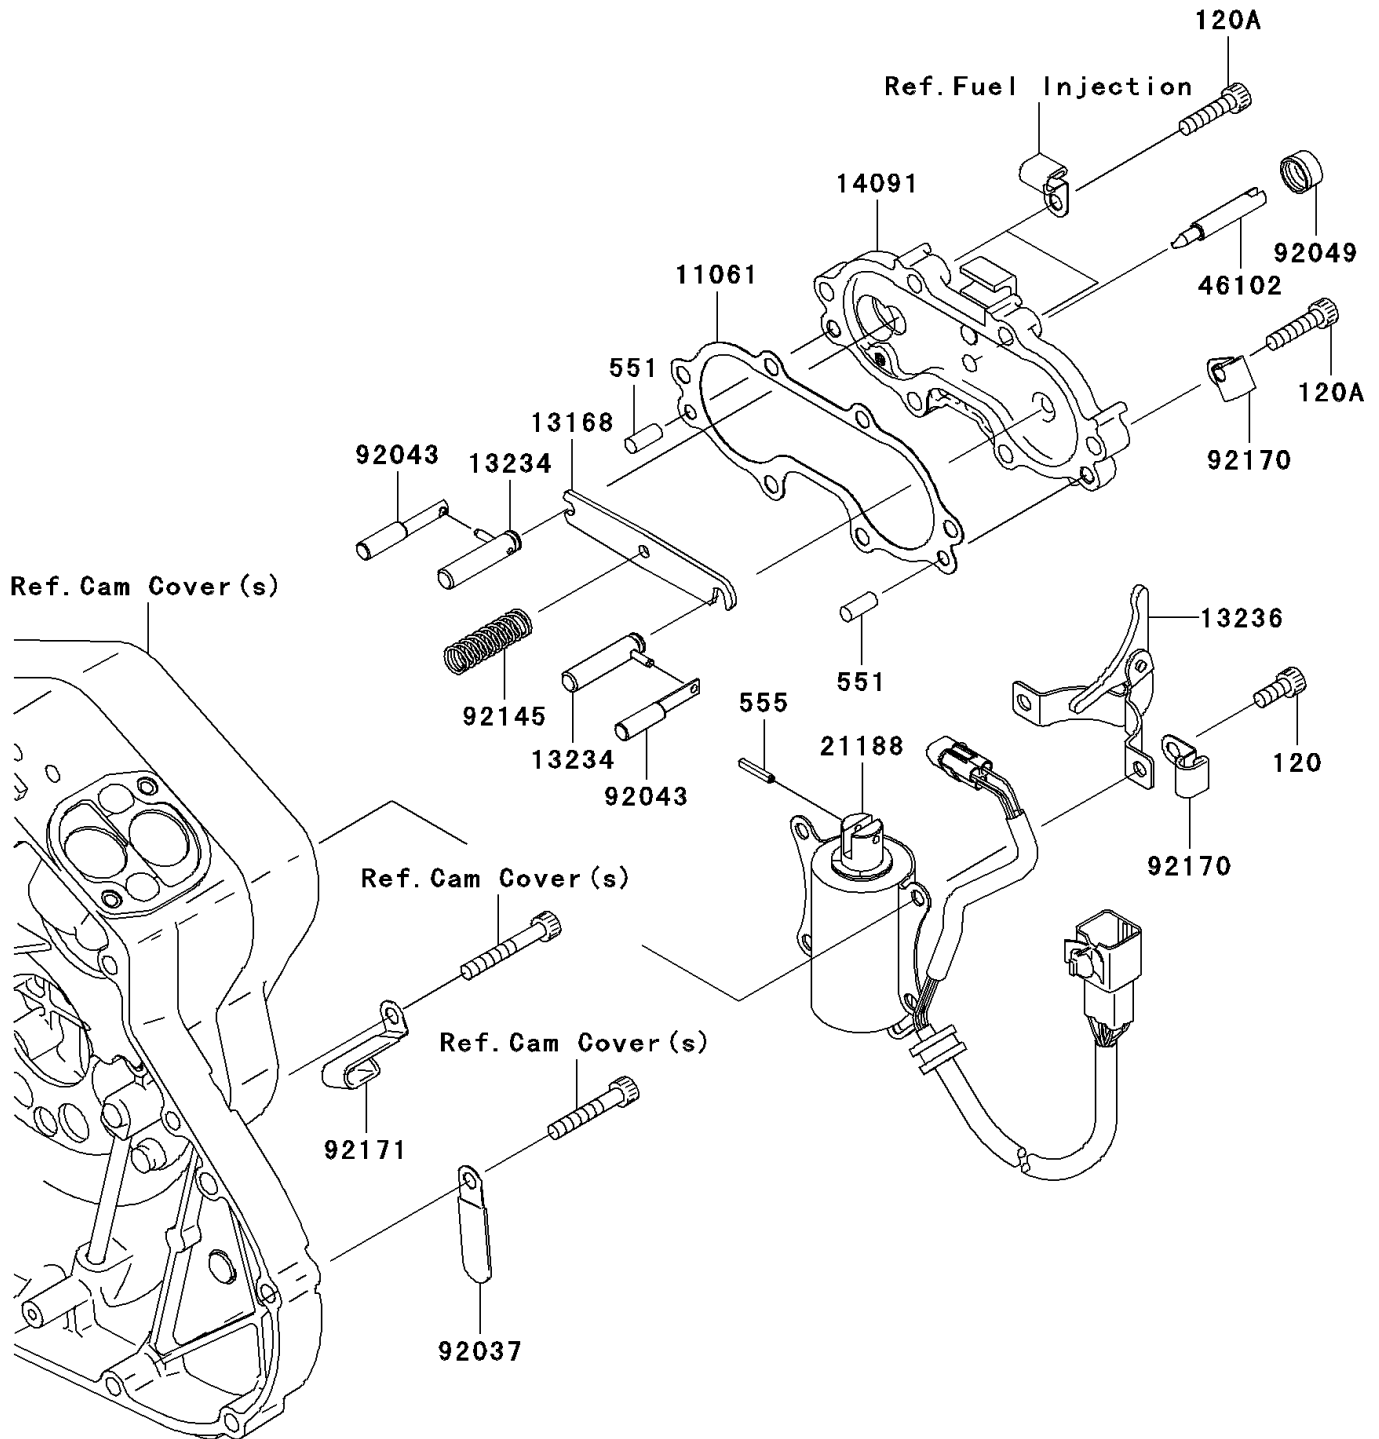

2006 Vulcan 2000 Classic

PARTS DIAGRAM

Starter Solenoid

E1842

2006 Vulcan 2000 Classic

PARTS LIST

Starter Solenoid

ITEM NAME

PART NUMBER

QUANTITY
