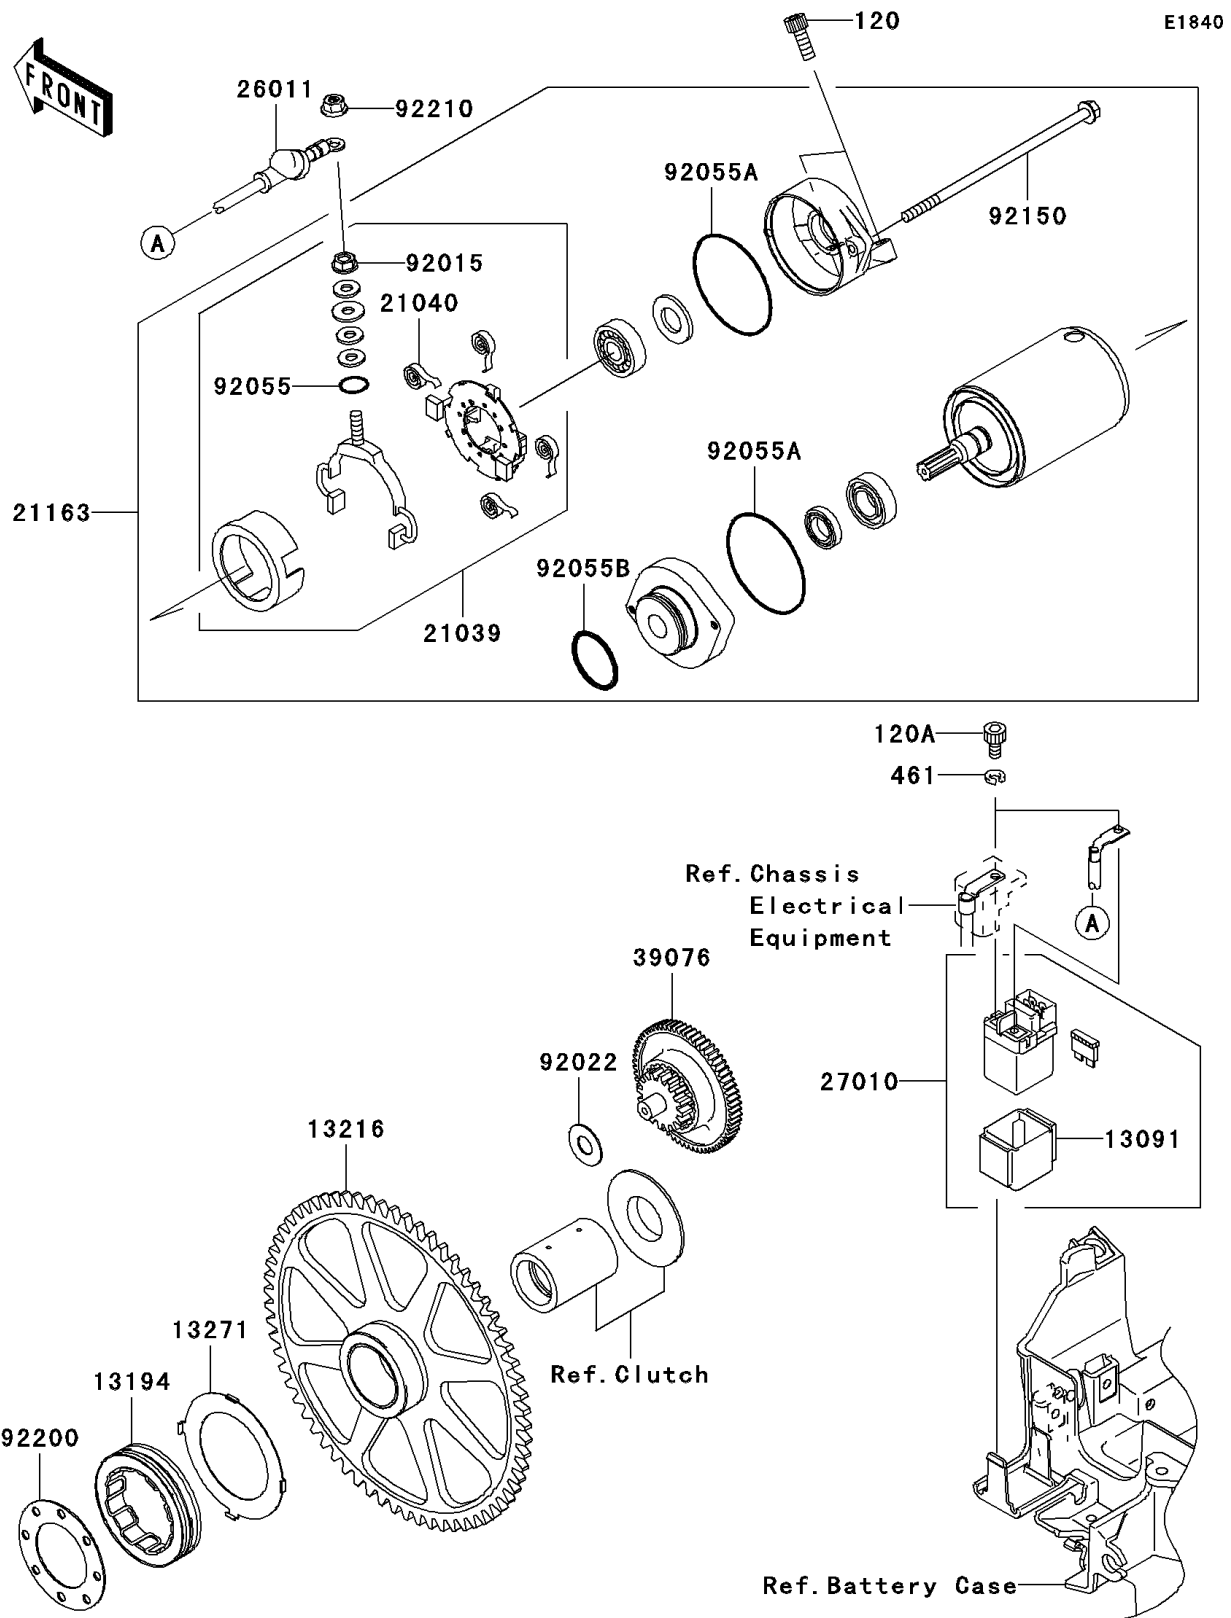

2006 Vulcan 2000 Classic

PARTS DIAGRAM

Starter Motor

2006 Vulcan 2000 Classic

PARTS LIST

Starter Motor

ITEM NAME

PART NUMBER

QUANTITY
